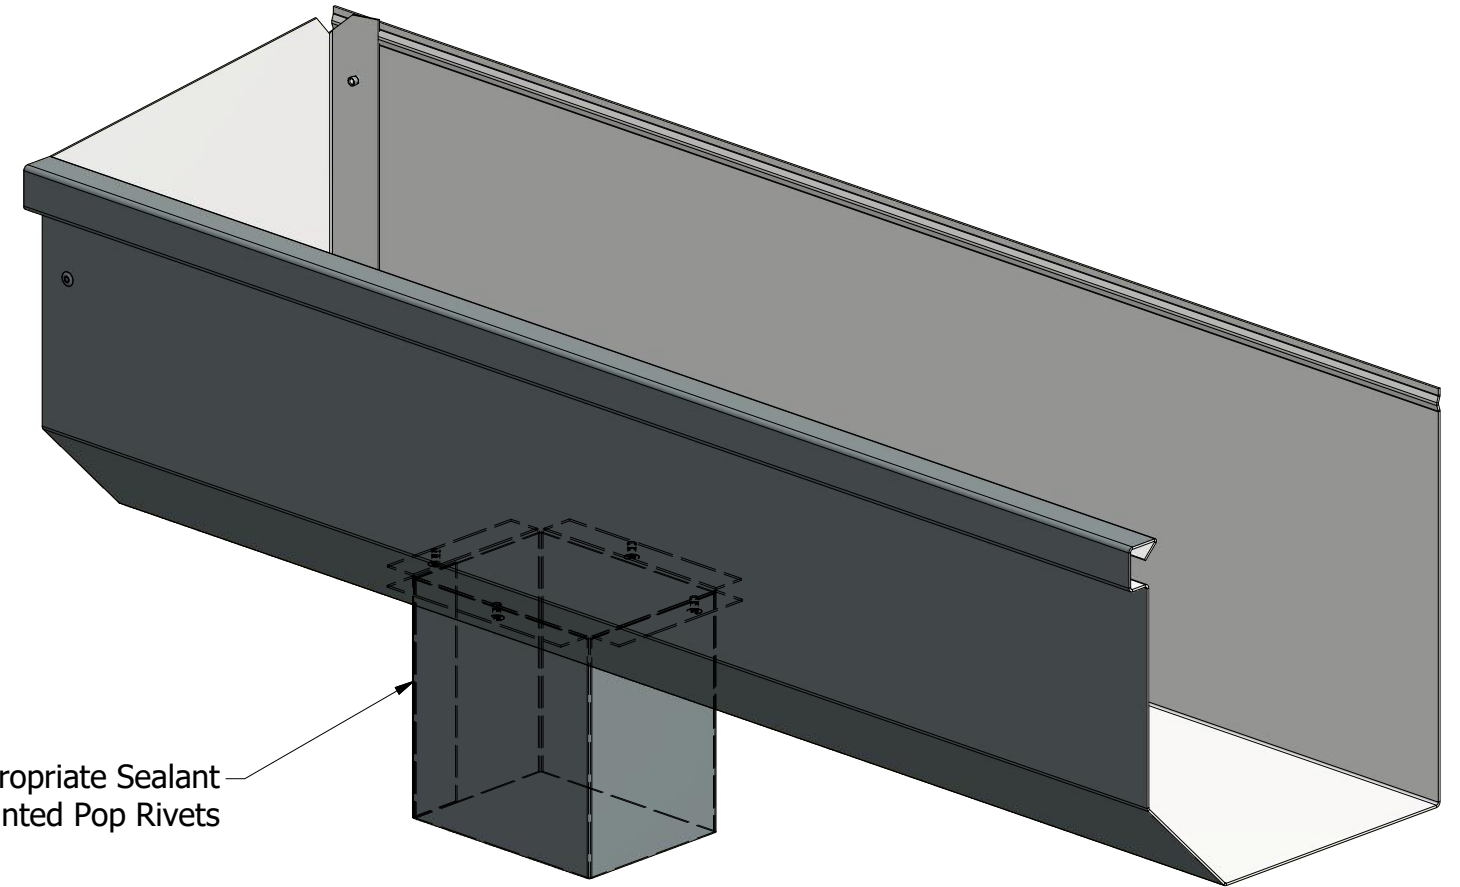

Outlet Tube

Set Outlet Tube in bed of Appropriate Sealant and secure with S.S. Painted Pop Rivets

ATAS INTERNATIONAL, INC  
 Allentown PA  
 610-395-8445  
 Mesa AZ  
 480-558-7210

REV. NO.		DATE	DESCRIPTION OF REVISION	BY	APP	TITLE <b>Gutter Outlet Tube Detail</b>	
DWG. NO.				DR	KRK	DATE	9/30/2025
				APP		DATE	
				SH. SIZE	B	SCALE	X:X