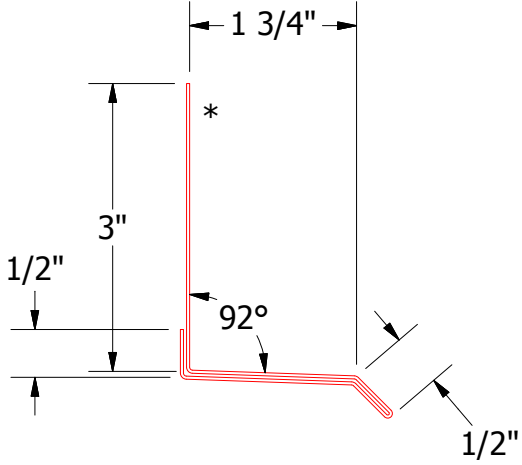

# Horizontal Panel

**BWA661 - Base Trim**

**ATAS** ATAS INTERNATIONAL, INC  
 Allentown PA  
 610-395-8445  
 Mesa AZ  
 480-558-7210

TITLE			
7.2 inch Rib Base Detail			
DWG. NO.	DR	KRK	DATE
	APP	DAS	DATE
	SH. SIZE	B	SCALE
			X:X