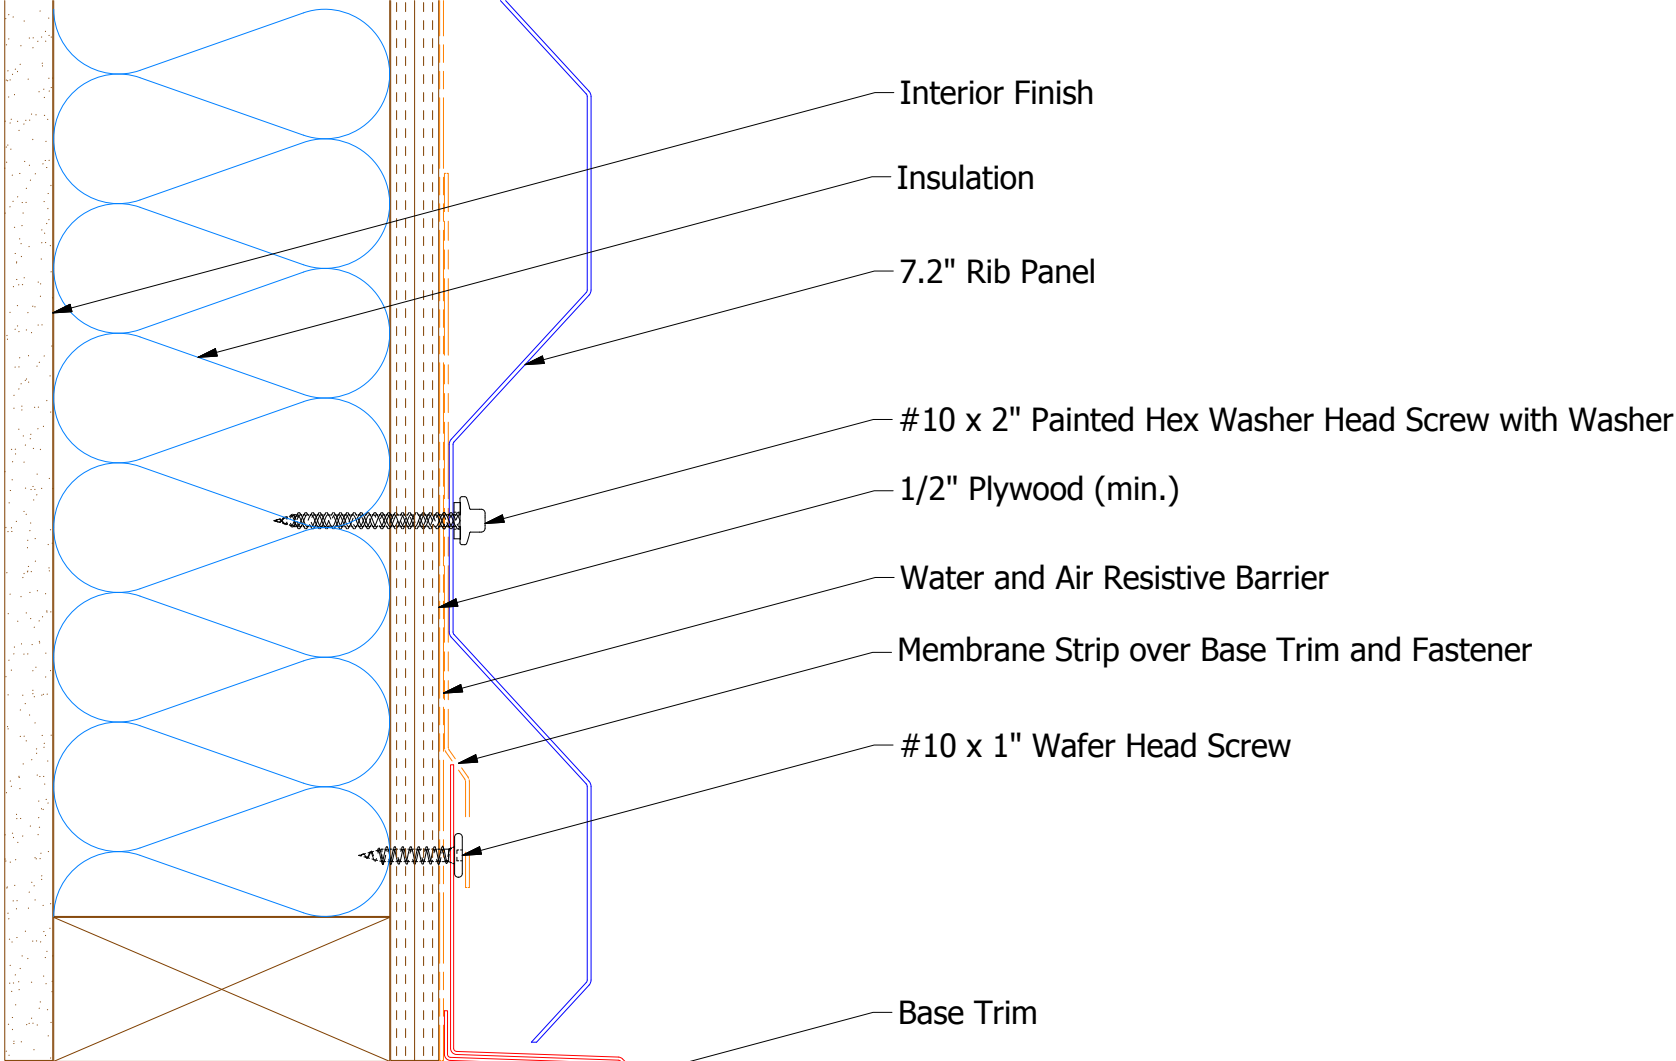

# Horizontal Panel

**BWA661 - Base Trim**

**ATAS** ATAS INTERNATIONAL, INC  
 Allentown PA  
 610-395-8445  
 Mesa AZ  
 480-558-7210

TITLE			
7.2 inch Rib Base Detail			
DWG. NO.	DR	KRK	DATE
	APP	DAS	DATE
	SH. SIZE	B	SCALE
			X:X