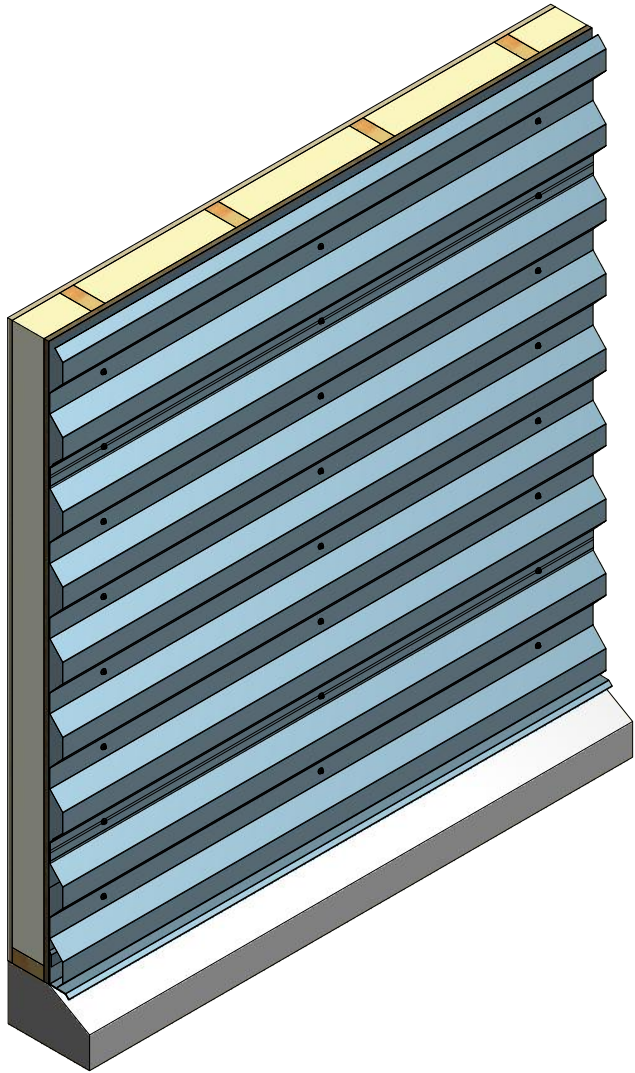

# Horizontal Panel

**BWA661 - Base Trim**

**ATAS** ATAS INTERNATIONAL, INC  
 Allentown PA  
 610-395-8445  
 Mesa AZ  
 480-558-7210

TITLE			
7.2 inch Rib Base Detail			
DWG. NO.	DR	KRK	DATE
	APP	DAS	DATE
	SH. SIZE	B	SCALE
			X:X