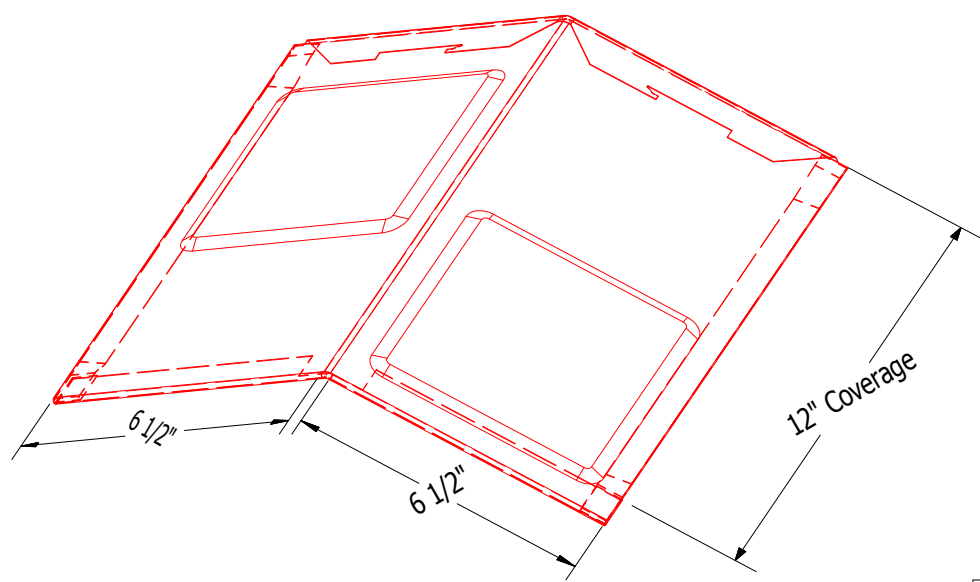

HCS904 - Ridge Clip

HSA307 - Profiled Ridge Cap

ATAS INTERNATIONAL, INC  
 Allentown PA  
 610-395-8445  
 Mesa AZ  
 480-558-7210

TITLE  
Advanta Shingle Profiled Ridge Detail

REV. NO.	DATE	DESCRIPTION OF REVISION	BY	APP	DWG. NO.	DR	KRK	DATE	4/10/2018
						APP		DATE	
					MATERIAL	SH. SIZE	B	SCALE	X:X