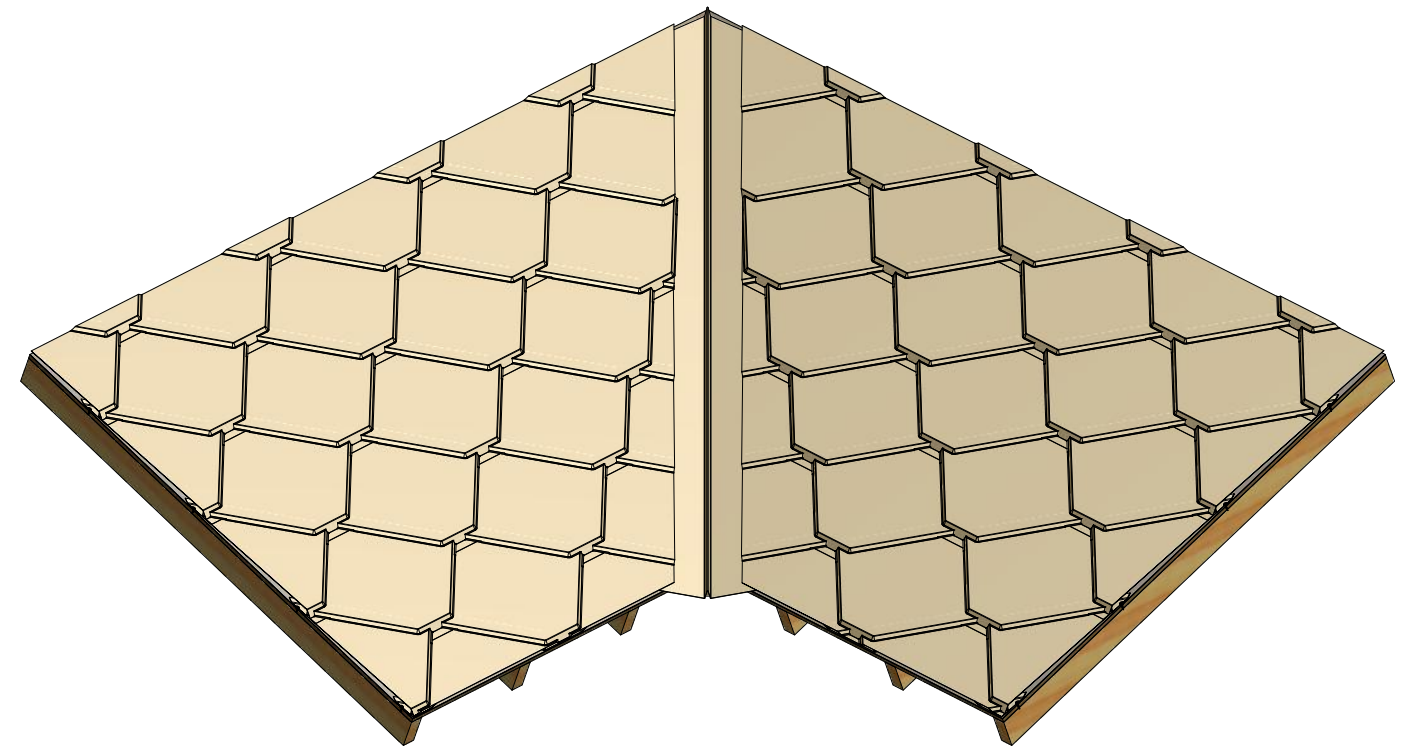

HCA800 - Valley Pan

HCA975 - Joggle Cleat

Note: \* denotes color side

ATAS INTERNATIONAL, INC  
 Allentown PA  
 610-395-8445  
 Mesa AZ  
 480-558-7210

TITLE				CastleTop Valley Detail			
DWG. NO.		DR		DATE		DATE	
01		KRK		11/20/2014			
REV. NO.		DATE		DESCRIPTION OF REVISION		BY	
01		4/23/2018		Updated Valley Pan		DMR	
MATERIAL		SH. SIZE		SCALE		X:X	
		B					