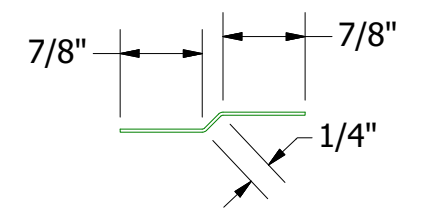

HCA800 - Valley Pan

HCA975 - Joggle Cleat

Note: \* denotes color side

ATAS INTERNATIONAL, INC  
 Allentown PA  
 610-395-8445  
 Mesa AZ  
 480-558-7210

TITLE				CastleTop Valley Detail			
DWG. NO.		DR		DATE		DATE	
01		KRK		11/20/2014			
REV. NO.		DATE		DESCRIPTION OF REVISION		BY	
01		4/23/2018		Updated Valley Pan		DMR	
MATERIAL		SH. SIZE		SCALE		X:X	
		B					