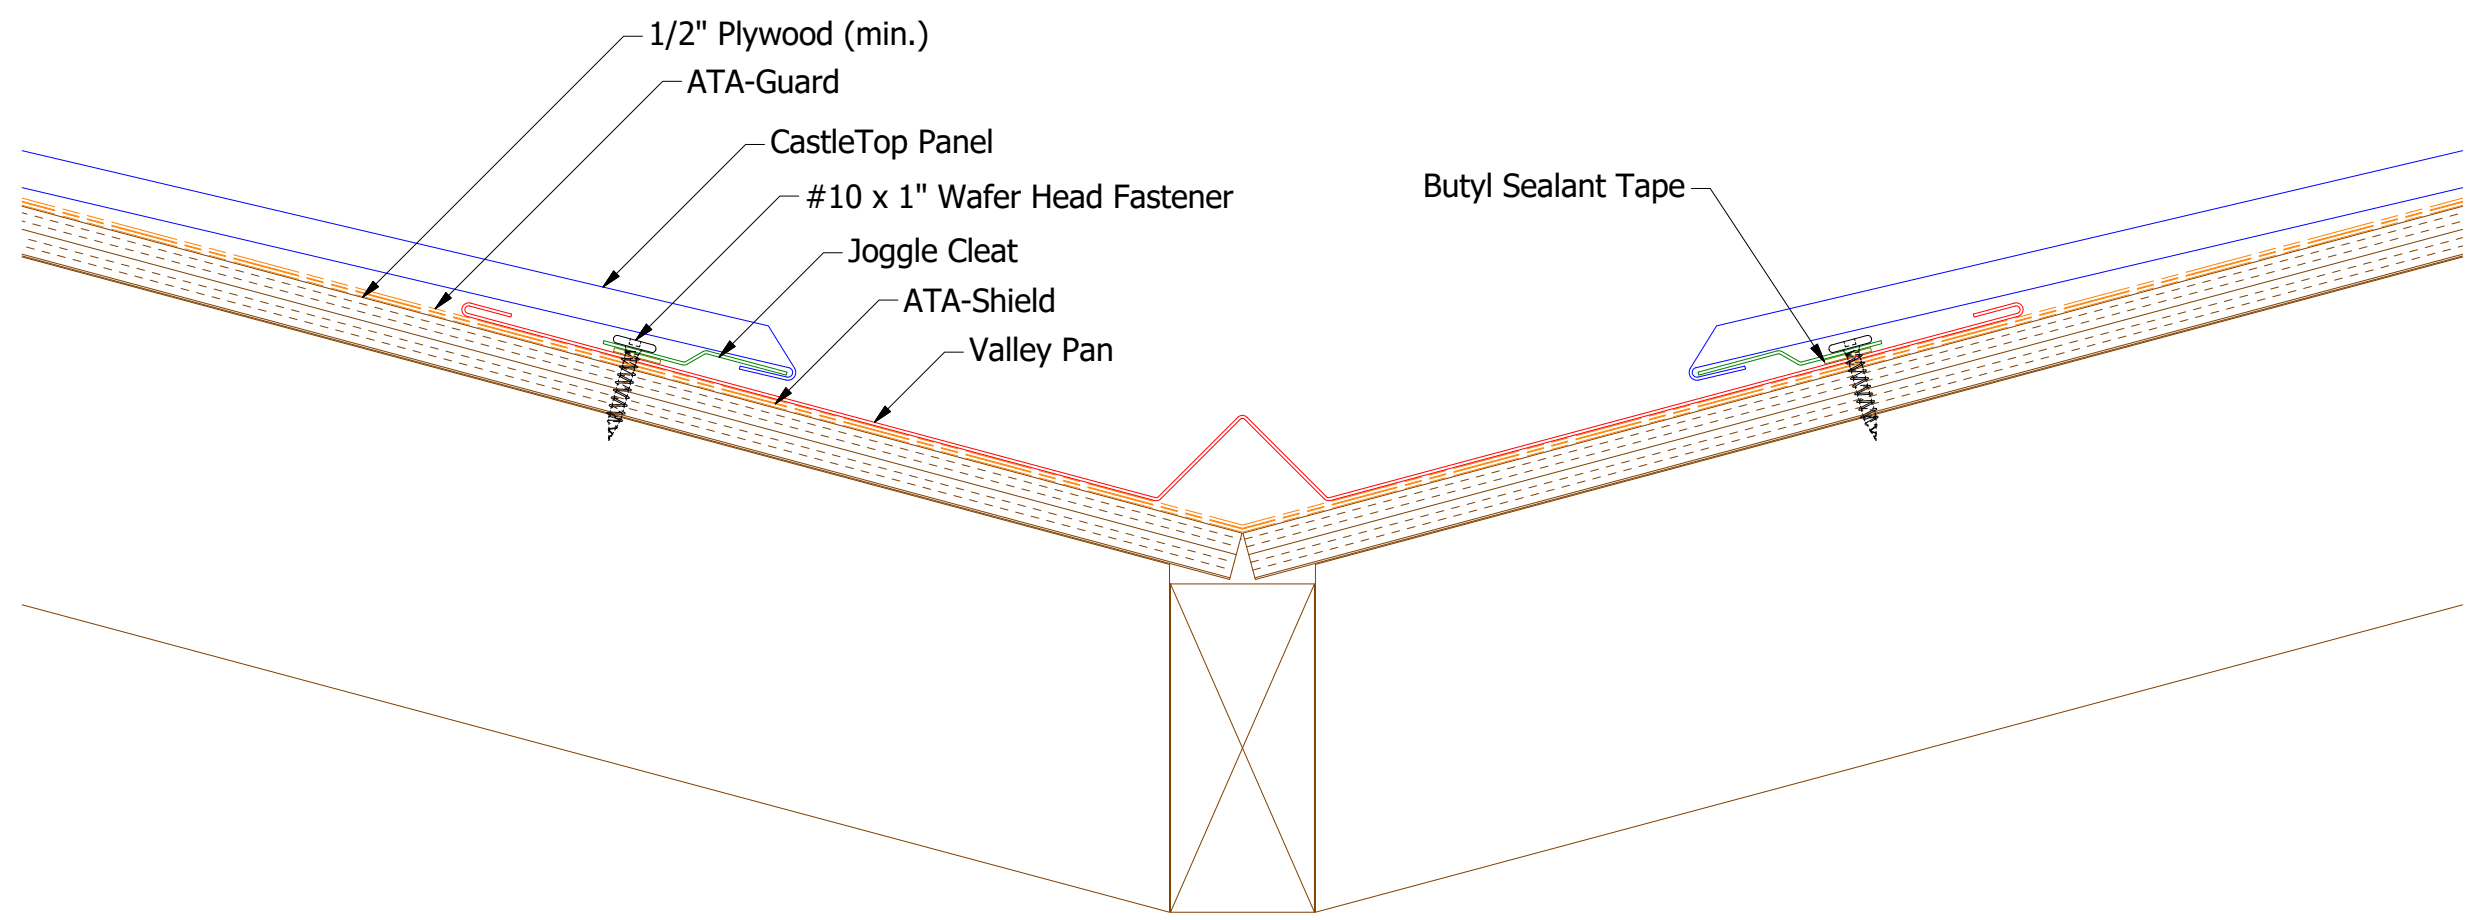

HCA800 - Valley Pan

HCA975 - Joggle Cleat

Note: \* denotes color side

ATAS INTERNATIONAL, INC  
 Allentown PA  
 610-395-8445  
 Mesa AZ  
 480-558-7210

TITLE				CastleTop Valley Detail			
DWG. NO.		DR		DATE		DATE	
01		KRK		11/20/2014			
REV. NO.		DATE		DESCRIPTION OF REVISION		BY	
01		4/23/2018		Updated Valley Pan		DMR	
MATERIAL		SH. SIZE		SCALE		X:X	
		B					