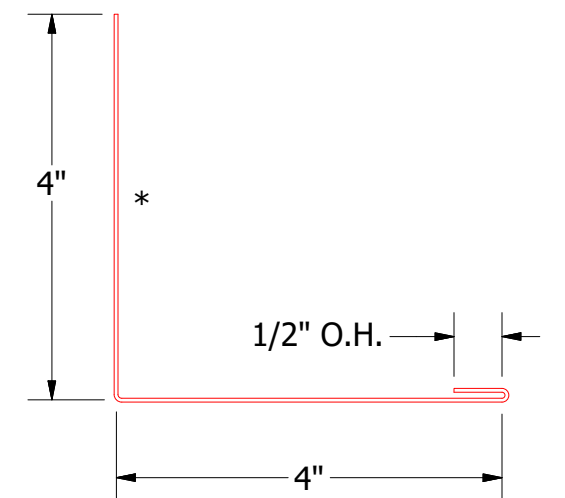

HLA980-Counterflashing

HLA415-Sidewall Channel

HLA234-Utility Cleat with Return

		ATAS INTERNATIONAL, INC Allentown PA 610-395-8445 Mesa AZ 480-558-7210	
		Colonial Seam Sidewall Detail	
DWG. NO.	DR	DATE	
01	KRK	5/11/2016	
REV. NO.	APP	DATE	
12/11/2020			
DESCRIPTION OF REVISION	BY	SCALE	
Updated Sidewall Trim SKU	KRK	B	X:X

Note: * denotes color side.