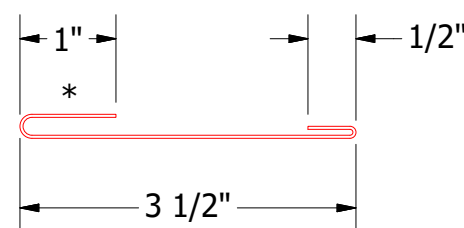

HLA980-Counterflashing

HLA415-Sidewall Channel

HLA234-Utility Cleat with Return

		ATAS INTERNATIONAL, INC Allentown PA 610-395-8445 Mesa AZ 480-558-7210	
		Colonial Seam Sidewall Detail	
DWG. NO.	DR	DATE	
01	KRK	5/11/2016	
REV. NO.	APP	DATE	
12/11/2020			
DESCRIPTION OF REVISION	BY	SCALE	
Updated Sidewall Trim SKU	KRK	B	X:X

Note: * denotes color side.