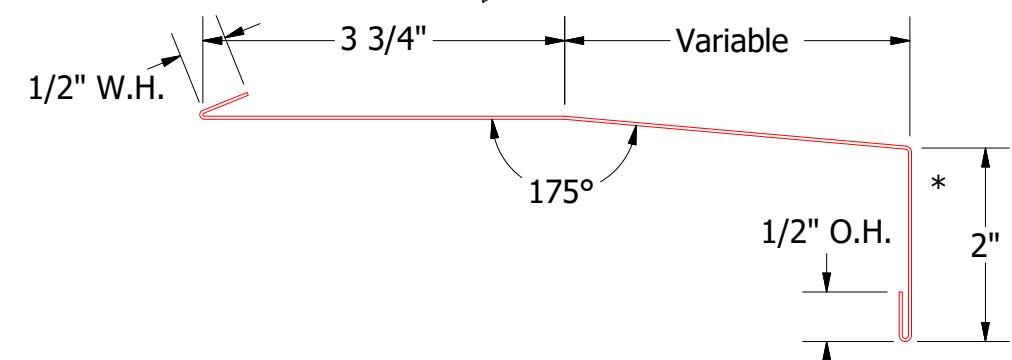

Vertical Panel

OPA270-J Closure

OPA670-Window Sill Trim

ATAS INTERNATIONAL, INC
 Allentown PA
 610-395-8445
 Mesa AZ
 480-558-7210

REV. NO.		DATE	DESCRIPTION OF REVISION	BY	APP	TITLE Opaline Open Window Sill Detail	
DWG. NO.		DR	DMR	DATE	DATE 10/13/2016		
MATERIAL		SH. SIZE	B	SCALE	X:X		