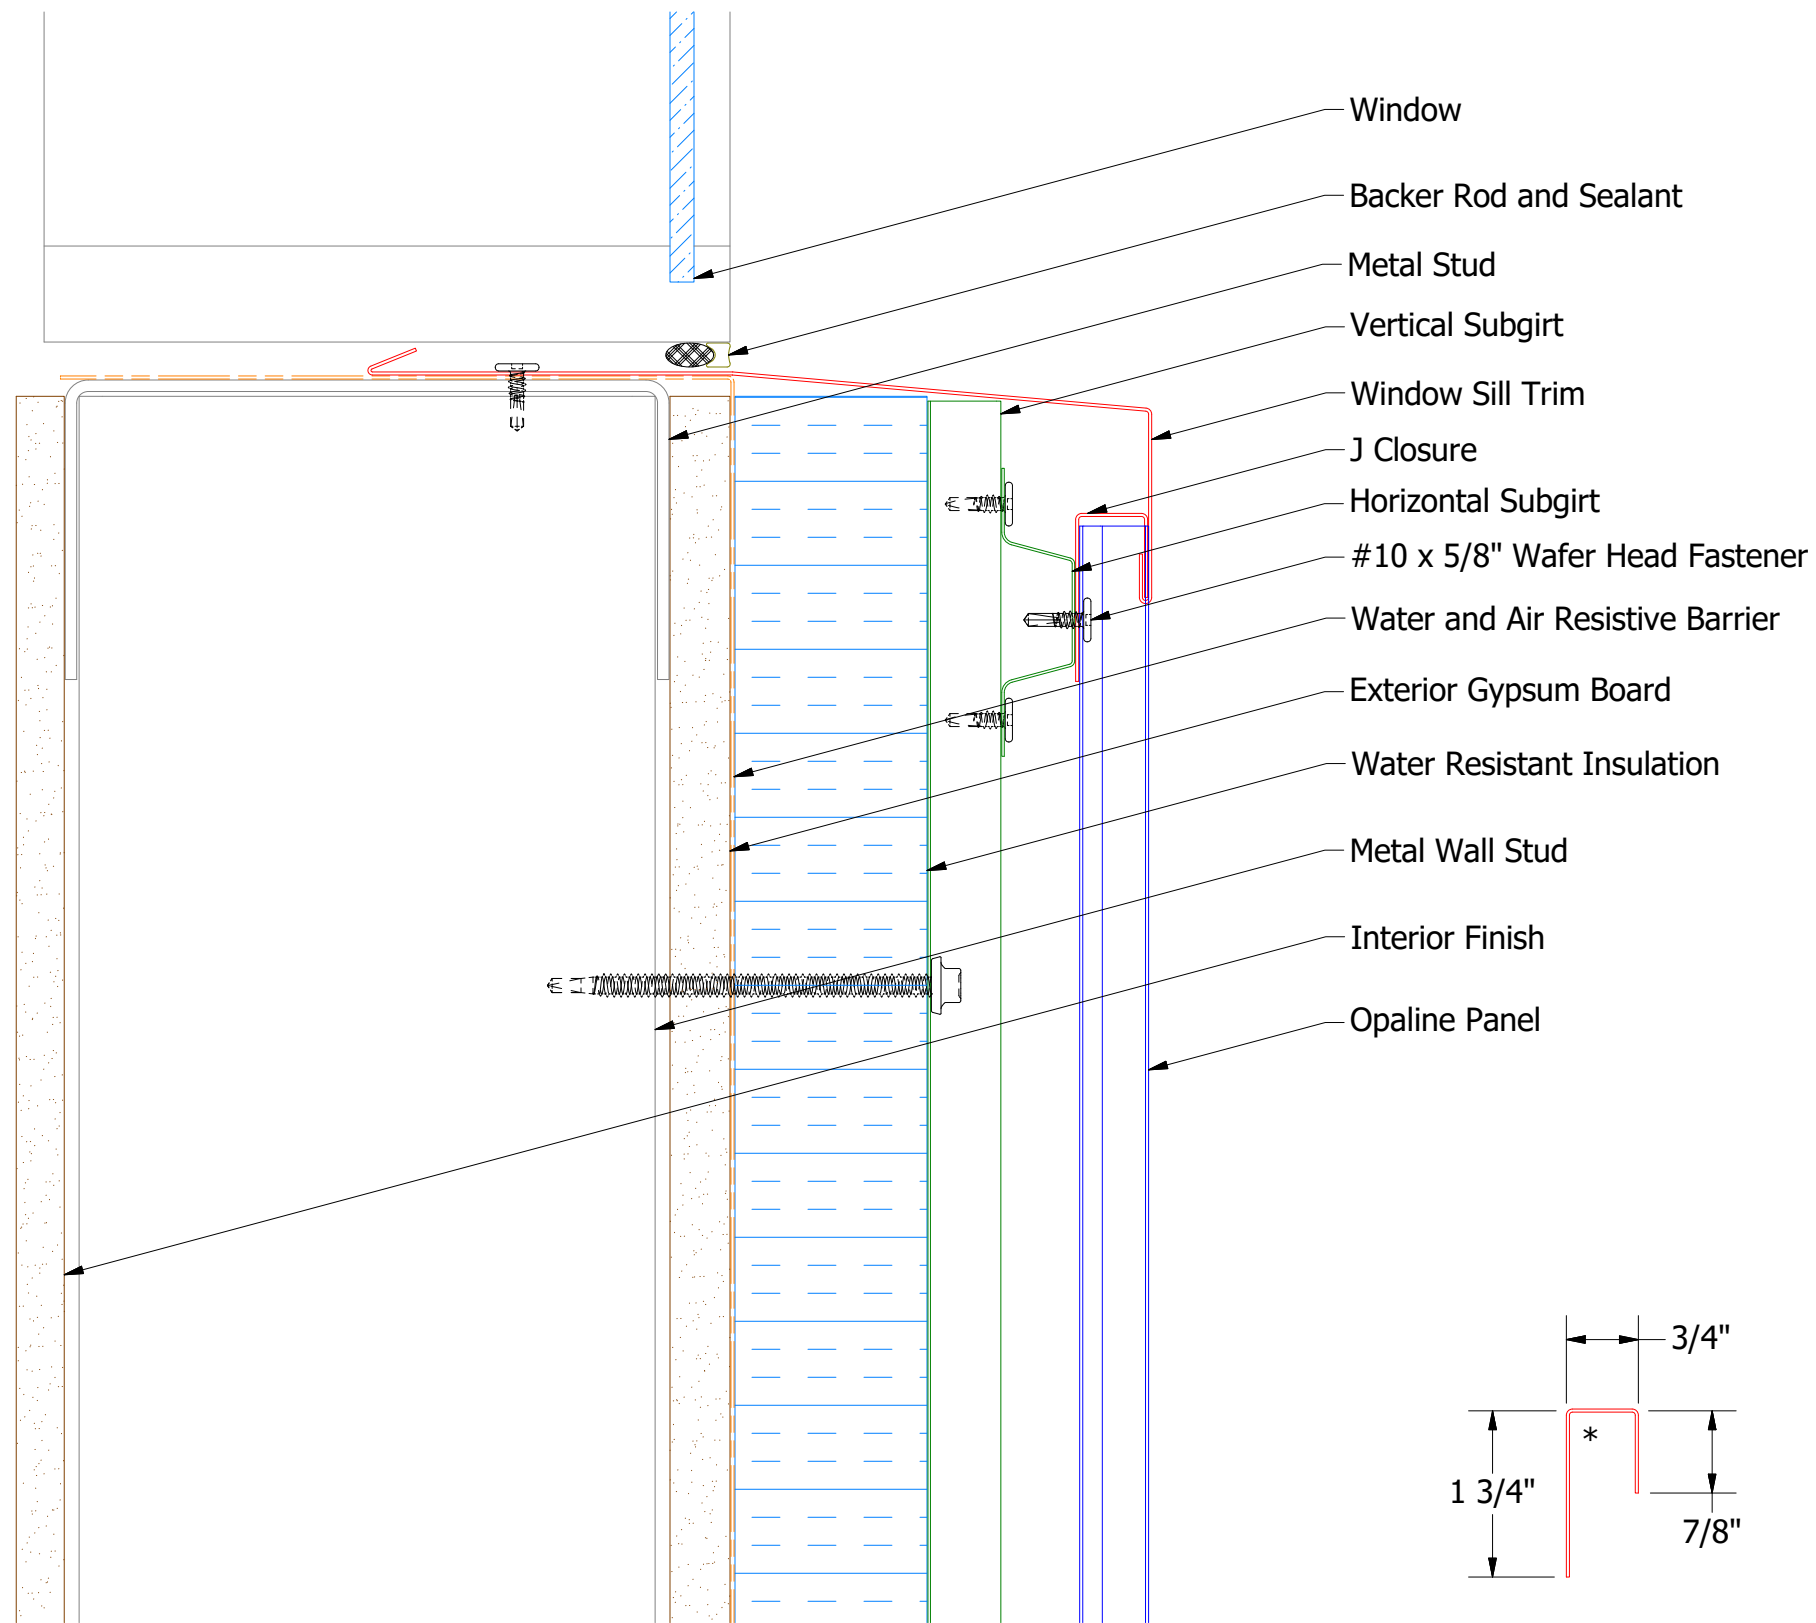

Vertical Panel

OPA270-J Closure

OPA670-Window Sill Trim

ATAS INTERNATIONAL, INC
 Allentown PA
 610-395-8445
 Mesa AZ
 480-558-7210

REV. NO.		DATE	DESCRIPTION OF REVISION	BY	APP	TITLE Opaline Open Window Sill Detail	
DWG. NO.		DR	DMR	DATE	DATE 10/13/2016		
MATERIAL		SH. SIZE	B	SCALE	X:X		