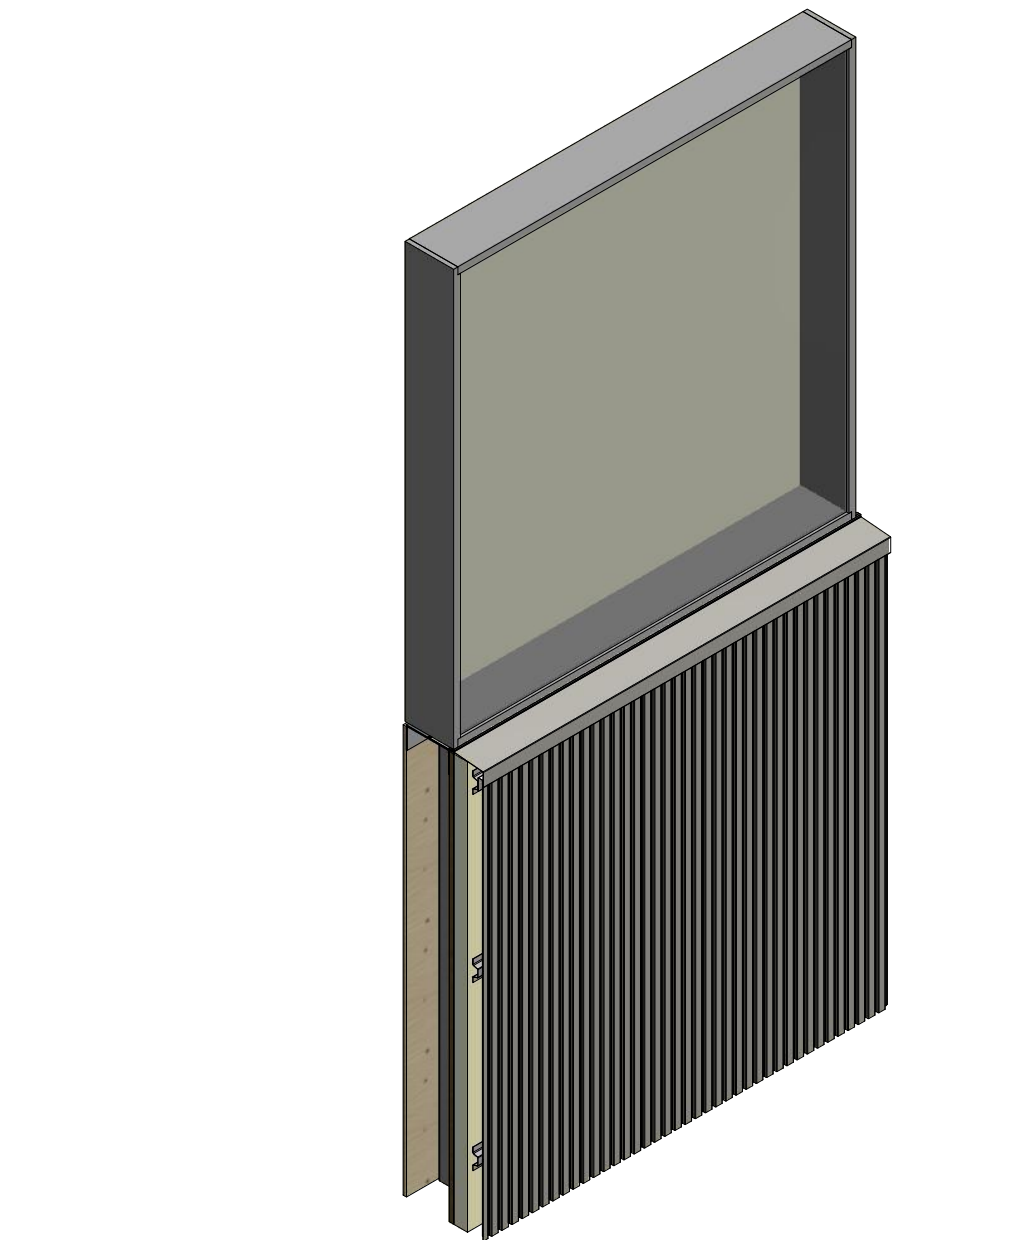

Vertical Panel

OPA270-J Closure

OPA670-Window Sill Trim

ATAS INTERNATIONAL, INC
 Allentown PA
 610-395-8445
 Mesa AZ
 480-558-7210

REV. NO.		DATE	DESCRIPTION OF REVISION	BY	APP	TITLE Opaline Open Window Sill Detail	
DWG. NO.		DR	DMR	DATE	DATE 10/13/2016		
MATERIAL		SH. SIZE	B	SCALE	X:X		