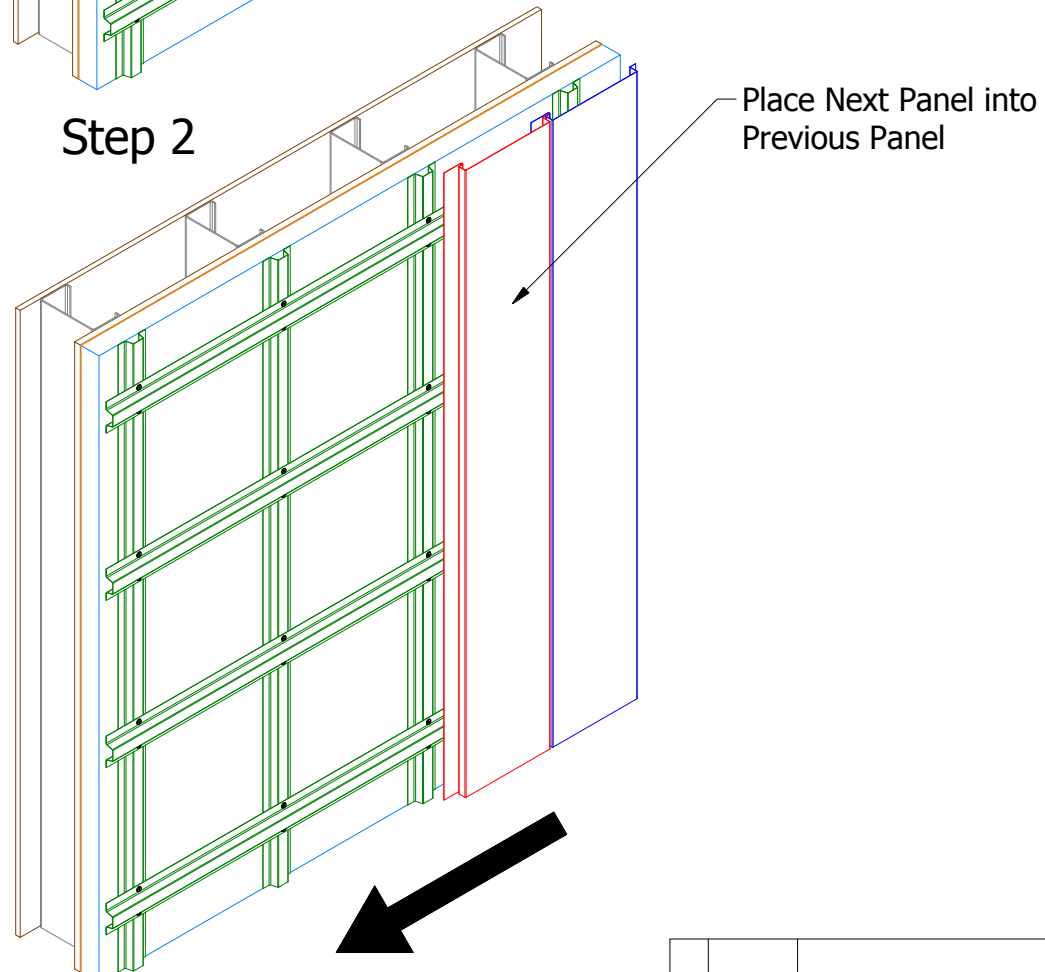

Step 1

Step 3

Step 2

Step 4

ATAS INTERNATIONAL, INC
 Allentown PA
 610-395-8445
 Mesa AZ
 480-558-7210

TITLE
Versa Seam Vertical Fastening Detail

REV. NO.	DATE	DESCRIPTION OF REVISION	BY	APP	DWG. NO.	DR	DATE
						DMR	4/11/2017
						APP	DATE
					MATERIAL	SH. SIZE	SCALE
						B	X:X