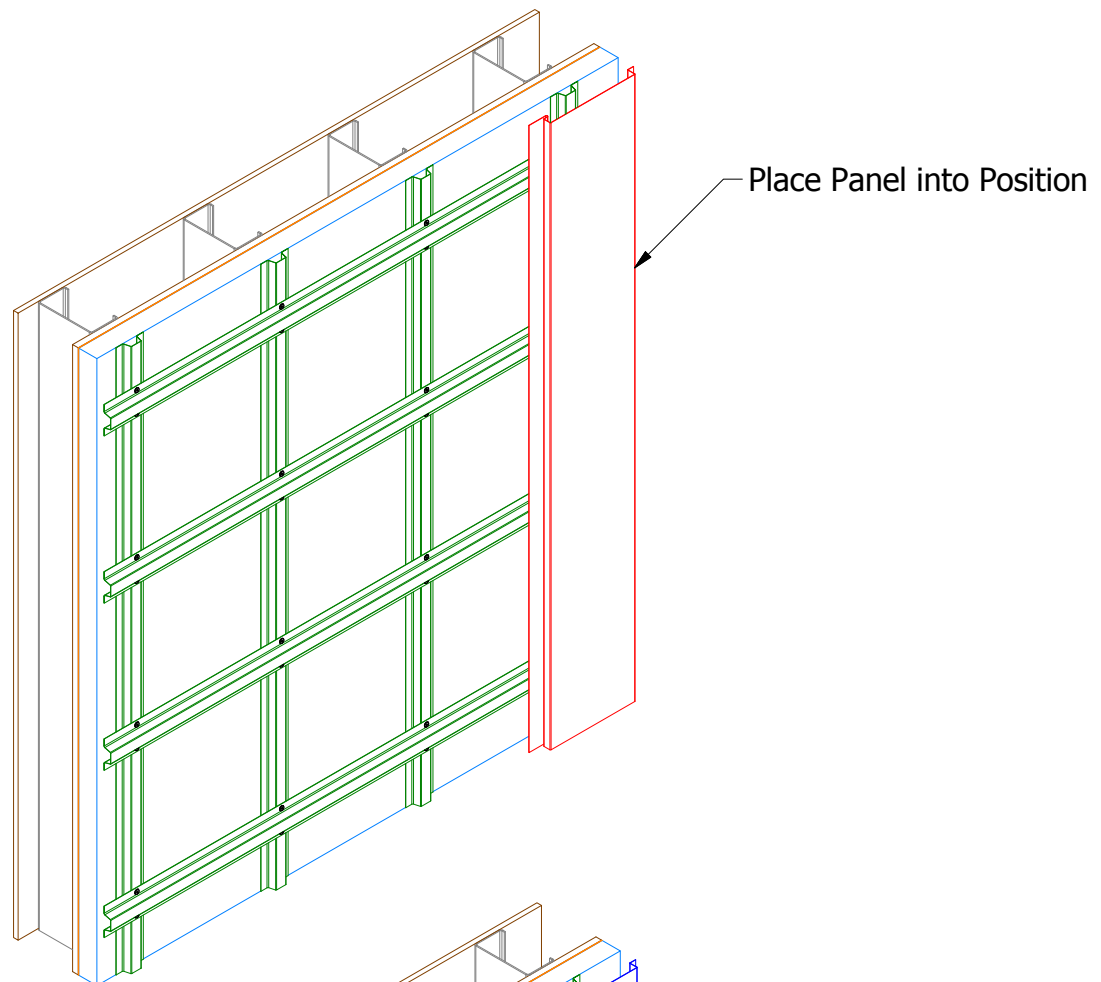

Step 1

Step 3

Step 2

Step 4

ATAS INTERNATIONAL, INC
 Allentown PA
 610-395-8445
 Mesa AZ
 480-558-7210

TITLE
Versa Seam Vertical Fastening Detail

REV. NO.	DATE	DESCRIPTION OF REVISION	BY	APP	DWG. NO.	DR	DATE
						DMR	4/11/2017
						APP	DATE
					MATERIAL	SH. SIZE	SCALE
						B	X:X