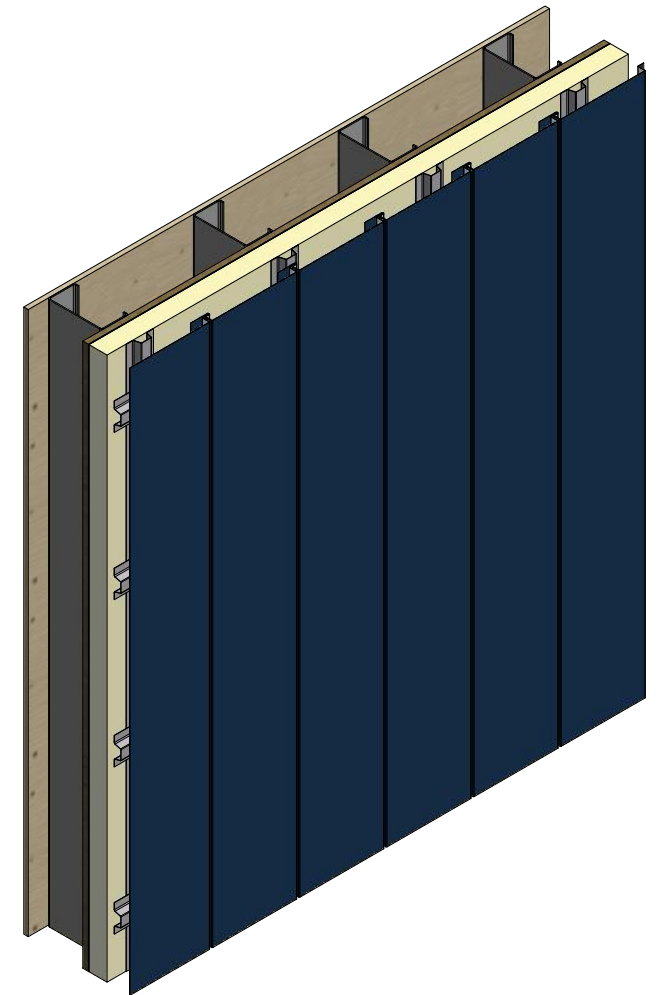

Step 1

Step 3

Step 2

Step 4

ATAS INTERNATIONAL, INC
 Allentown PA
 610-395-8445
 Mesa AZ
 480-558-7210

TITLE
Versa Seam Vertical Fastening Detail

REV. NO.	DATE	DESCRIPTION OF REVISION	BY	APP	DWG. NO.	DR	DATE
						DMR	4/11/2017
						APP	DATE
					MATERIAL	SH. SIZE	SCALE
						B	X:X