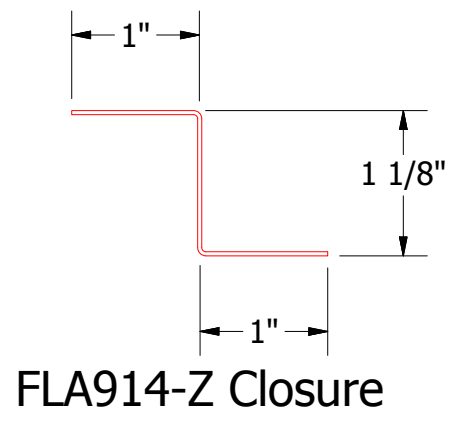

Butyl Tape Detail

FLA914-Z Closure

FLA212-Gable Trim Cap

FLA216-Gable Starter Cleat

Note: * denotes color side.

REV. NO.	DATE	DESCRIPTION OF REVISION	BY	APP	TITLE	DWG. NO.	DR	DATE
2	5/29/2019	Updated Clip Information	AJZ	KRK	FLL Ending Gable Detail	DWG. NO.	DR	9/29/2014
1	6/18/2018	Updated Titles and Gable Trim Cap	MBP	APP				DATE
							SH. SIZE	B
							SCALE	X:X