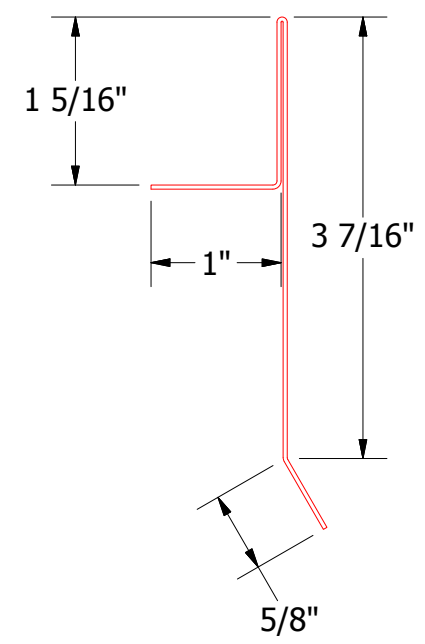

Butyl Tape Detail

FLA914-Z Closure

FLA212-Gable Trim Cap

FLA216-Gable Starter Cleat

Note: * denotes color side.

REV. NO.	DATE	DESCRIPTION OF REVISION	BY	APP	TITLE	DWG. NO.	DR	DATE
2	5/29/2019	Updated Clip Information	AJZ	KRK	FLL Ending Gable Detail	DWG. NO.	DR	9/29/2014
1	6/18/2018	Updated Titles and Gable Trim Cap	MBP	APP				DATE
							SH. SIZE	B
							SCALE	X:X