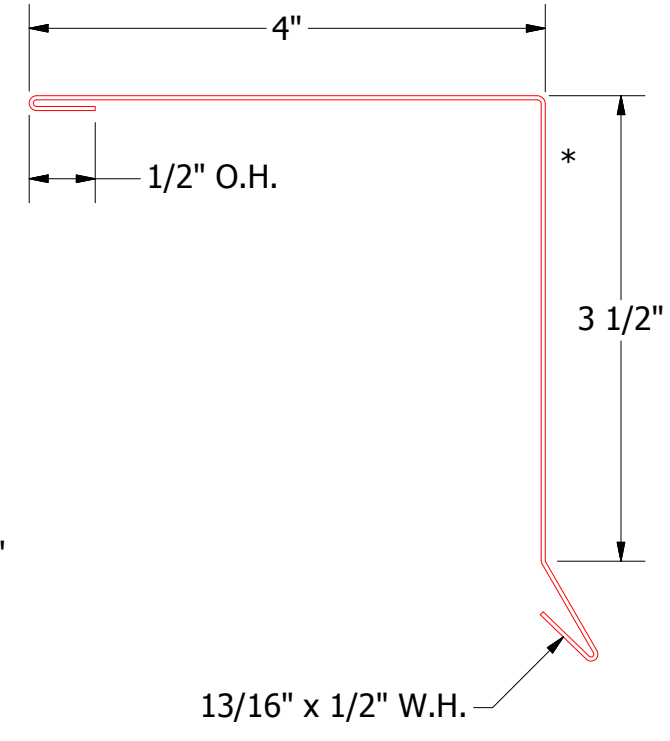

Butyl Tape Detail

FLA914-Z Closure

FLA212-Gable Trim Cap

FLA216-Gable Starter Cleat

Note: * denotes color side.

REV. NO.	DATE	DESCRIPTION OF REVISION	BY	APP	TITLE	DWG. NO.	DR	DATE
2	5/29/2019	Updated Clip Information	AJZ	KRK	FLL Ending Gable Detail	DWG. NO.	DR	9/29/2014
1	6/18/2018	Updated Titles and Gable Trim Cap	MBP	APP				DATE
							SH. SIZE	B
							SCALE	X:X