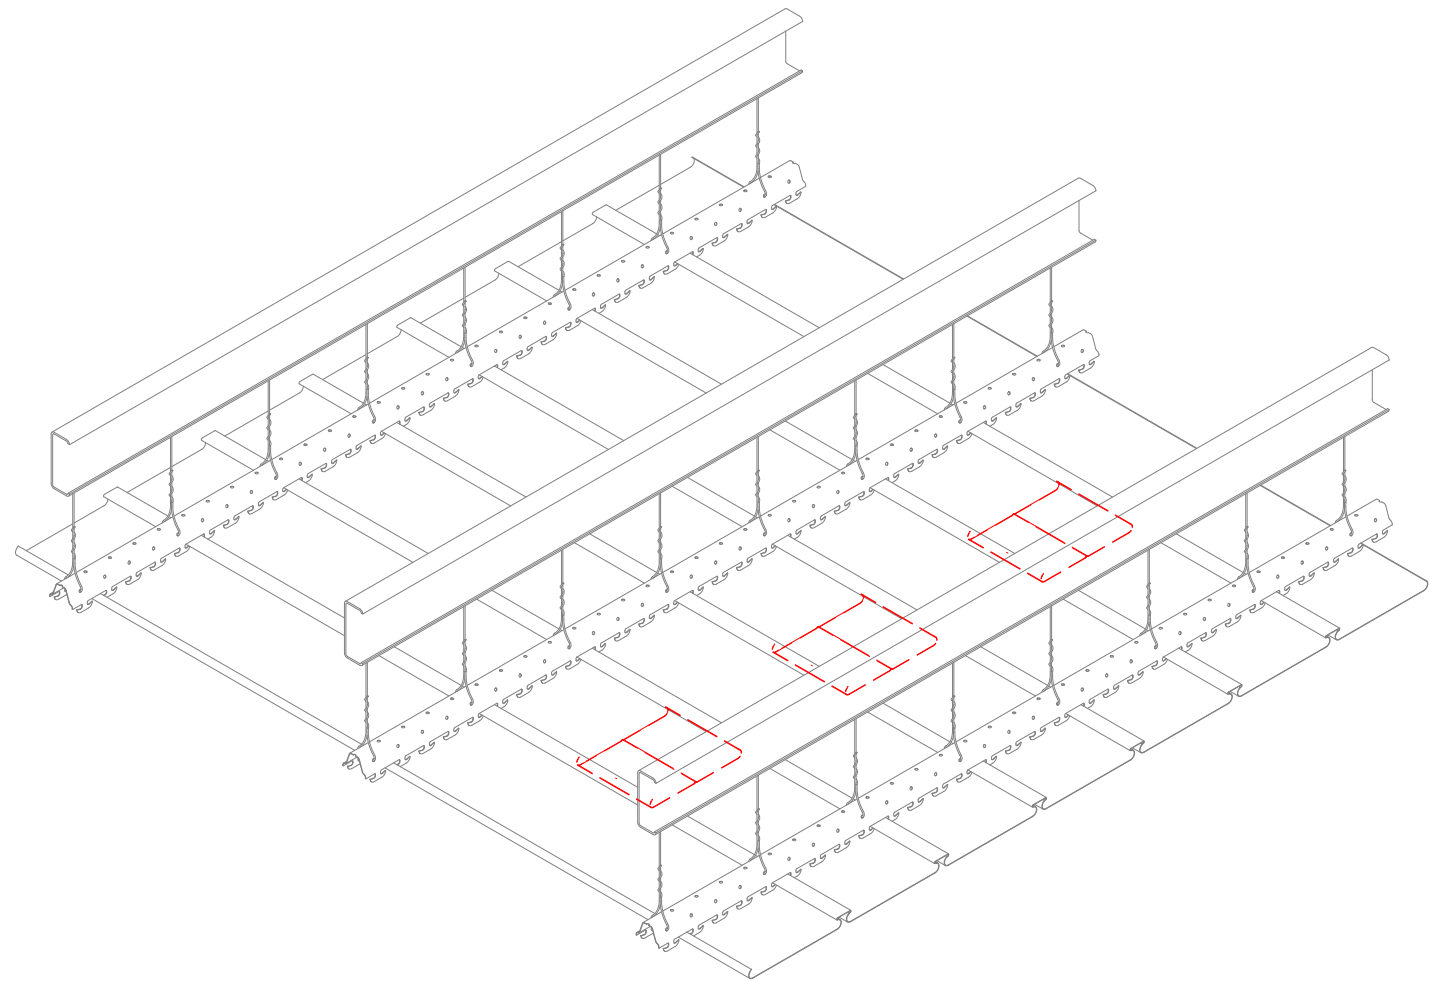

Splice for LCB138

Splice for LCB338

Splice for LCR338

Splice for LCB538

Splice for LCR538

Splice for LCB738

Splice for LCR738

Splice for LCB120

Note: * denotes color side.

04	12/4/2025	Removed Pop Rivet from Detail	KRK	TITLE Linear Ceiling Splice Detail DWG. NO. MATERIAL	DR	KRK	DATE	5/30/2018
03	03/19/2025	Added Splice for LCB138 and LCB120	KRK		APP		DATE	
02	2/21/2024	Added Splice Details for Box Style Panels Updated Carrier Style	KRK		SH. SIZE	B	SCALE	X:X
01	12/19/2022	Updated Splice Dimensions	KRK					
REV. NO.	DATE	DESCRIPTION OF REVISION	BY		APP			