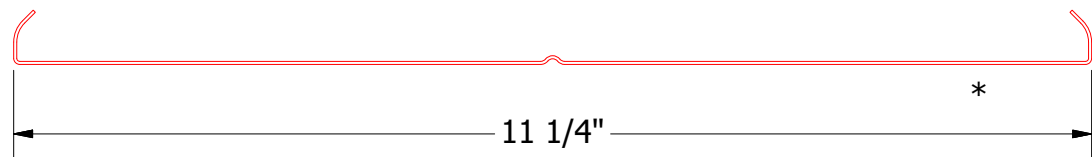

Splice for LCB138

Splice for LCB338

Splice for LCR338

Splice for LCB538

Splice for LCR538

Splice for LCB738

Splice for LCR738

Splice for LCB120

Note: * denotes color side.

04	12/4/2025	Removed Pop Rivet from Detail	KRK	TITLE Linear Ceiling Splice Detail DWG. NO. MATERIAL	DR	KRK	DATE	5/30/2018
03	03/19/2025	Added Splice for LCB138 and LCB120	KRK		APP		DATE	
02	2/21/2024	Added Splice Details for Box Style Panels Updated Carrier Style	KRK		SH. SIZE	B	SCALE	X:X
01	12/19/2022	Updated Splice Dimensions	KRK					
REV. NO.	DATE	DESCRIPTION OF REVISION	BY		APP			