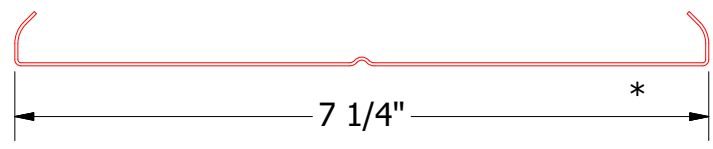

Splice for LCB138

Splice for LCB338

Splice for LCR338

Splice for LCB538

Splice for LCR538

Splice for LCB738

Splice for LCR738

Splice for LCB120

Note: * denotes color side.

04	12/4/2025	Removed Pop Rivet from Detail	KRK	TITLE Linear Ceiling Splice Detail DWG. NO. MATERIAL	DR	KRK	DATE	5/30/2018
03	03/19/2025	Added Splice for LCB138 and LCB120	KRK		APP		DATE	
02	2/21/2024	Added Splice Details for Box Style Panels Updated Carrier Style	KRK		SH. SIZE	B	SCALE	X:X
01	12/19/2022	Updated Splice Dimensions	KRK					
REV. NO.	DATE	DESCRIPTION OF REVISION	BY		APP			