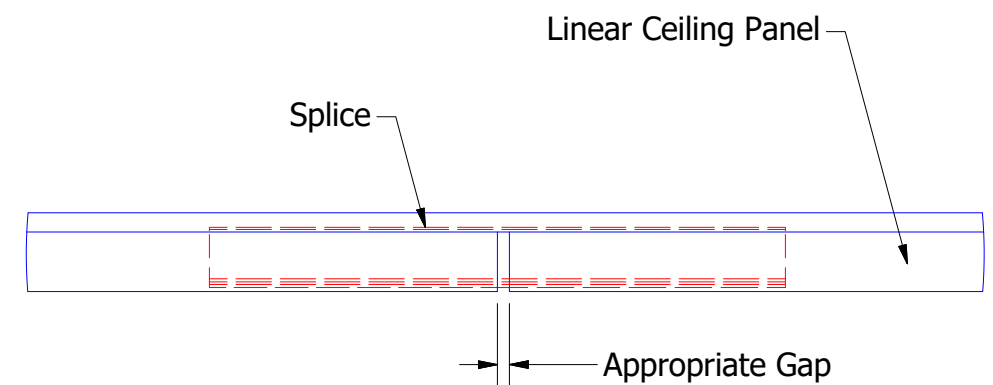

Splice for LCB138

Splice for LCB338

Splice for LCR338

Splice for LCB538

Splice for LCR538

Splice for LCB738

Splice for LCR738

Splice for LCB120

Note: * denotes color side.

04	12/4/2025	Removed Pop Rivet from Detail	KRK	TITLE Linear Ceiling Splice Detail DWG. NO. MATERIAL	DR	KRK	DATE	5/30/2018
03	03/19/2025	Added Splice for LCB138 and LCB120	KRK		APP		DATE	
02	2/21/2024	Added Splice Details for Box Style Panels Updated Carrier Style	KRK		SH. SIZE	B	SCALE	X:X
01	12/19/2022	Updated Splice Dimensions	KRK					
REV. NO.	DATE	DESCRIPTION OF REVISION	BY		APP			