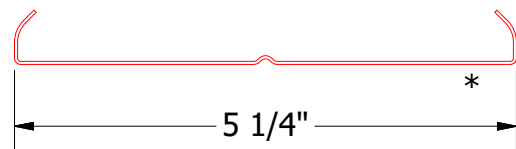

Splice for LCB138

Splice for LCB338

Splice for LCR338

Splice for LCB538

Splice for LCR538

Splice for LCB738

Splice for LCR738

Splice for LCB120

Note: * denotes color side.

04	12/4/2025	Removed Pop Rivet from Detail	KRK	TITLE Linear Ceiling Splice Detail DWG. NO. MATERIAL	DR	KRK	DATE	5/30/2018
03	03/19/2025	Added Splice for LCB138 and LCB120	KRK		APP		DATE	
02	2/21/2024	Added Splice Details for Box Style Panels Updated Carrier Style	KRK		SH. SIZE	B	SCALE	X:X
01	12/19/2022	Updated Splice Dimensions	KRK					
REV. NO.	DATE	DESCRIPTION OF REVISION	BY		APP			