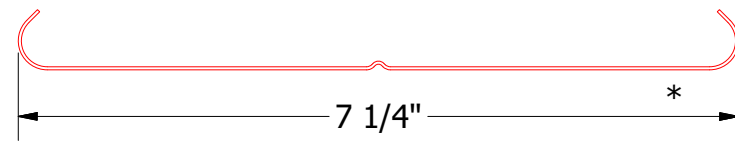

Splice for LCB138

Splice for LCB338

Splice for LCR338

Splice for LCB538

Splice for LCR538

Splice for LCB738

Splice for LCR738

Splice for LCB120

Note: * denotes color side.

04	12/4/2025	Removed Pop Rivet from Detail	KRK	TITLE Linear Ceiling Splice Detail DWG. NO. MATERIAL	DR	KRK	DATE	5/30/2018
03	03/19/2025	Added Splice for LCB138 and LCB120	KRK		APP		DATE	
02	2/21/2024	Added Splice Details for Box Style Panels Updated Carrier Style	KRK		SH. SIZE	B	SCALE	X:X
01	12/19/2022	Updated Splice Dimensions	KRK					
REV. NO.	DATE	DESCRIPTION OF REVISION	BY		APP			