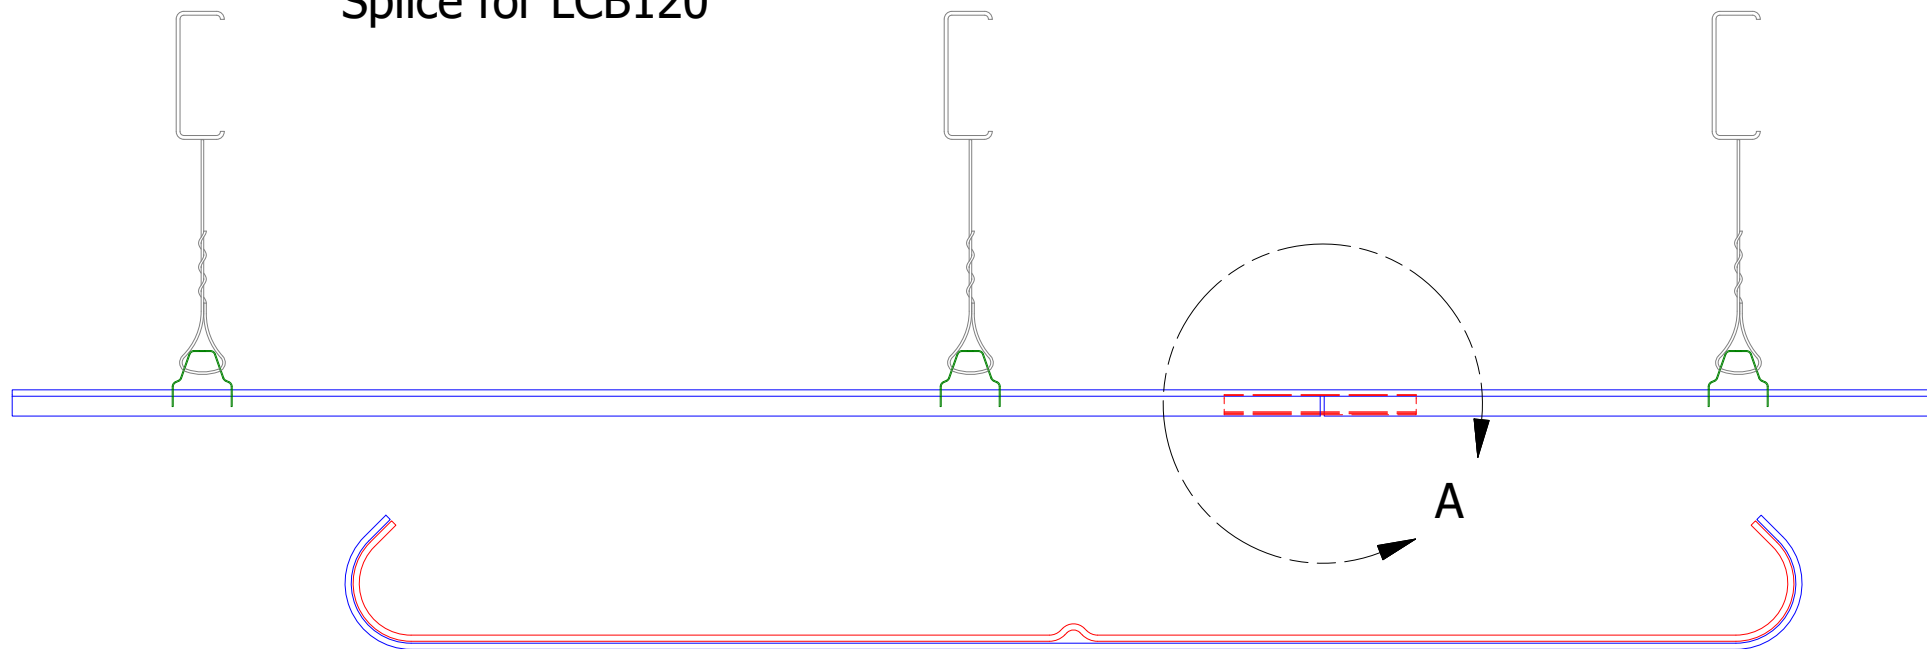

Splice for LCB138

Splice for LCB338

Splice for LCR338

Splice for LCB538

Splice for LCR538

Splice for LCB738

Splice for LCR738

Splice for LCB120

Note: * denotes color side.

04	12/4/2025	Removed Pop Rivet from Detail	KRK	TITLE Linear Ceiling Splice Detail DWG. NO. MATERIAL	DR	KRK	DATE	5/30/2018
03	03/19/2025	Added Splice for LCB138 and LCB120	KRK		APP		DATE	
02	2/21/2024	Added Splice Details for Box Style Panels Updated Carrier Style	KRK		SH. SIZE	B	SCALE	X:X
01	12/19/2022	Updated Splice Dimensions	KRK					
REV. NO.	DATE	DESCRIPTION OF REVISION	BY		APP			