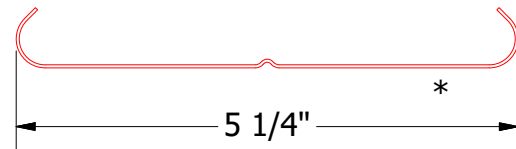

Splice for LCB138

Splice for LCB338

Splice for LCR338

Splice for LCB538

Splice for LCR538

Splice for LCB738

Splice for LCR738

Splice for LCB120

Note: * denotes color side.

04	12/4/2025	Removed Pop Rivet from Detail	KRK	TITLE Linear Ceiling Splice Detail DWG. NO. MATERIAL	DR	KRK	DATE	5/30/2018
03	03/19/2025	Added Splice for LCB138 and LCB120	KRK		APP		DATE	
02	2/21/2024	Added Splice Details for Box Style Panels Updated Carrier Style	KRK		SH. SIZE	B	SCALE	X:X
01	12/19/2022	Updated Splice Dimensions	KRK					
REV. NO.	DATE	DESCRIPTION OF REVISION	BY		APP			