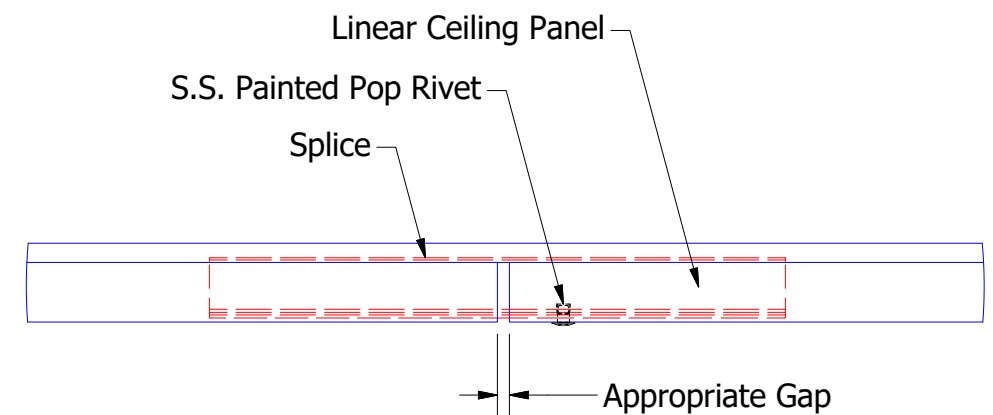

Splice for LCB138

Splice for LCB338

Splice for LCR338

Splice for LCB538

Splice for LCR538

Splice for LCB738

Splice for LCR738

Splice for LCB120

DETAIL A

Note: \* denotes color side.

ATAS INTERNATIONAL, INC  
Allentown PA  
610-395-8445  
Mesa AZ  
480-558-7210

REV. NO.	DATE	DESCRIPTION OF REVISION	BY	APP	TITLE	DR	DATE	
03	03/19/2025	Added Splice for LCB138 and LCB120	KRK		Linear Ceiling Splice Detail			
02	2/21/2024	Added Splice Details for Box Style Panels Updated Carrier Style	KRK			DWG. NO.	DR	DATE
01	12/19/2022	Updated Splice Dimensions	KRK			MATERIAL	APP	DATE
						SH. SIZE	SCALE	