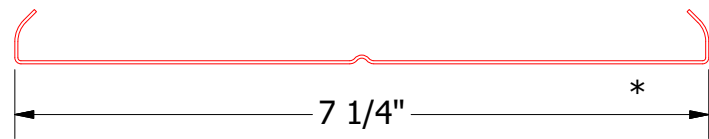

Splice for LCB138

Splice for LCB338

Splice for LCR338

Splice for LCB538

Splice for LCR538

Splice for LCB738

Splice for LCR738

Splice for LCB120

DETAIL A

Note: \* denotes color side.

ATAS INTERNATIONAL, INC  
Allentown PA  
610-395-8445  
Mesa AZ  
480-558-7210

REV. NO.	DATE	DESCRIPTION OF REVISION	BY	APP	TITLE	DR	DATE	
03	03/19/2025	Added Splice for LCB138 and LCB120	KRK		Linear Ceiling Splice Detail			
02	2/21/2024	Added Splice Details for Box Style Panels Updated Carrier Style	KRK			DWG. NO.	DR	DATE
01	12/19/2022	Updated Splice Dimensions	KRK			MATERIAL	APP	DATE
						SH. SIZE	SCALE	