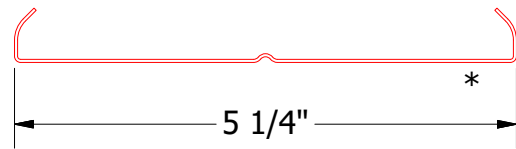

Splice for LCB138

Splice for LCB338

Splice for LCR338

Splice for LCB538

Splice for LCR538

Splice for LCB738

Splice for LCR738

Splice for LCB120

DETAIL A

Note: \* denotes color side.

ATAS INTERNATIONAL, INC  
Allentown PA  
610-395-8445  
Mesa AZ  
480-558-7210

REV. NO.	DATE	DESCRIPTION OF REVISION	BY	APP	TITLE	DR	DATE	
03	03/19/2025	Added Splice for LCB138 and LCB120	KRK		Linear Ceiling Splice Detail			
02	2/21/2024	Added Splice Details for Box Style Panels Updated Carrier Style	KRK			DWG. NO.	DR	DATE
01	12/19/2022	Updated Splice Dimensions	KRK			MATERIAL	APP	DATE
						SH. SIZE	SCALE	