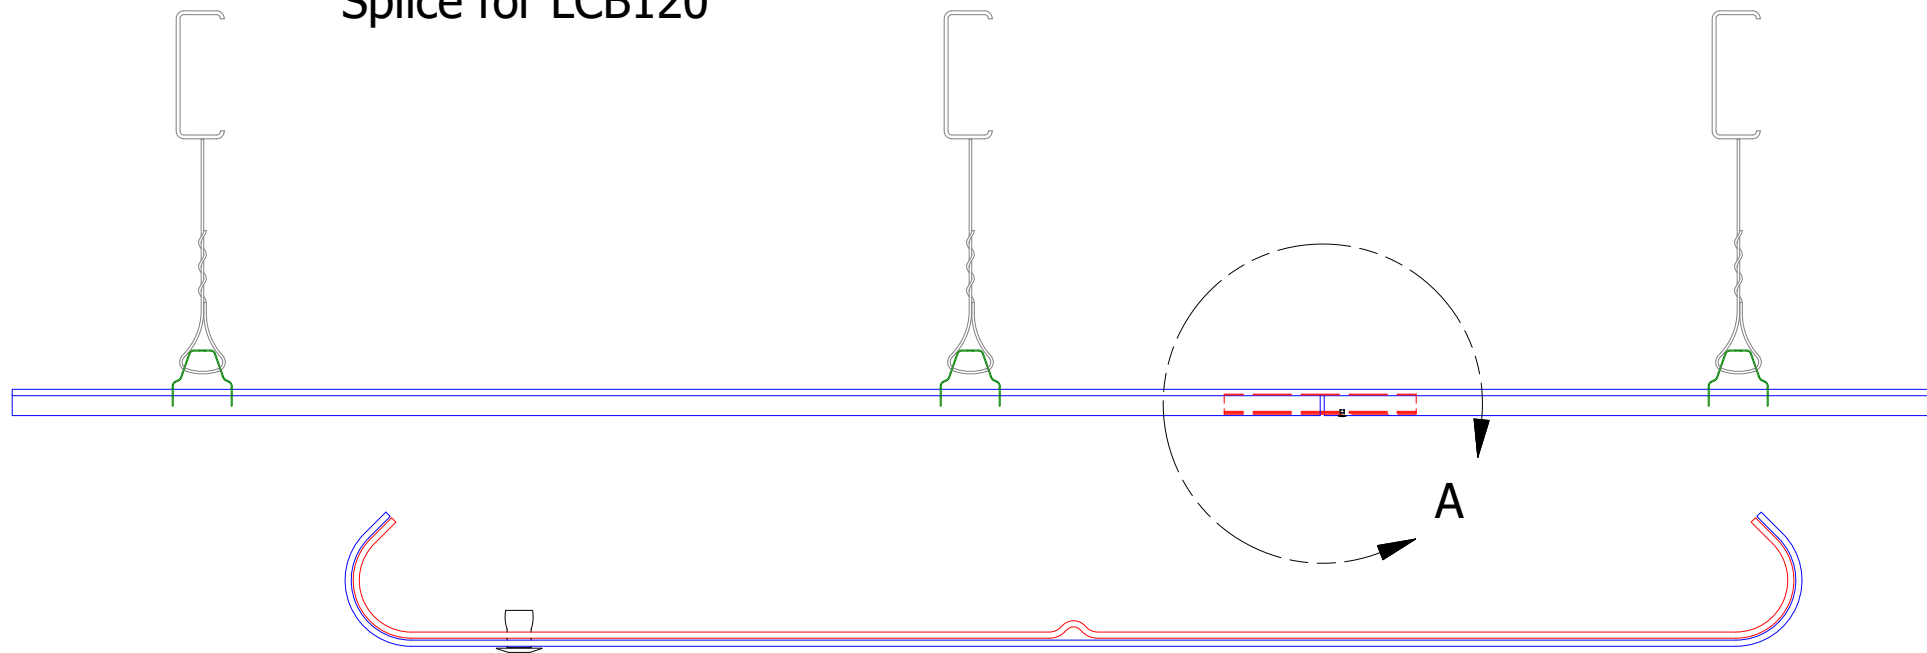

Splice for LCB138

Splice for LCB338

Splice for LCR338

Splice for LCB538

Splice for LCR538

Splice for LCB738

Splice for LCR738

Splice for LCB120

DETAIL A

Note: \* denotes color side.

ATAS INTERNATIONAL, INC  
Allentown PA  
610-395-8445  
Mesa AZ  
480-558-7210

REV. NO.	DATE	DESCRIPTION OF REVISION	BY	APP	TITLE	DR	DATE	
03	03/19/2025	Added Splice for LCB138 and LCB120	KRK		Linear Ceiling Splice Detail			
02	2/21/2024	Added Splice Details for Box Style Panels Updated Carrier Style	KRK			DWG. NO.	DR	DATE
01	12/19/2022	Updated Splice Dimensions	KRK			MATERIAL	APP	DATE
						SH. SIZE	SCALE	