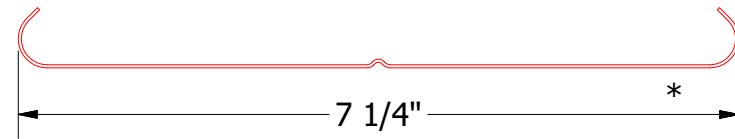

Splice for LCB138

Splice for LCB338

Splice for LCR338

Splice for LCB538

Splice for LCR538

Splice for LCB738

Splice for LCR738

Splice for LCB120

DETAIL A

Note: \* denotes color side.

ATAS INTERNATIONAL, INC  
Allentown PA  
610-395-8445  
Mesa AZ  
480-558-7210

REV. NO.	DATE	DESCRIPTION OF REVISION	BY	APP	TITLE	DR	DATE	
03	03/19/2025	Added Splice for LCB138 and LCB120	KRK		Linear Ceiling Splice Detail			
02	2/21/2024	Added Splice Details for Box Style Panels Updated Carrier Style	KRK			DWG. NO.	DR	DATE
01	12/19/2022	Updated Splice Dimensions	KRK			MATERIAL	APP	DATE
						SH. SIZE	SCALE	