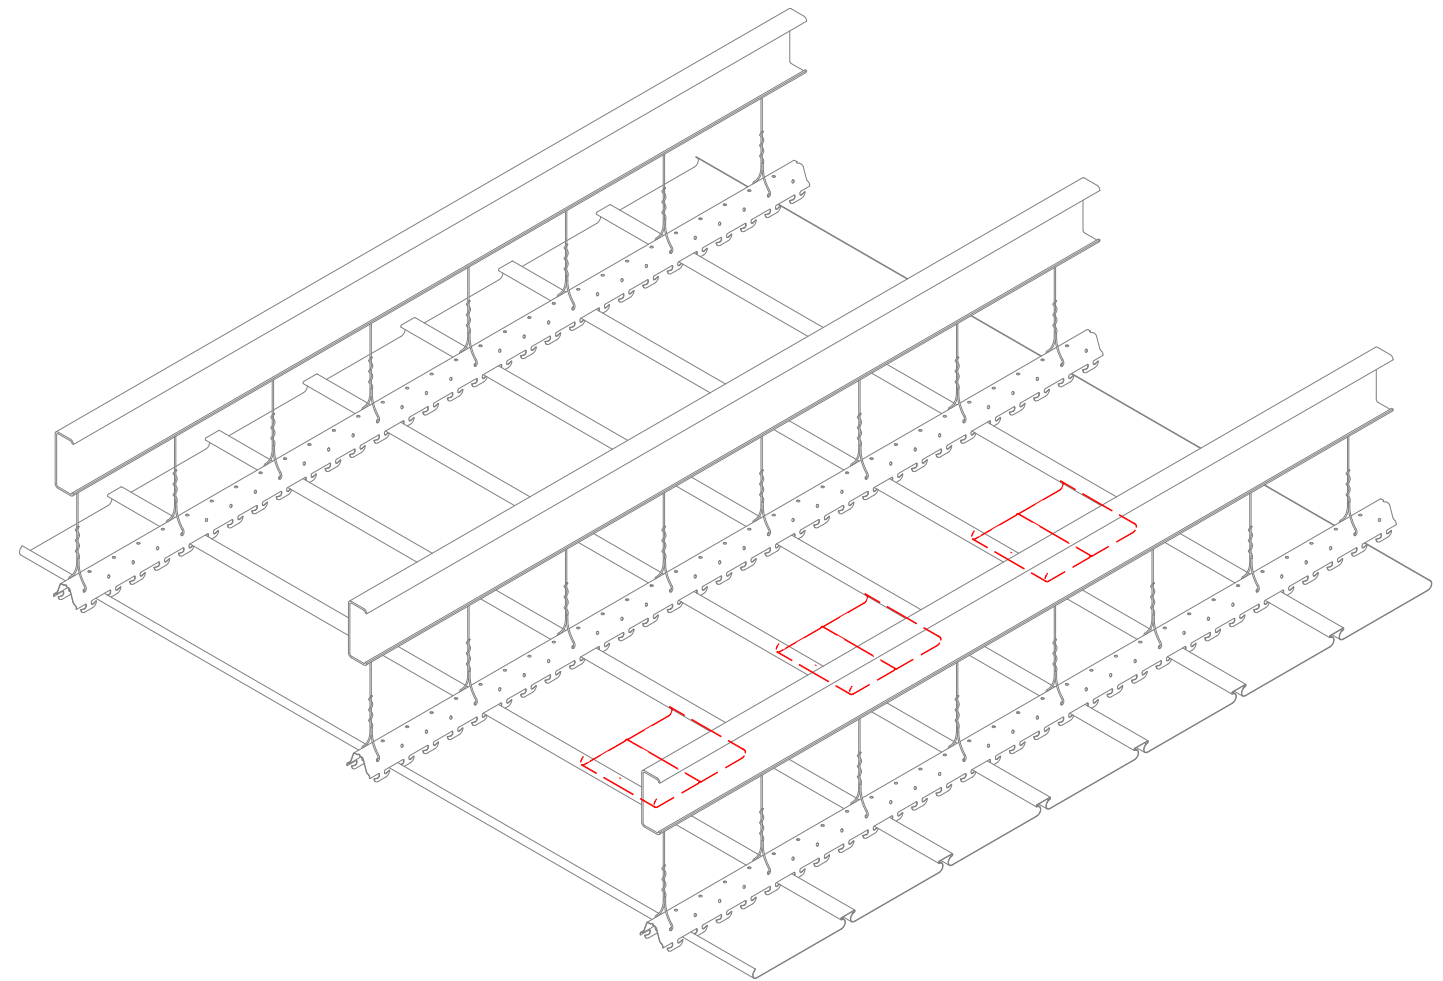

Splice for LCB138

Splice for LCB338

Splice for LCR338

Splice for LCB538

Splice for LCR538

Splice for LCB738

Splice for LCR738

Splice for LCB120

DETAIL A

Note: \* denotes color side.

ATAS INTERNATIONAL, INC  
Allentown PA  
610-395-8445  
Mesa AZ  
480-558-7210

REV. NO.	DATE	DESCRIPTION OF REVISION	BY	APP	TITLE	DR	DATE	
03	03/19/2025	Added Splice for LCB138 and LCB120	KRK		Linear Ceiling Splice Detail			
02	2/21/2024	Added Splice Details for Box Style Panels Updated Carrier Style	KRK			DWG. NO.	DR	DATE
01	12/19/2022	Updated Splice Dimensions	KRK			MATERIAL	APP	DATE
						SH. SIZE	SCALE	