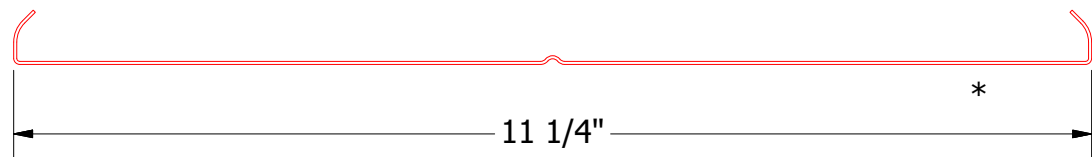

Splice for LCB138

Splice for LCB338

Splice for LCR338

Splice for LCB538

Splice for LCR538

Splice for LCB738

Splice for LCR738

Splice for LCB120

DETAIL A

Note: \* denotes color side.

ATAS INTERNATIONAL, INC  
Allentown PA  
610-395-8445  
Mesa AZ  
480-558-7210

REV. NO.	DATE	DESCRIPTION OF REVISION	BY	APP	TITLE	DR	DATE	
03	03/19/2025	Added Splice for LCB138 and LCB120	KRK		Linear Ceiling Splice Detail			
02	2/21/2024	Added Splice Details for Box Style Panels Updated Carrier Style	KRK			DWG. NO.	DR	DATE
01	12/19/2022	Updated Splice Dimensions	KRK			MATERIAL	APP	DATE
						SH. SIZE	SCALE	