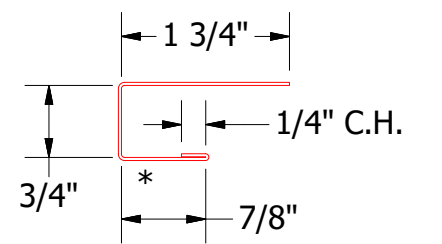

Plywood Substrate
 Metafor Panel
 #10 x 1" Wafer Head Screw
 J Channel

MFA034 - J Channel

ATAS INTERNATIONAL, INC
 Allentown PA
 610-395-8445
 Mesa AZ
 480-558-7210

TITLE				Metafor Starting Endwall Soffit Detail			
REV. NO.		DATE		DESCRIPTION OF REVISION		BY APP	
DWG. NO.		DR		DATE		DATE	
MATERIAL		APP		SH. SIZE		SCALE	
		MBP		B		X:X	
		7/12/2018					