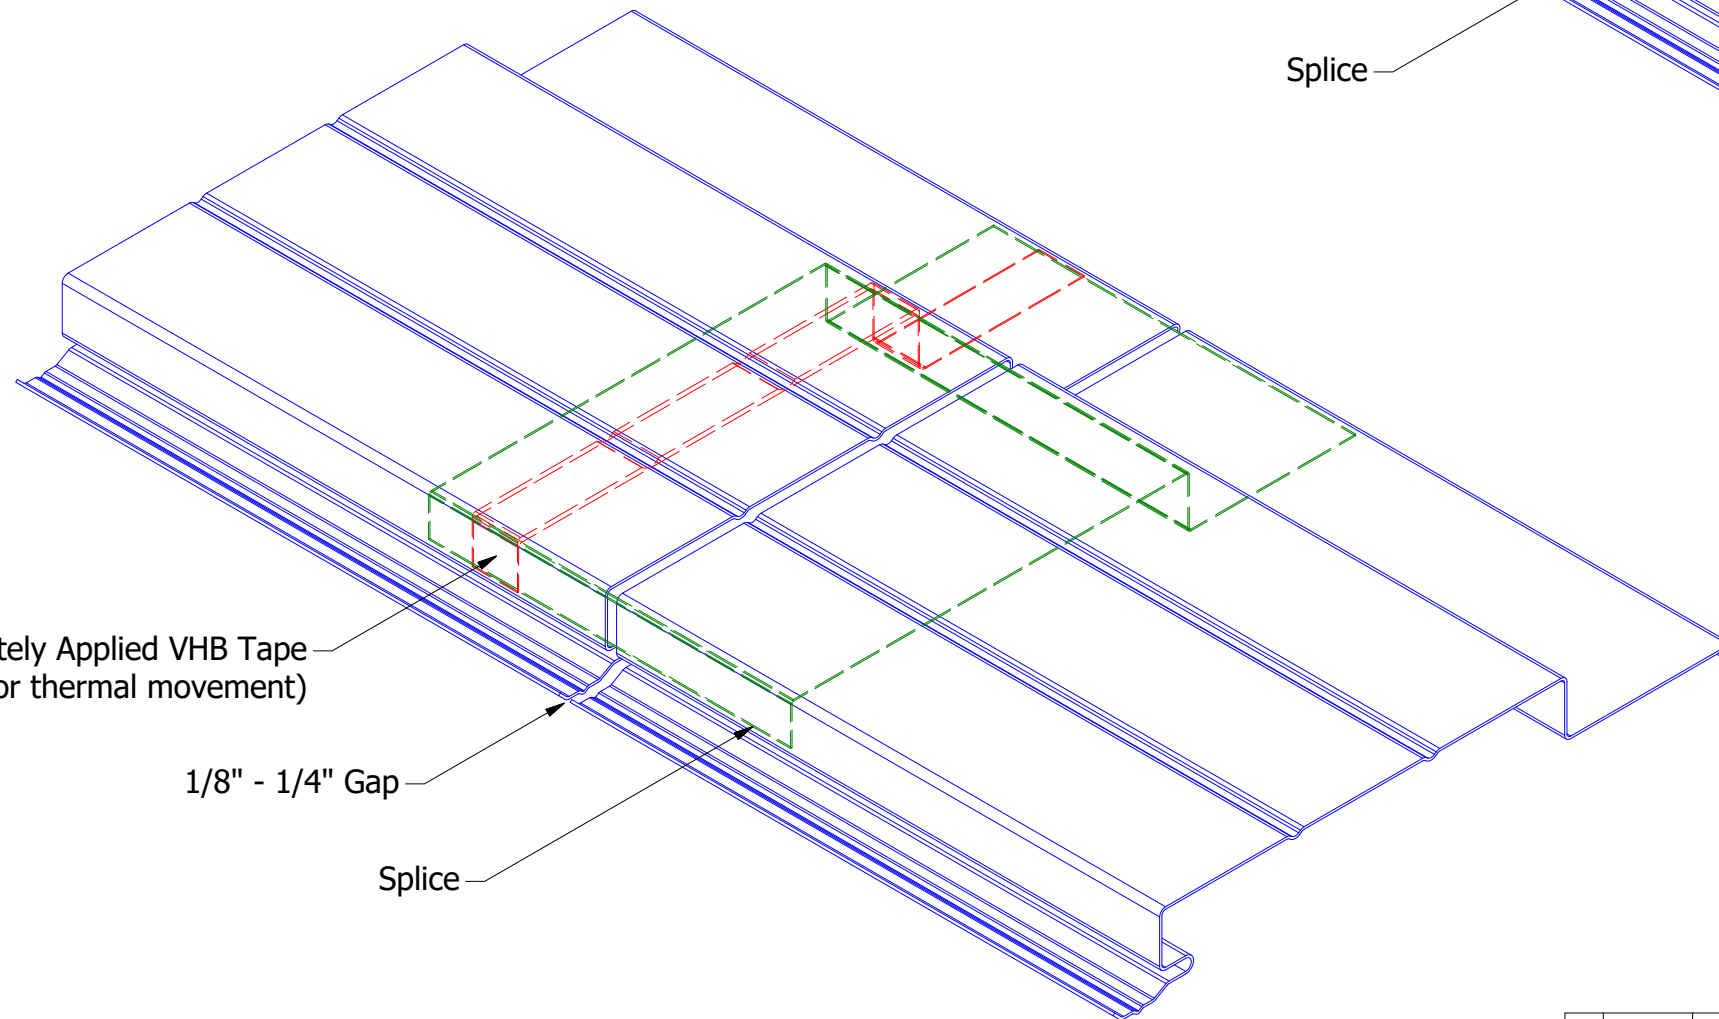

Pop Rivet Splice Detail

VHB Tape Splice Detail

ATAS INTERNATIONAL, INC
 Allentown PA
 610-395-8445
 Mesa AZ
 480-558-7210

TITLE				Design Wall Soffit Splice Detail	
DWG. NO.		DR		DATE	
		KRK		6/11/2024	
		APP		DATE	
		SH. SIZE		SCALE	
		B		X:X	