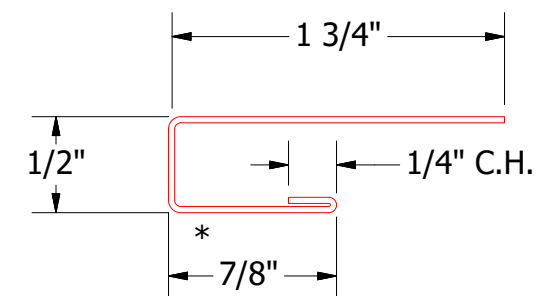

Plywood Substrate  
 #10 x 1" Wafer Head Screw  
 Wind Lok Soffit Panel  
 J Channel

MPA012 J Channel

Note: \* denotes color side.

**ATAS INTERNATIONAL, INC**  
 Allentown PA  
 610-395-8445  
 Mesa AZ  
 480-558-7210

REV. NO.				DATE				DESCRIPTION OF REVISION				BY		APP	
TITLE												DR		DATE	
Wind-Lok Soffit Starting Endwall Detail												MBP		7/11/2018	
MATERIAL												APP		DATE	
SH. SIZE												B		SCALE X:X	