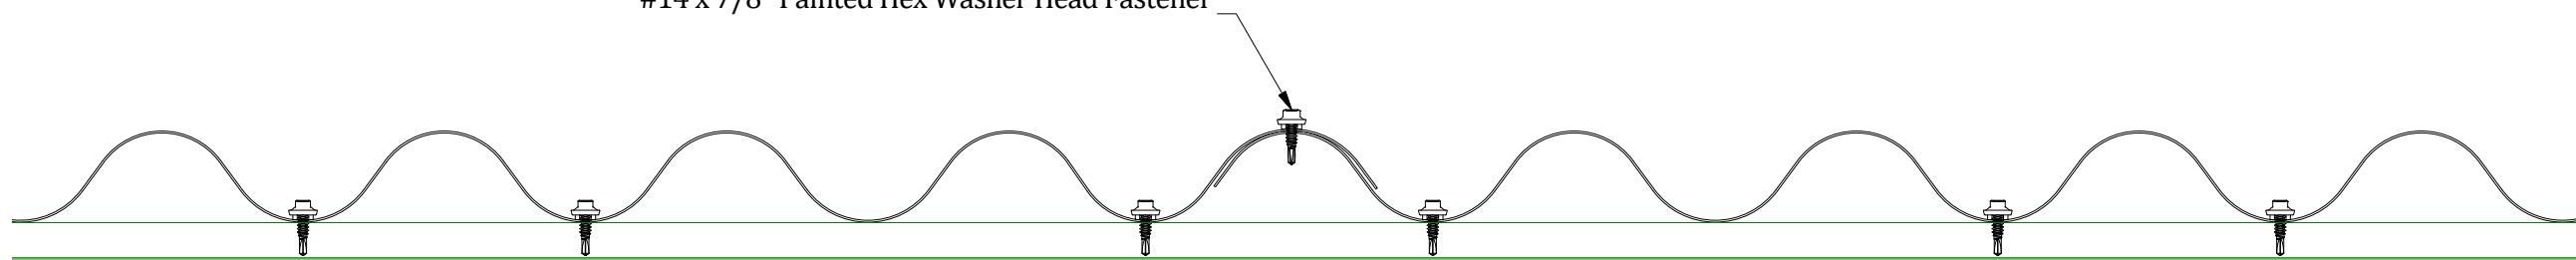

(BWM354) Corra-Max Panel

#14 x 7/8" Painted Hex Washer Head Fastener

**Notes:**

1) \* denotes color side.

**Open Framing Fastening**

REV. NO.		DATE	DESCRIPTION OF REVISION	BY	APP	DWG TITLE:		Corra-Max	
0	1/9/2026	Initial Release		D.S.	M.L.P.	DWG No.:		D.W.G. BY:	D.W.G. DATE:
						PANELS/PRODUCT:		D.S.	1/9/2026
								APP BY:	APP DATE:
								D.S.	1/14/2026
								SHEET SIZE:	SCALE:
								B	X : X