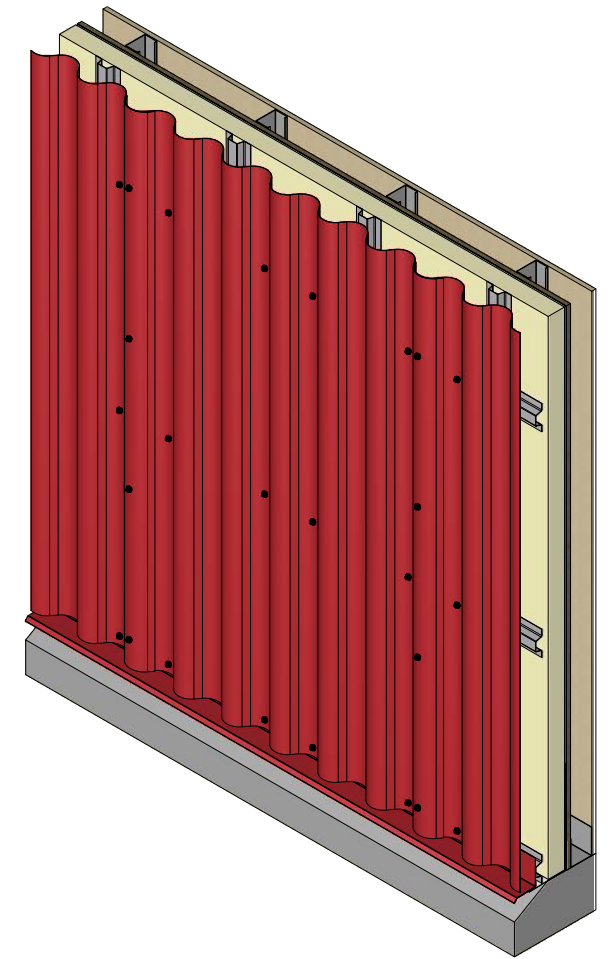

Vertical Panel

Flat Stock Flashing
*Field Fabricated from Color Matched Flat Stock

Notes:

1) * denotes color side.

ATAS International, Inc.
Sustainable Solutions For A Better Future
www.atas.com | info@atas.com
800.468.1441

DWG TITLE: Open Framing Base Detail		DWG No.:		DWG BY: M.L.P.	DWG DATE: 1/12/2026
0	1/12/2026	Initial Release	D.S.	M.L.P.	APP DATE: 1/14/2026
REV. NO.	DATE	DESCRIPTION OF REVISION	BY	APP	PANELS/PRODUCT: Corra-Max
					SHEET SIZE: B
					SCALE: X : X