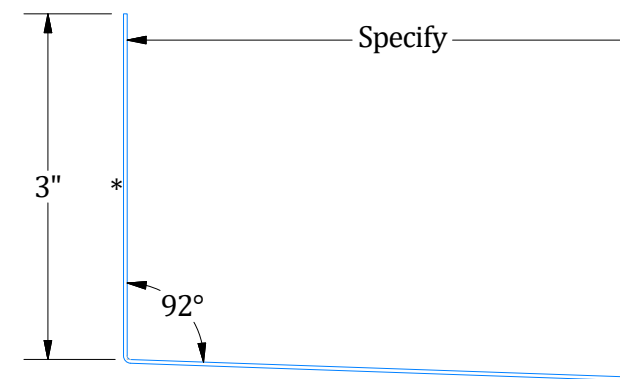

Vertical Panel

Flat Stock Flashing
*Field Fabricated from Color Matched Flat Stock

Notes:

1) * denotes color side.

ATAS International, Inc.
Sustainable Solutions For A Better Future
www.atas.com | info@atas.com
800.468.1441

DWG TITLE: Open Framing Base Detail		DWG No.:		DWG BY: M.L.P.	DWG DATE: 1/12/2026
0	1/12/2026	Initial Release	D.S.	M.L.P.	APP DATE: 1/14/2026
REV. NO.	DATE	DESCRIPTION OF REVISION	BY	APP	PANELS/PRODUCT: Corra-Max
					SHEET SIZE: B
					SCALE: X : X