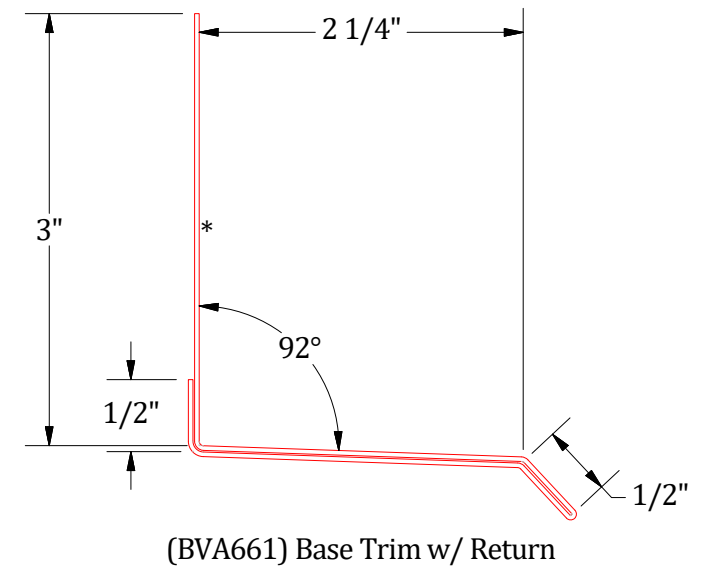

Vertical Panel

Flat Stock Flashing
*Field Fabricated from Color Matched Flat Stock

Notes:

1) * denotes color side.

ATAS International, Inc.
Sustainable Solutions For A Better Future
www.atas.com | info@atas.com
800.468.1441

DWG TITLE: Open Framing Base Detail		DWG No.:		DWG BY: M.L.P.	DWG DATE: 1/12/2026
0	1/12/2026	Initial Release	D.S.	M.L.P.	APP DATE: 1/14/2026
REV. NO.	DATE	DESCRIPTION OF REVISION	BY	APP	PANELS/PRODUCT: Corra-Max
					SHEET SIZE: B
					SCALE: X : X