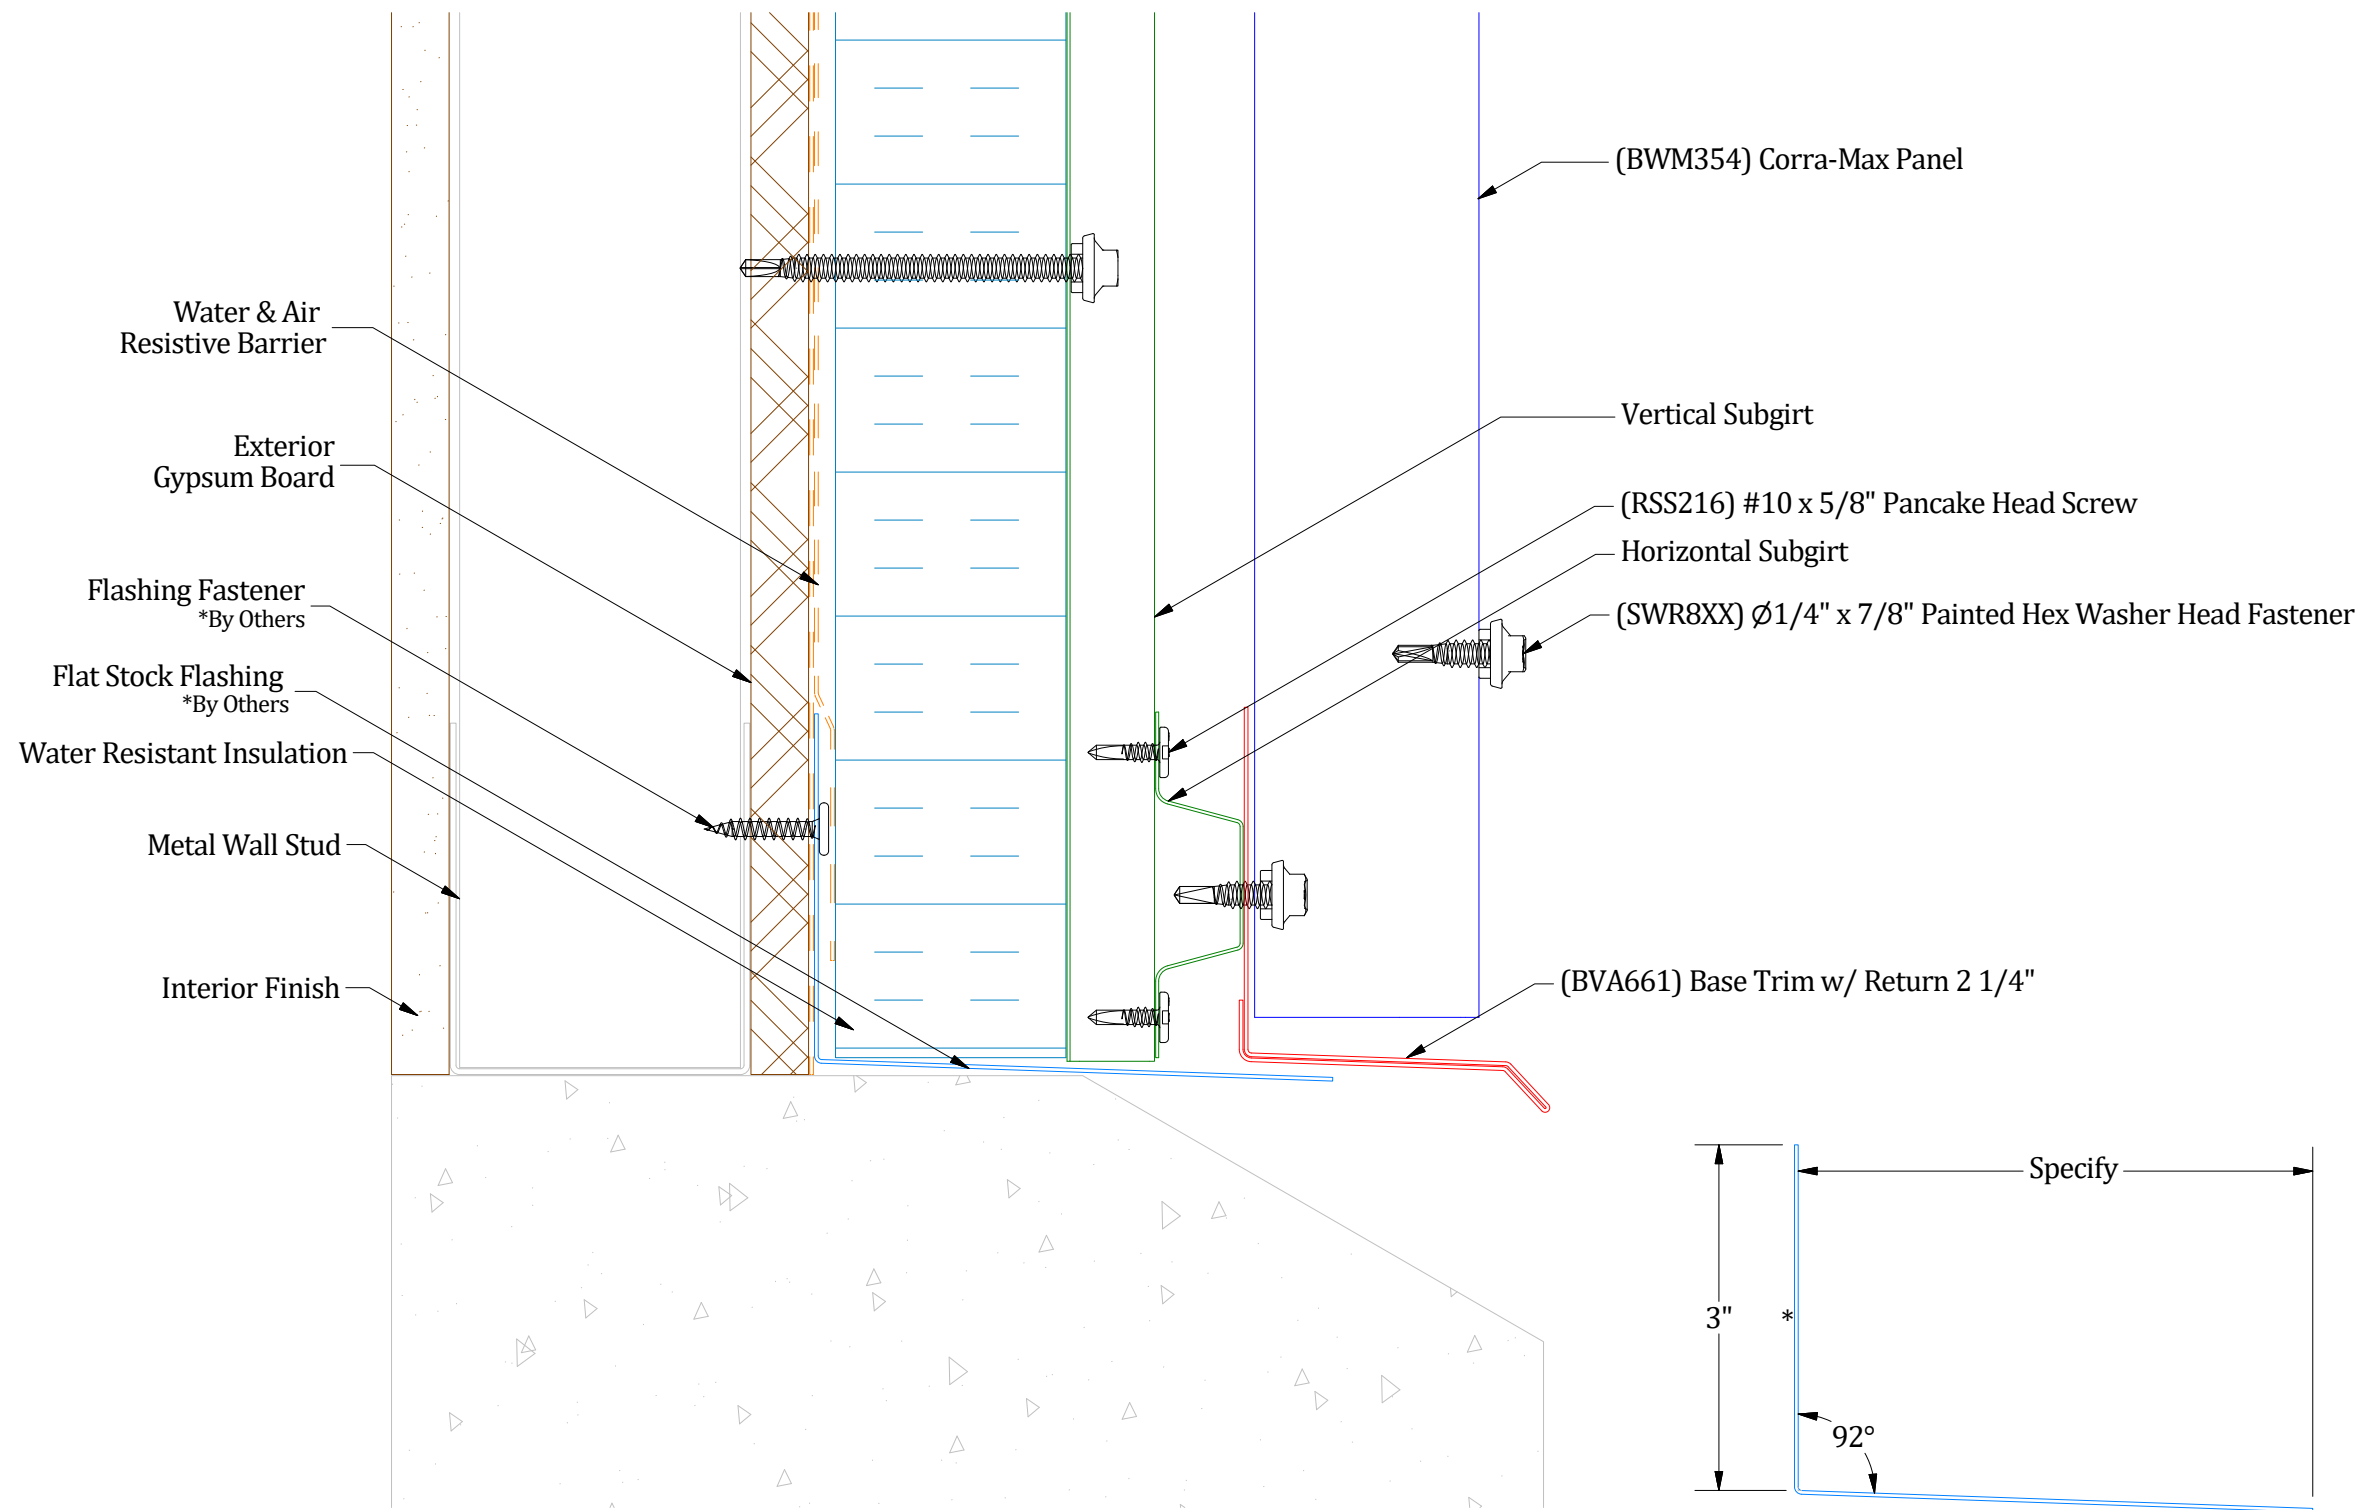

Vertical Panel

Flat Stock Flashing
*Field Fabricated from Color Matched Flat Stock

Notes:

1) * denotes color side.

ATAS International, Inc.
Sustainable Solutions For A Better Future
www.atas.com | info@atas.com
800.468.1441

DWG TITLE: Open Framing Base Detail		DWG No.:		DWG BY: M.L.P.	DWG DATE: 1/12/2026
0	1/12/2026	Initial Release	D.S.	M.L.P.	APP DATE: 1/14/2026
REV. NO.	DATE	DESCRIPTION OF REVISION	BY	APP	PANELS/PRODUCT: Corra-Max
					SHEET SIZE: B
					SCALE: X : X