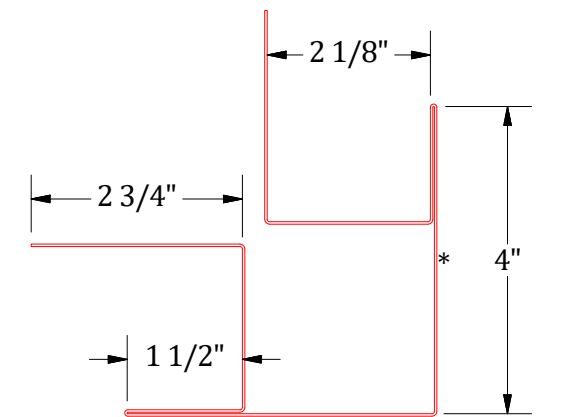

Vertical Panel

(BVA602) Outside Corner Post

Notes:

1) * denotes color side.

ATAS International, Inc.
 Sustainable Solutions For A Better Future
 www.atas.com | info@atas.com
 800.468.1441

Open Framing Outside Corner Post Detail

0	1/12/2026	Initial Release	D.S.	M.L.P.	DWG No.	DWG DATE:	1/12/2026
REV. NO.	DATE	DESCRIPTION OF REVISION	BY	APP	PANELS/PRODUCT:	Corra-Max	SCALE:
							X : X