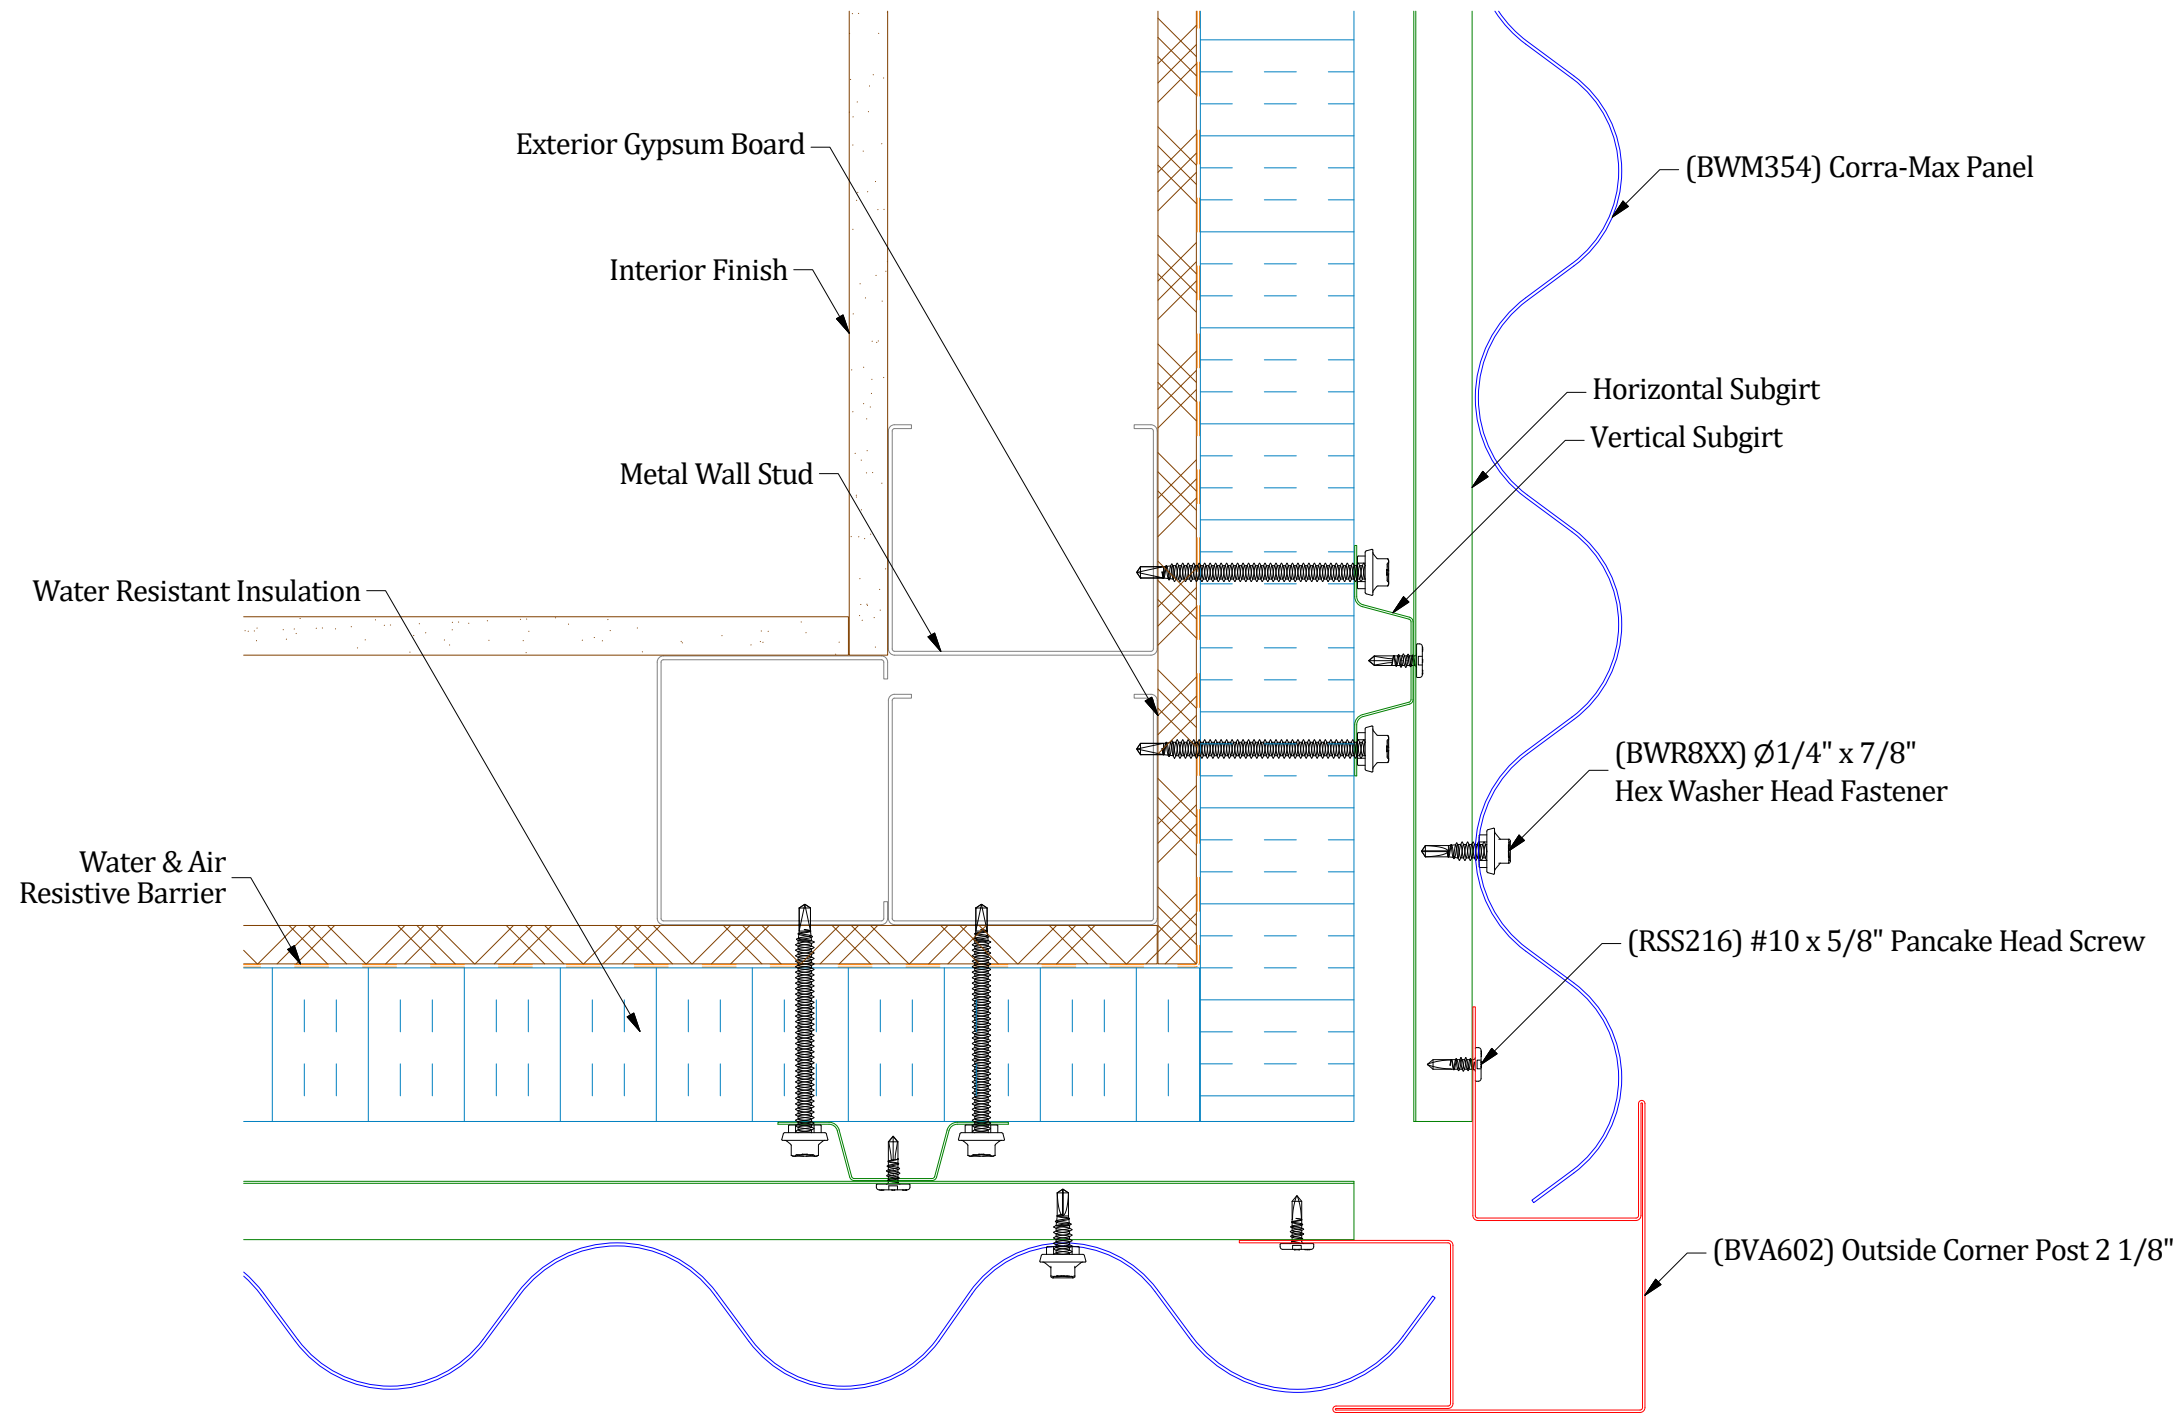

Vertical Panel

(BVA602) Outside Corner Post

Notes:

1) * denotes color side.

ATAS International, Inc.
 Sustainable Solutions For A Better Future
 www.atas.com | info@atas.com
 800.468.1441

Open Framing Outside Corner Post Detail

0	1/12/2026	Initial Release	D.S.	M.L.P.	DWG No.	DWG DATE:	1/12/2026
REV. NO.	DATE	DESCRIPTION OF REVISION	BY	APP	PANELS/PRODUCT:	Corra-Max	SCALE:
							X : X