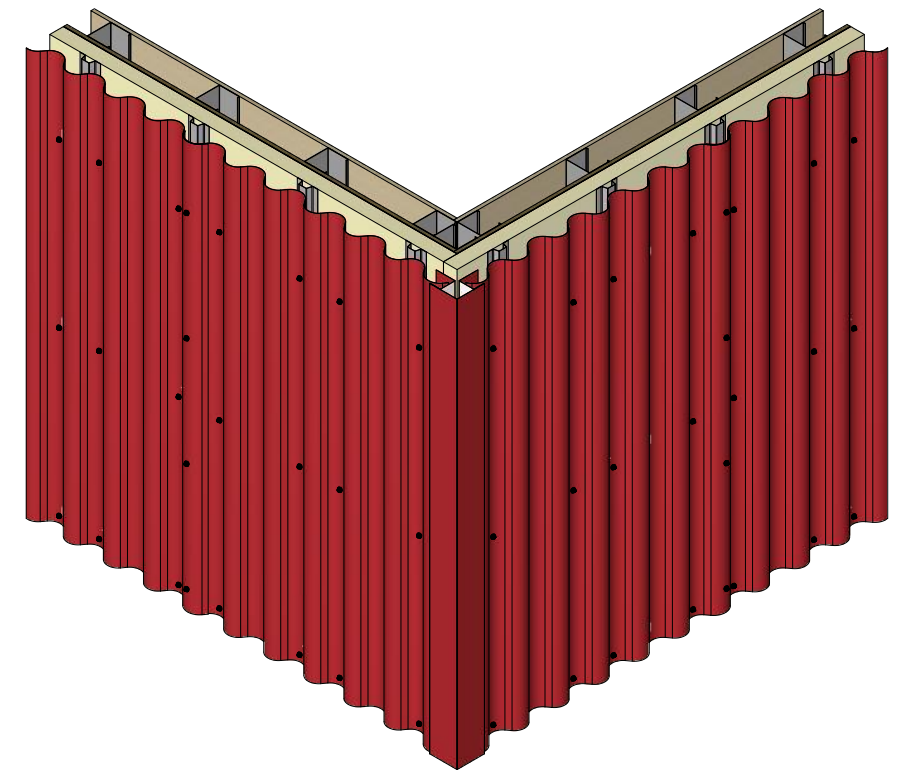

Vertical Panel

(BVA602) Outside Corner Post

Notes:

1) * denotes color side.

ATAS International, Inc.
 Sustainable Solutions For A Better Future
 www.atas.com | info@atas.com
 800.468.1441

Open Framing Outside Corner Post Detail

0	1/12/2026	Initial Release	D.S.	M.L.P.	DWG No.	DWG DATE:	1/12/2026
REV. NO.	DATE	DESCRIPTION OF REVISION	BY	APP	PANELS/PRODUCT:	Corra-Max	SCALE:
							X : X