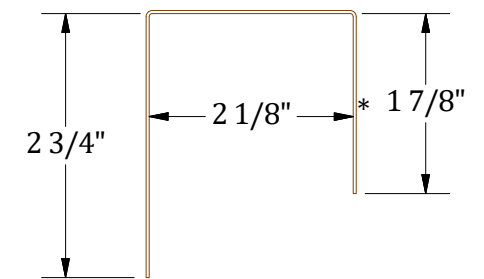

Horizontal Panel

(BVA270) J-Closure

Notes:

1) * denotes color side.

ATAS International, Inc.
 Sustainable Solutions For A Better Future
 www.atas.com | info@atas.com
 800.468.1441

DWG TITLE: Open Framing Top of Wall Detail		DWG No:	DWG DATE: 1/12/2026
REV. NO.	DATE	DESCRIPTION OF REVISION	BY APP
0	1/12/2026	Initial Release	D.S. M.L.P.
PANELS/PRODUCT: Corra-Max			APP BY: D.S. SCALE: B X: X