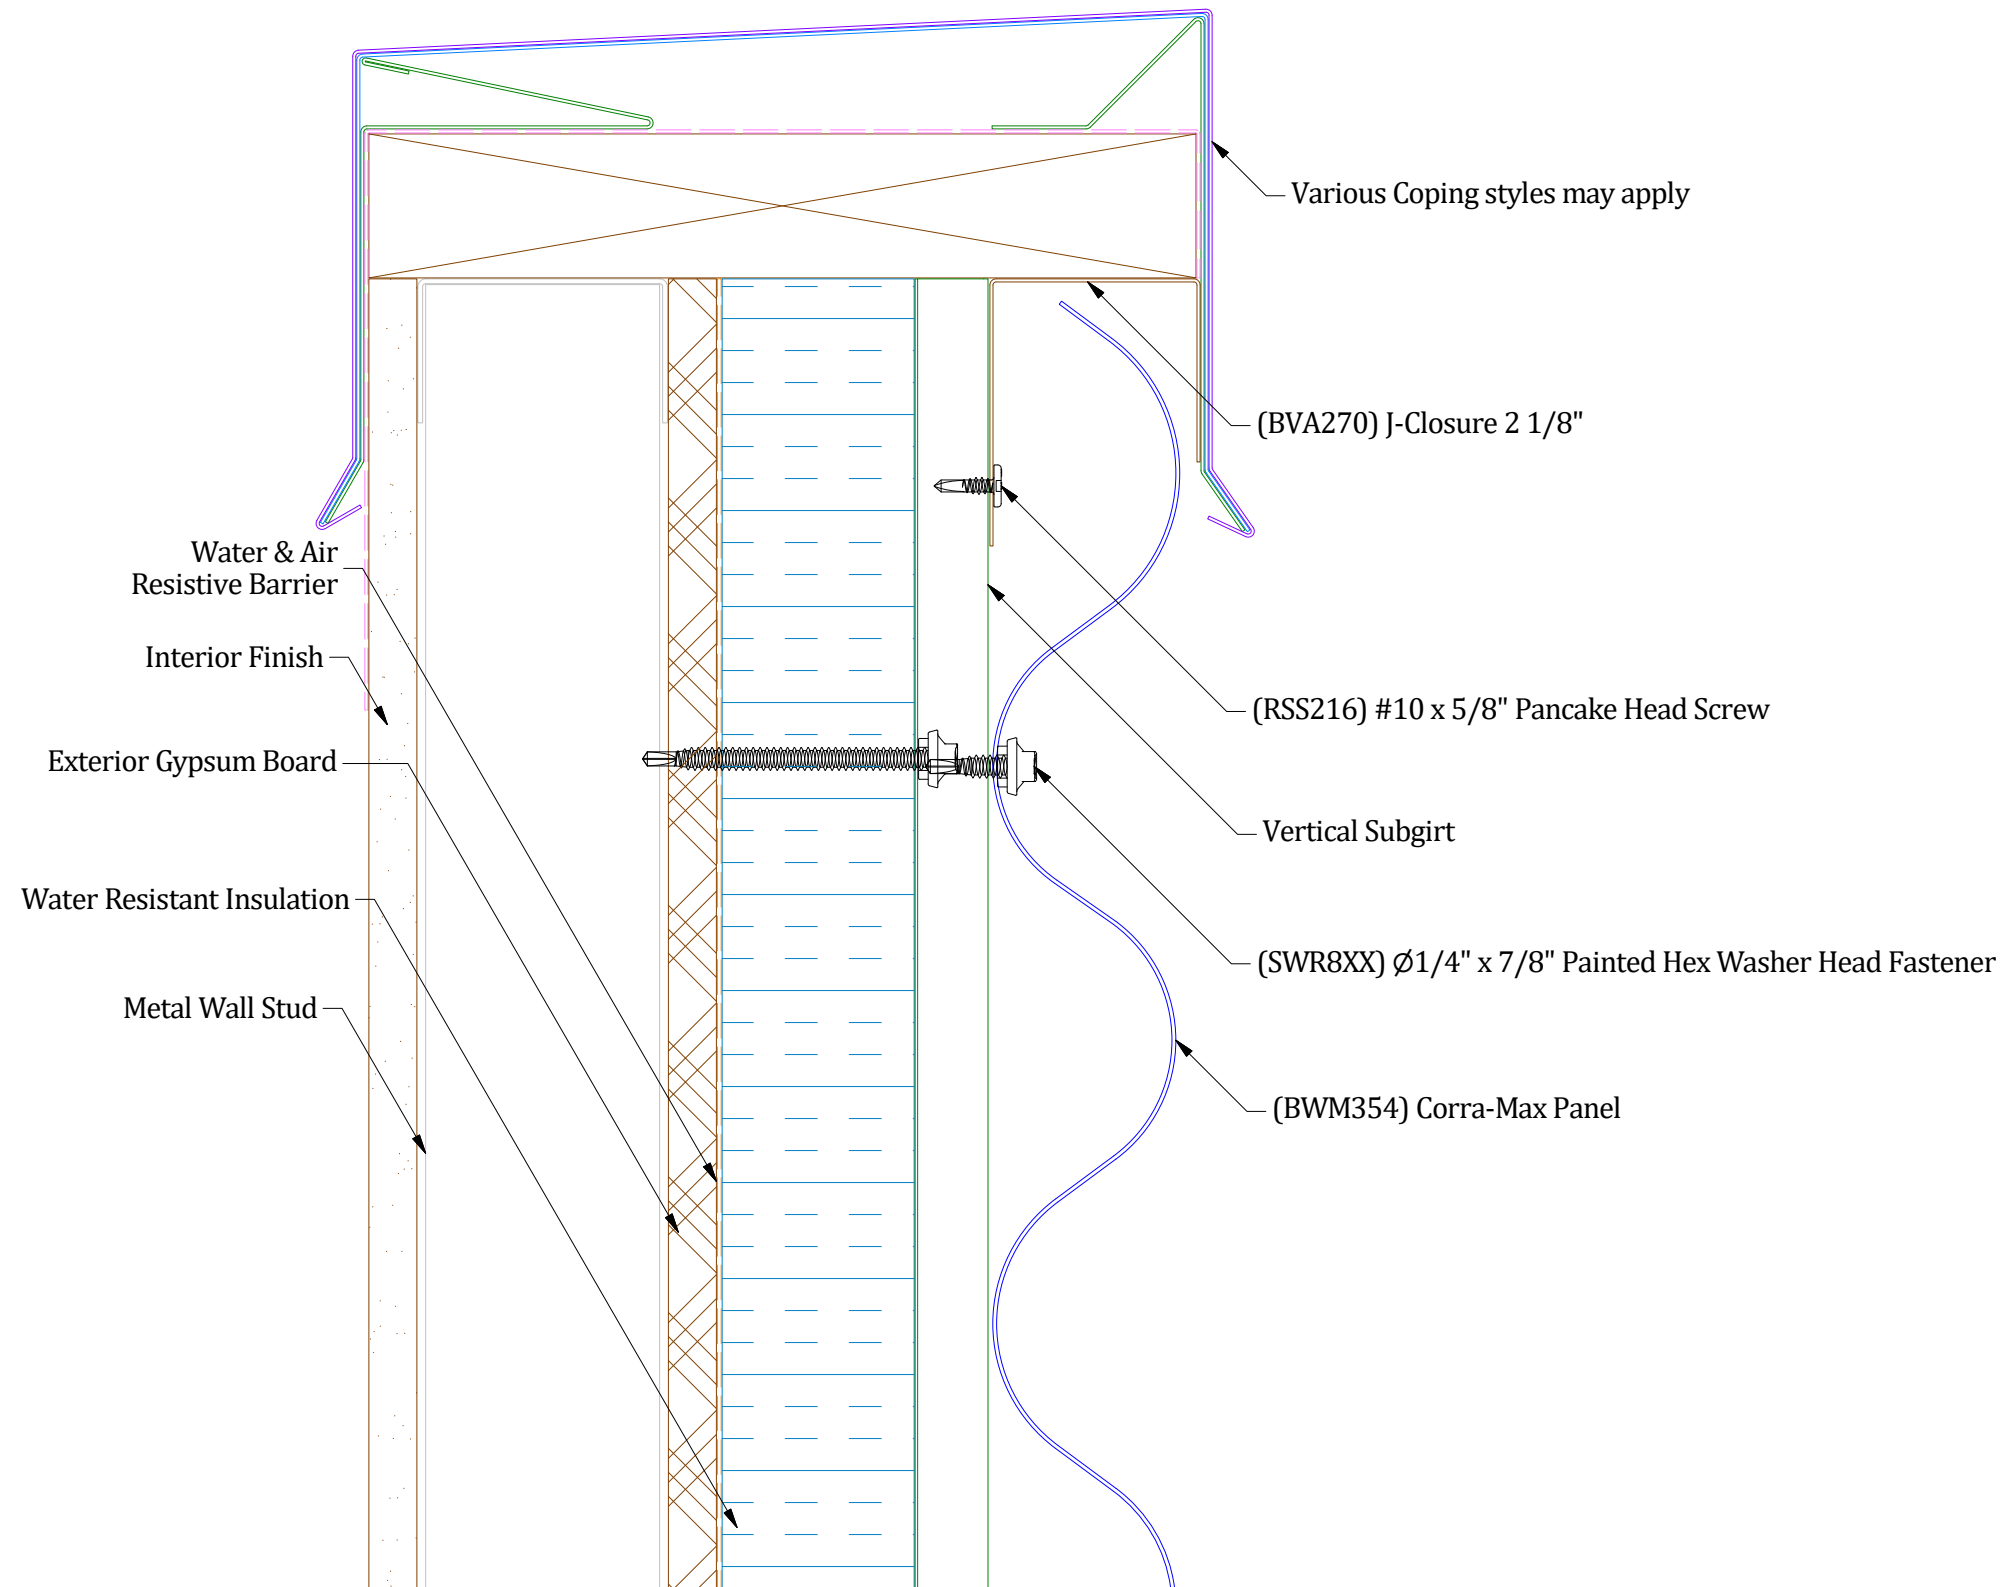

Horizontal Panel

(BVA270) J-Closure

Notes:

1) * denotes color side.

ATAS International, Inc.
 Sustainable Solutions For A Better Future
 www.atas.com | info@atas.com
 800.468.1441

DWG TITLE: Open Framing Top of Wall Detail		DWG No:	DWG DATE: 1/12/2026
REV. NO.	DATE	DESCRIPTION OF REVISION	BY APP
0	1/12/2026	Initial Release	D.S. M.L.P.
PANELS/PRODUCT: Corra-Max			APP BY: D.S. SCALE: B X: X

REV. NO.	DATE	DESCRIPTION OF REVISION	BY	APP
0	1/12/2026	Initial Release	D.S.	M.L.P.