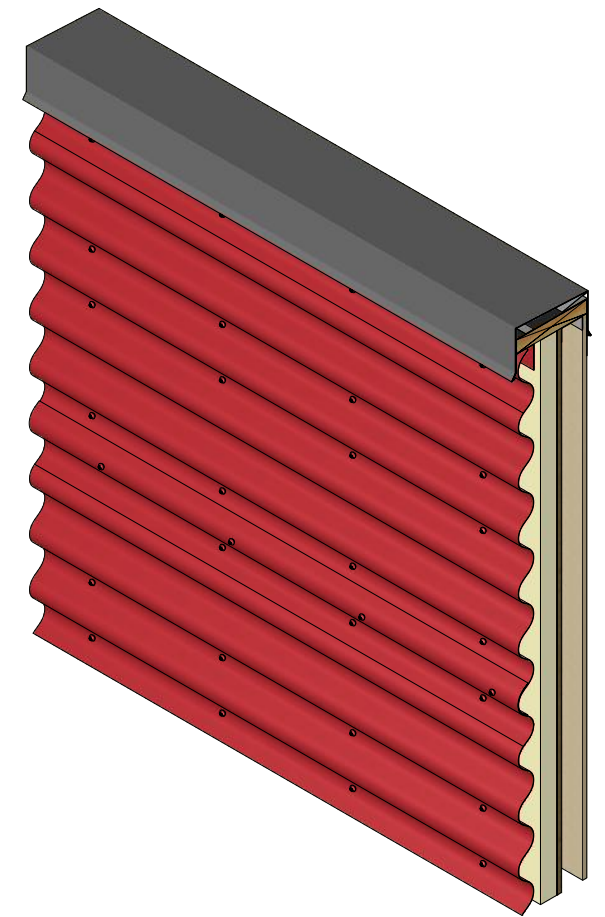

Horizontal Panel

(BVA270) J-Closure

Notes:

1) * denotes color side.

ATAS International, Inc.
 Sustainable Solutions For A Better Future
 www.atas.com | info@atas.com
 800.468.1441

DWG TITLE: Open Framing Top of Wall Detail		DWG No:	DWG DATE: 1/12/2026
REV. NO.	DATE	DESCRIPTION OF REVISION	BY APP
0	1/12/2026	Initial Release	D.S. M.L.P.
PANELS/PRODUCT: Corra-Max			APP BY: D.S. SCALE: B X: X