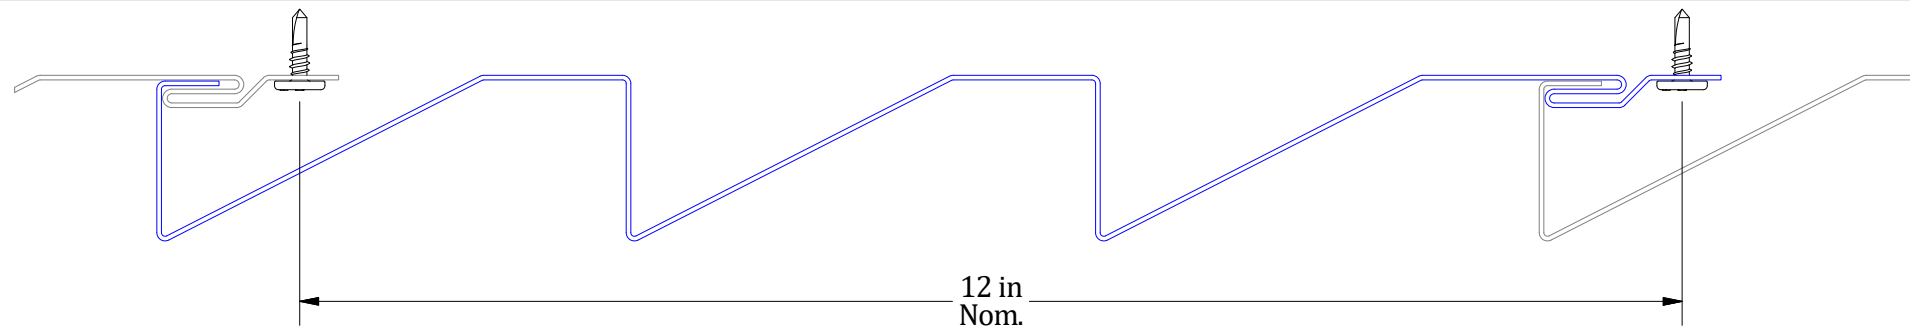

Vertical Panel

Alternative Subgirt Orientation

Notes:

ATAS International, Inc.
Sustainable Solutions For A Better Future
www.atas.com | info@atas.com
800.468.1441

DWG TITLE: Open Framing Installation Detail	
DWG No.:	DWG DATE: 5/1/2026
APP BY: M.L.P.	APP DATE: 5/1/2026
BY: D.S.	SCALE: X : X
PANELS/PRODUCT: (MFF) MultiFin	