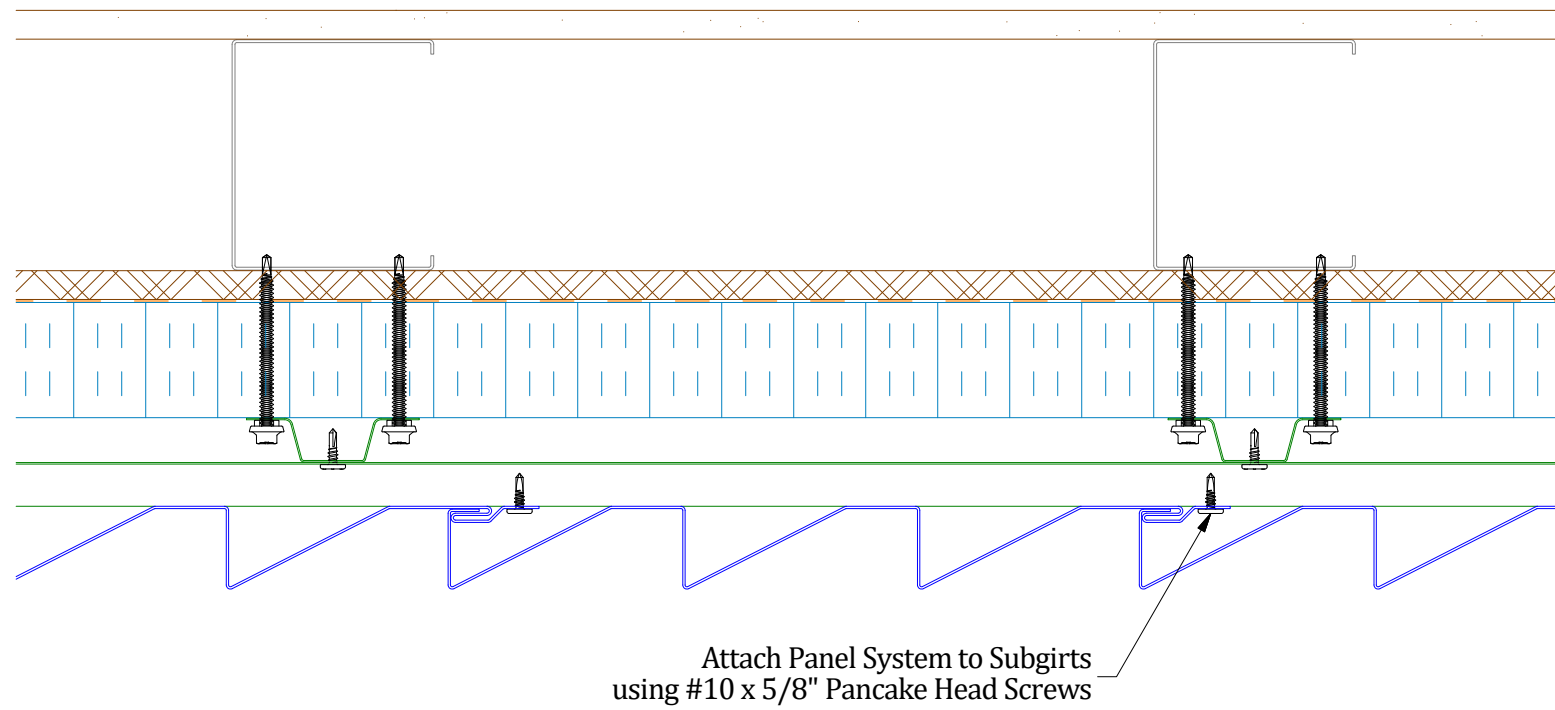

Vertical Panel

Alternative Subgirt Orientation

Notes:

ATAS International, Inc.
Sustainable Solutions For A Better Future
www.atas.com | info@atas.com
800.468.1441

DWG TITLE: Open Framing Installation Detail	
DWG No.:	DWG DATE: 5/1/2026
APP BY: M.L.P.	APP DATE: 5/1/2026
BY: D.S.	SCALE: X : X
PANELS/PRODUCT: (MFF) MultiFin	