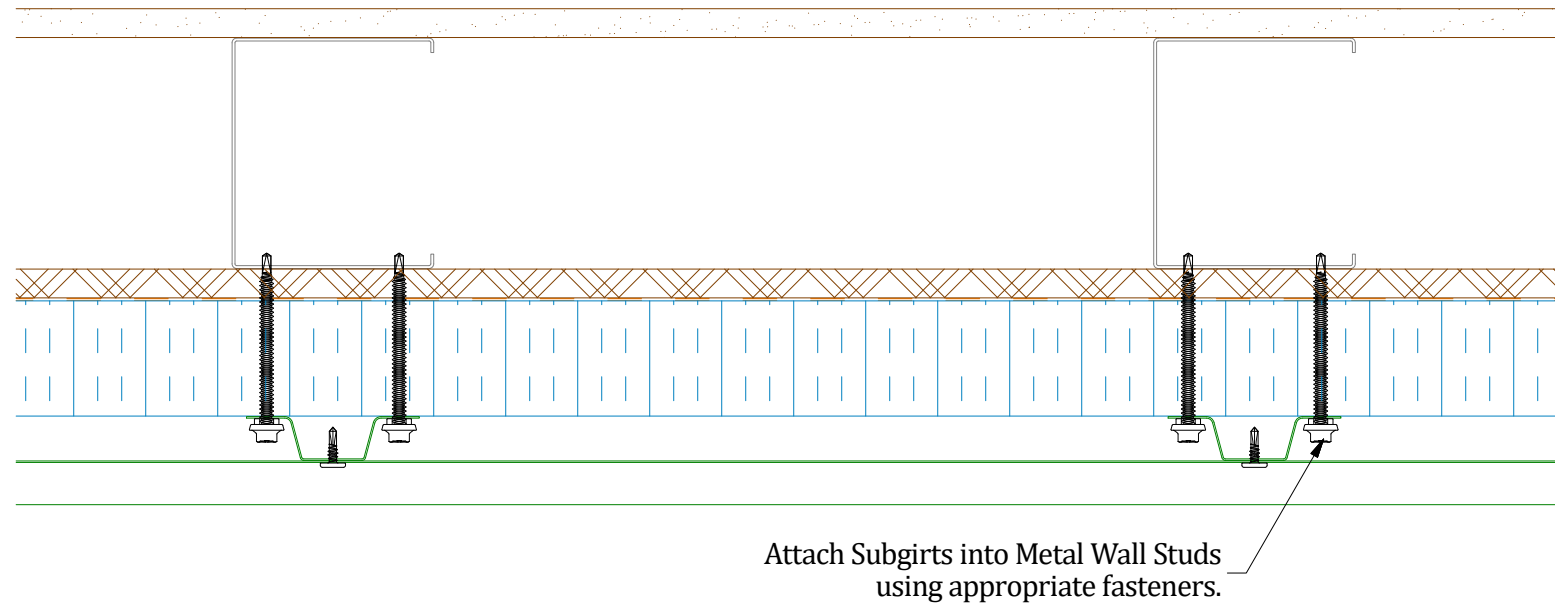

Vertical Panel

Alternative Subgirt Orientation

Notes:

ATAS International, Inc.
Sustainable Solutions For A Better Future
www.atas.com | info@atas.com
800.468.1441

DWG TITLE: Open Framing Installation Detail	
DWG No.:	DWG DATE: 5/1/2026
APP BY: M.L.P.	APP DATE: 5/1/2026
BY: D.S.	SCALE: X : X
PANELS/PRODUCT: (MFF) MultiFin	