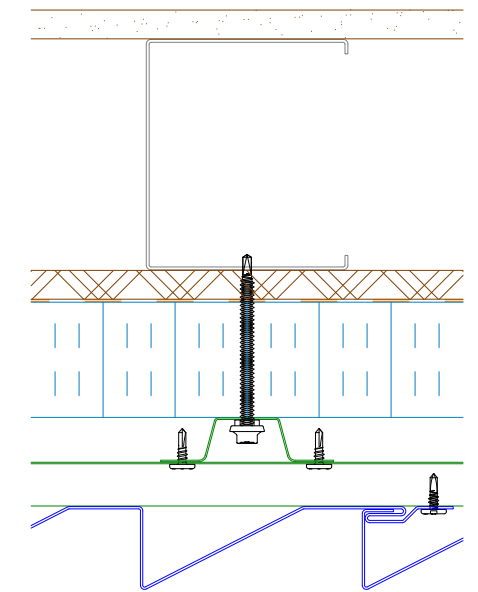

Vertical Panel

Alternative Subgirt Orientation

Notes:

ATAS International, Inc.
Sustainable Solutions For A Better Future
www.atas.com | info@atas.com
800.468.1441

DWG TITLE: Open Framing Installation Detail	
DWG No.:	DWG DATE: 5/1/2026
APP BY: M.L.P.	APP DATE: 5/1/2026
BY: D.S.	SCALE: X : X
PANELS/PRODUCT: (MFF) MultiFin	