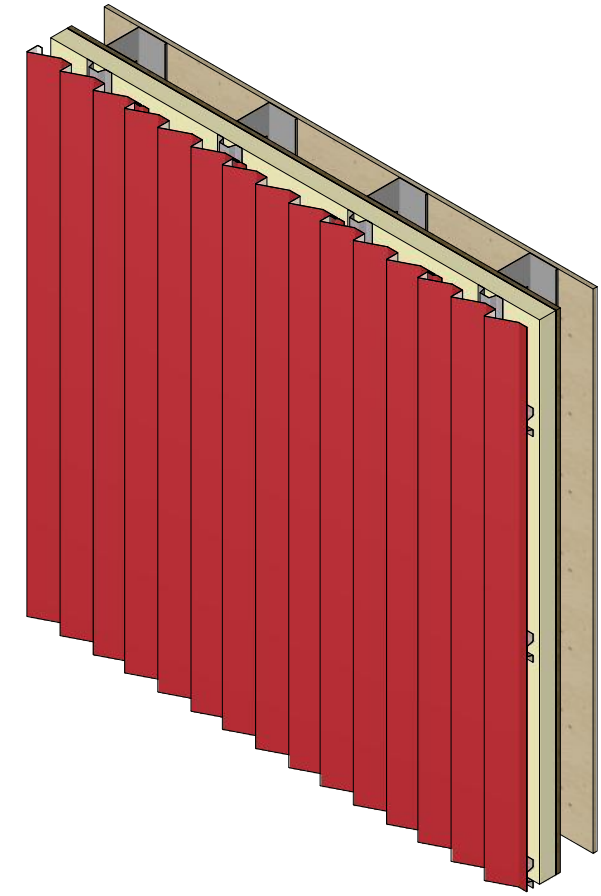

Vertical Panel

Alternative Subgirt Orientation

Notes:

ATAS International, Inc.
Sustainable Solutions For A Better Future
www.atas.com | info@atas.com
800.468.1441

DWG TITLE: Open Framing Installation Detail	
DWG No.:	DWG DATE: 5/1/2026
APP BY: M.L.P.	APP DATE: 5/1/2026
BY: D.S.	SCALE: X : X
PANELS/PRODUCT: (MFF) MultiFin	