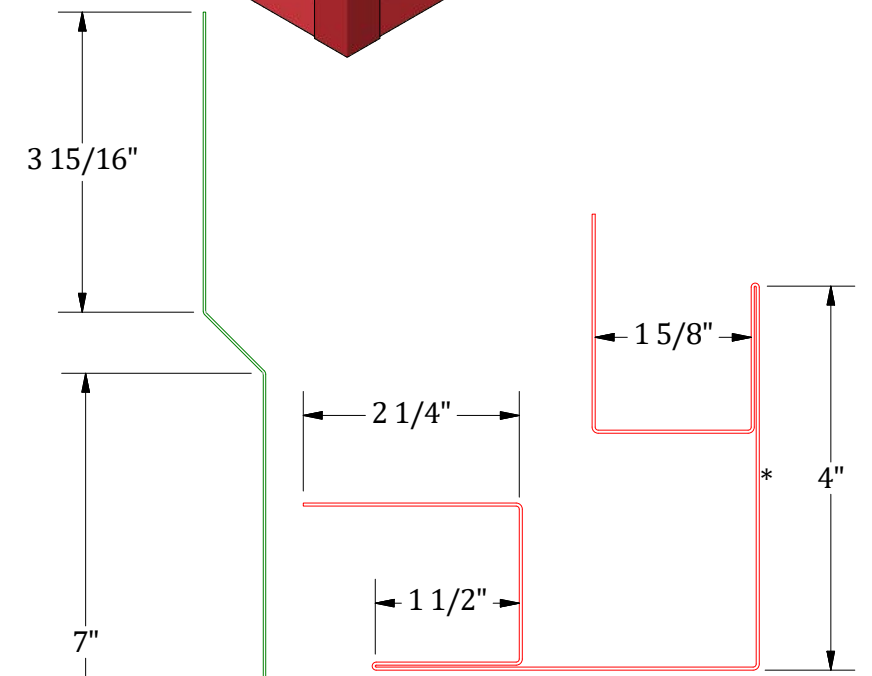

Horizontal Panel

Outside Corner Post

Outside Corner Support Plate

Notes:

1) * denotes color side.

ATAS International, Inc.
Sustainable Solutions For A Better Future
www.atas.com | info@atas.com
800.468.1441

Open Framing Outside Corner Post Detail

0	5/1/2026	Initial Release	M.L.P.	D.S.
REV. NO.	DATE	DESCRIPTION OF REVISION	BY	APP

DWG No.	DWG DATE:
M.L.P.	5/1/2026
APP BY:	APP DATE:
D.S.	5/1/2026
PANELS/PRODUCT:	SCALE:
(MFF) MultiFin	X : X