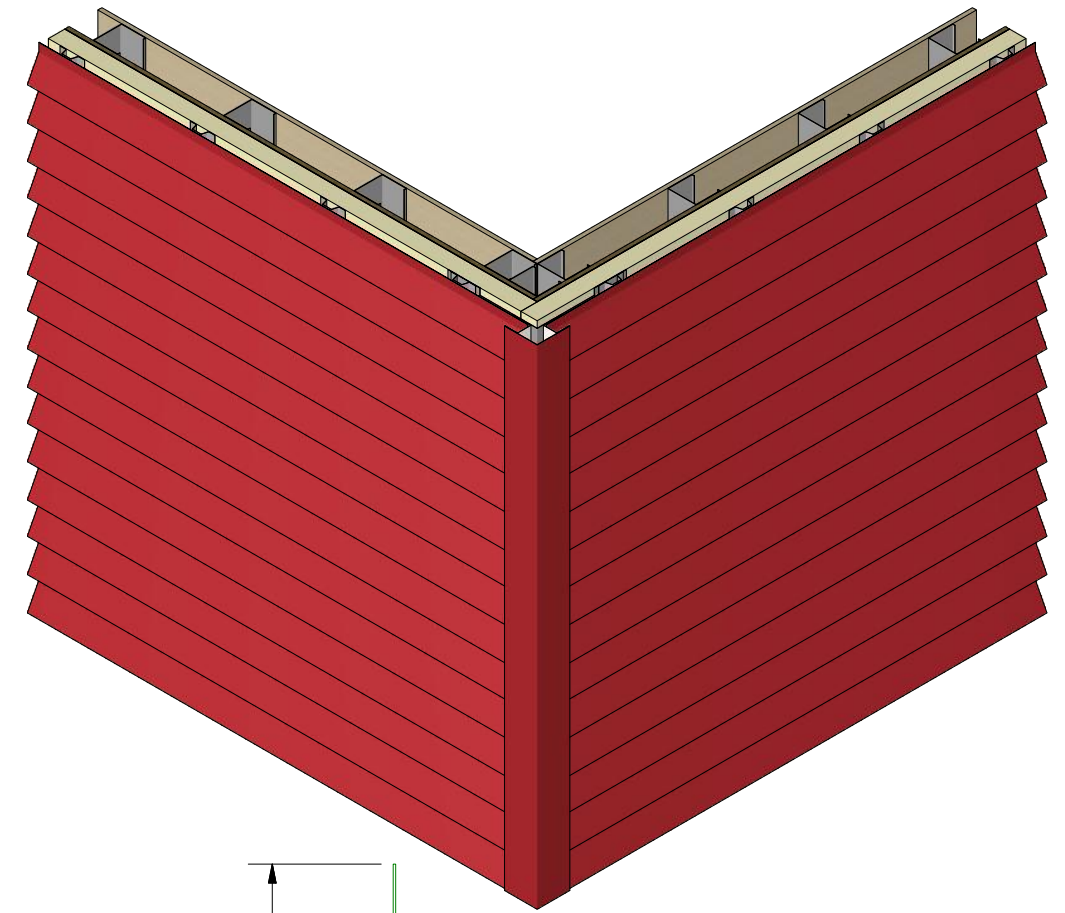

Horizontal Panel

Outside Corner Post

Outside Corner Support Plate

Notes:

1) * denotes color side.

ATAS International, Inc.
Sustainable Solutions For A Better Future
www.atas.com | info@atas.com
800.468.1441

Open Framing Outside Corner Post Detail

0	5/1/2026	Initial Release	M.L.P.	D.S.
REV. NO.	DATE	DESCRIPTION OF REVISION	BY	APP

DWG No.	DWG DATE:
M.L.P.	5/1/2026
APP BY:	APP DATE:
D.S.	5/1/2026
PANELS/PRODUCT:	SCALE:
(MFF) MultiFin	X : X