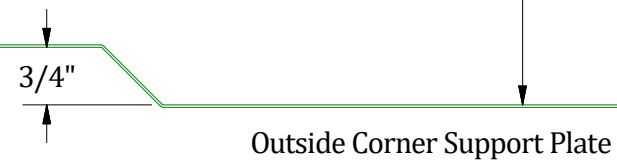

Horizontal Panel

Outside Corner Post

Outside Corner Support Plate

Notes:

1) * denotes color side.

ATAS International, Inc.
Sustainable Solutions For A Better Future
www.atas.com | info@atas.com
800.468.1441

Open Framing Outside Corner Post Detail

0	5/1/2026	Initial Release	M.L.P.	D.S.
REV. NO.	DATE	DESCRIPTION OF REVISION	BY	APP

DWG No.	DWG DATE:
M.L.P.	5/1/2026
APP BY:	APP DATE:
D.S.	5/1/2026
PANELS/PRODUCT:	SCALE:
(MFF) MultiFin	X : X