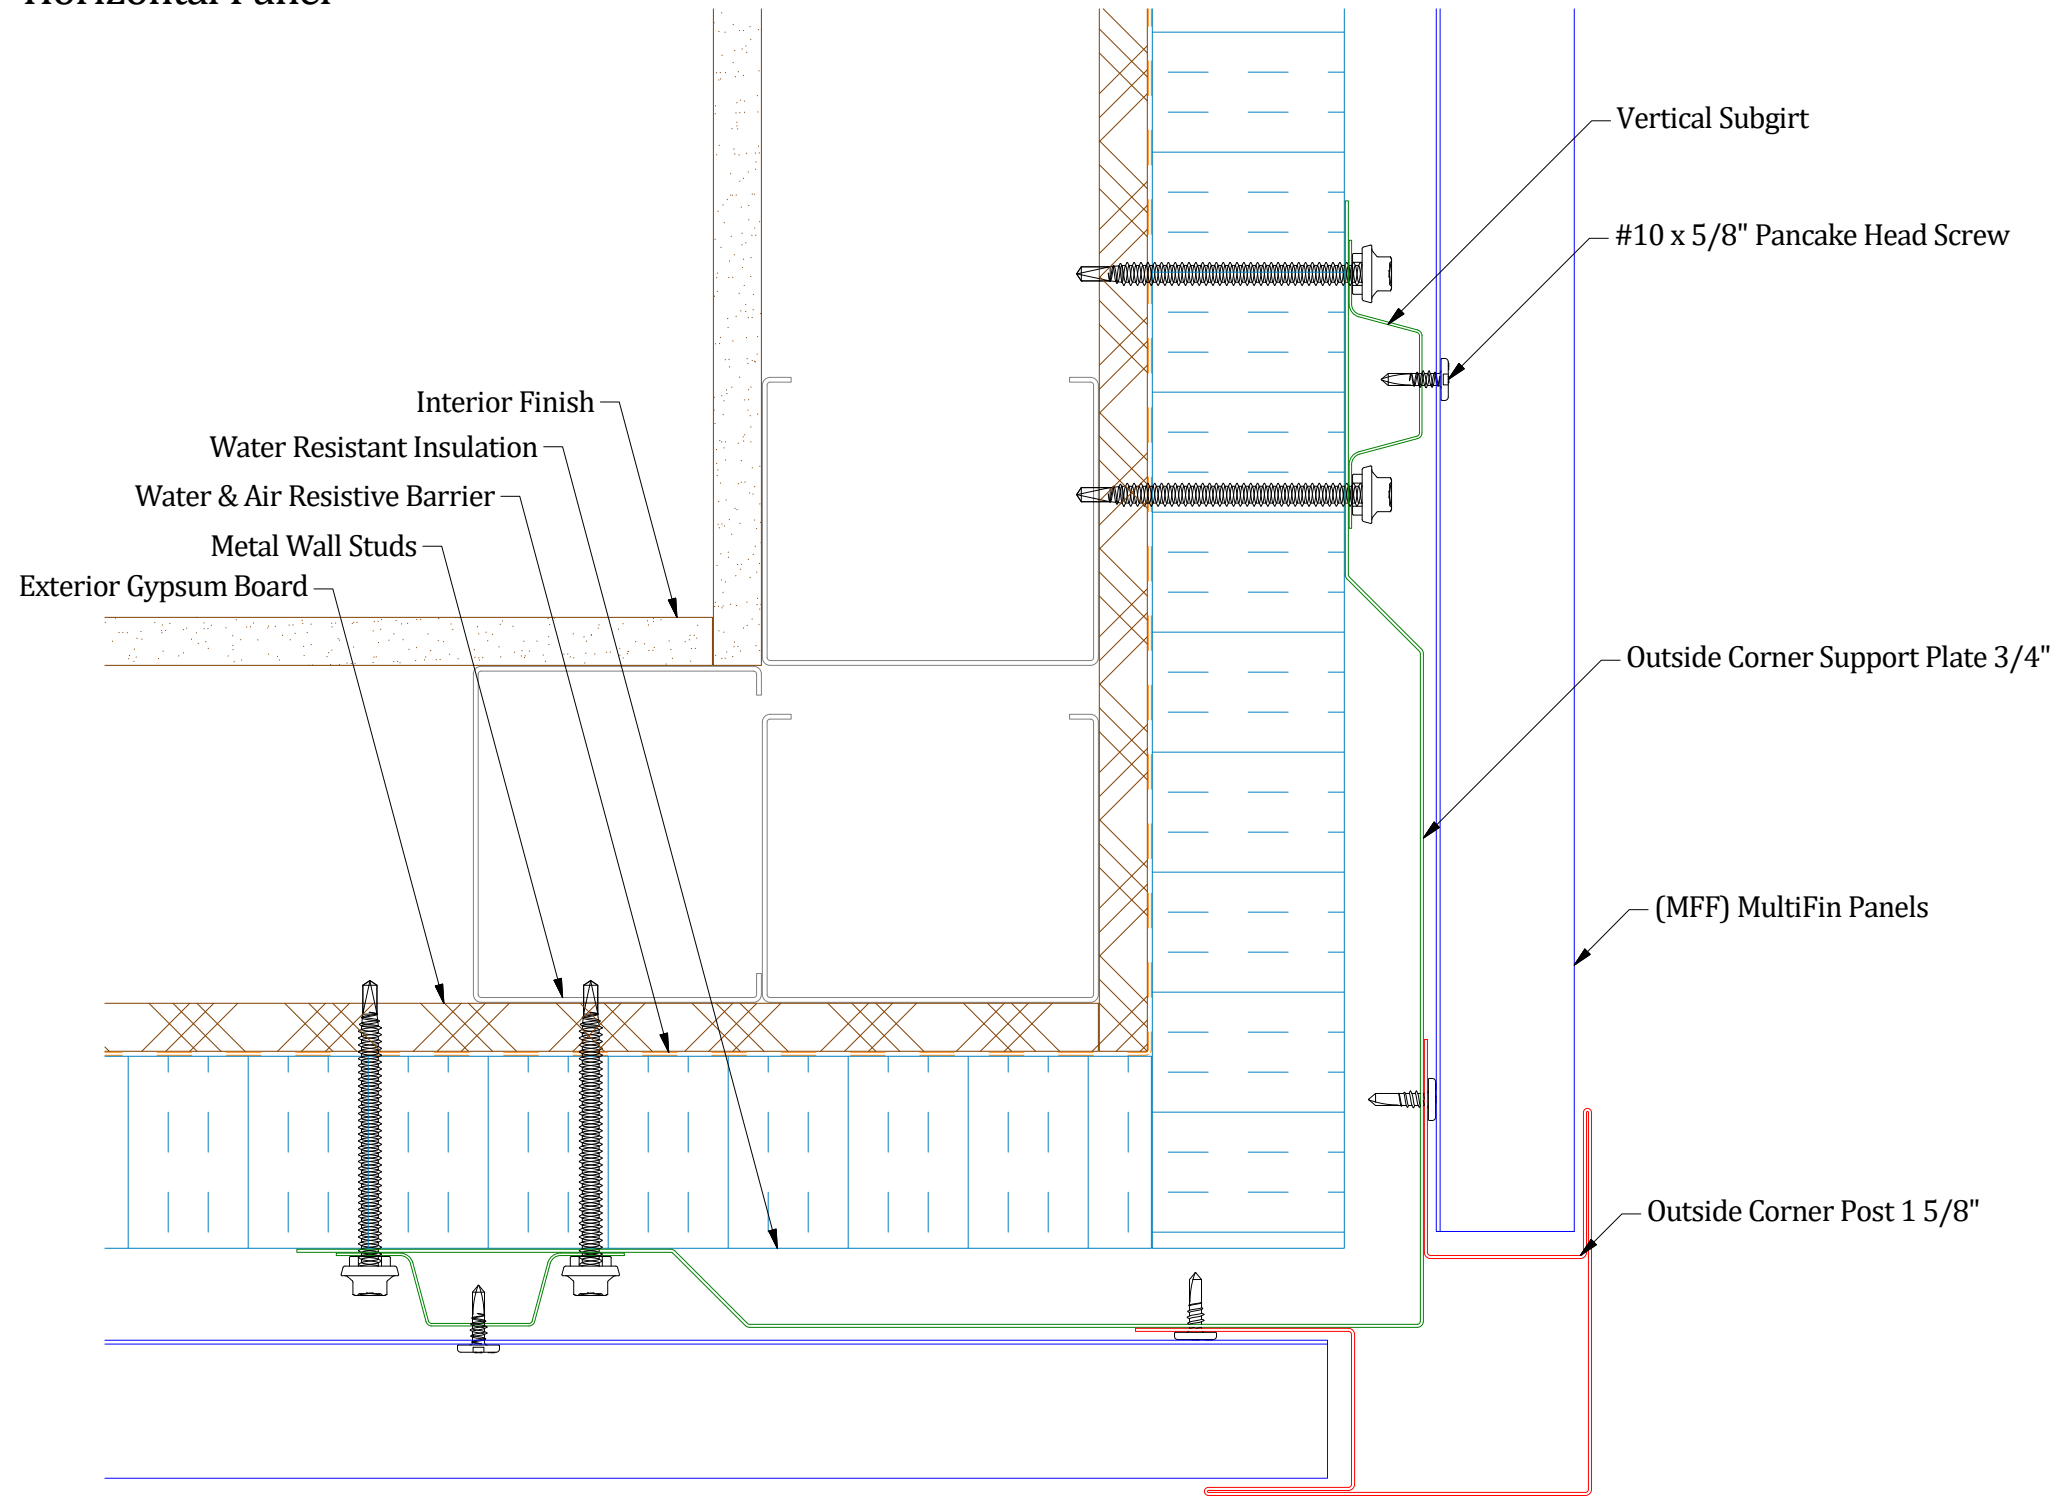

Horizontal Panel

Outside Corner Post

Outside Corner Support Plate

Notes:

1) * denotes color side.

ATAS International, Inc.
Sustainable Solutions For A Better Future
www.atas.com | info@atas.com
800.468.1441

Open Framing Outside Corner Post Detail

0	5/1/2026	Initial Release	M.L.P.	D.S.
REV. NO.	DATE	DESCRIPTION OF REVISION	BY	APP

DWG No.	DWG DATE:
M.L.P.	5/1/2026
APP BY:	APP DATE:
D.S.	5/1/2026
PANELS/PRODUCT:	SCALE:
(MFF) MultiFin	X : X