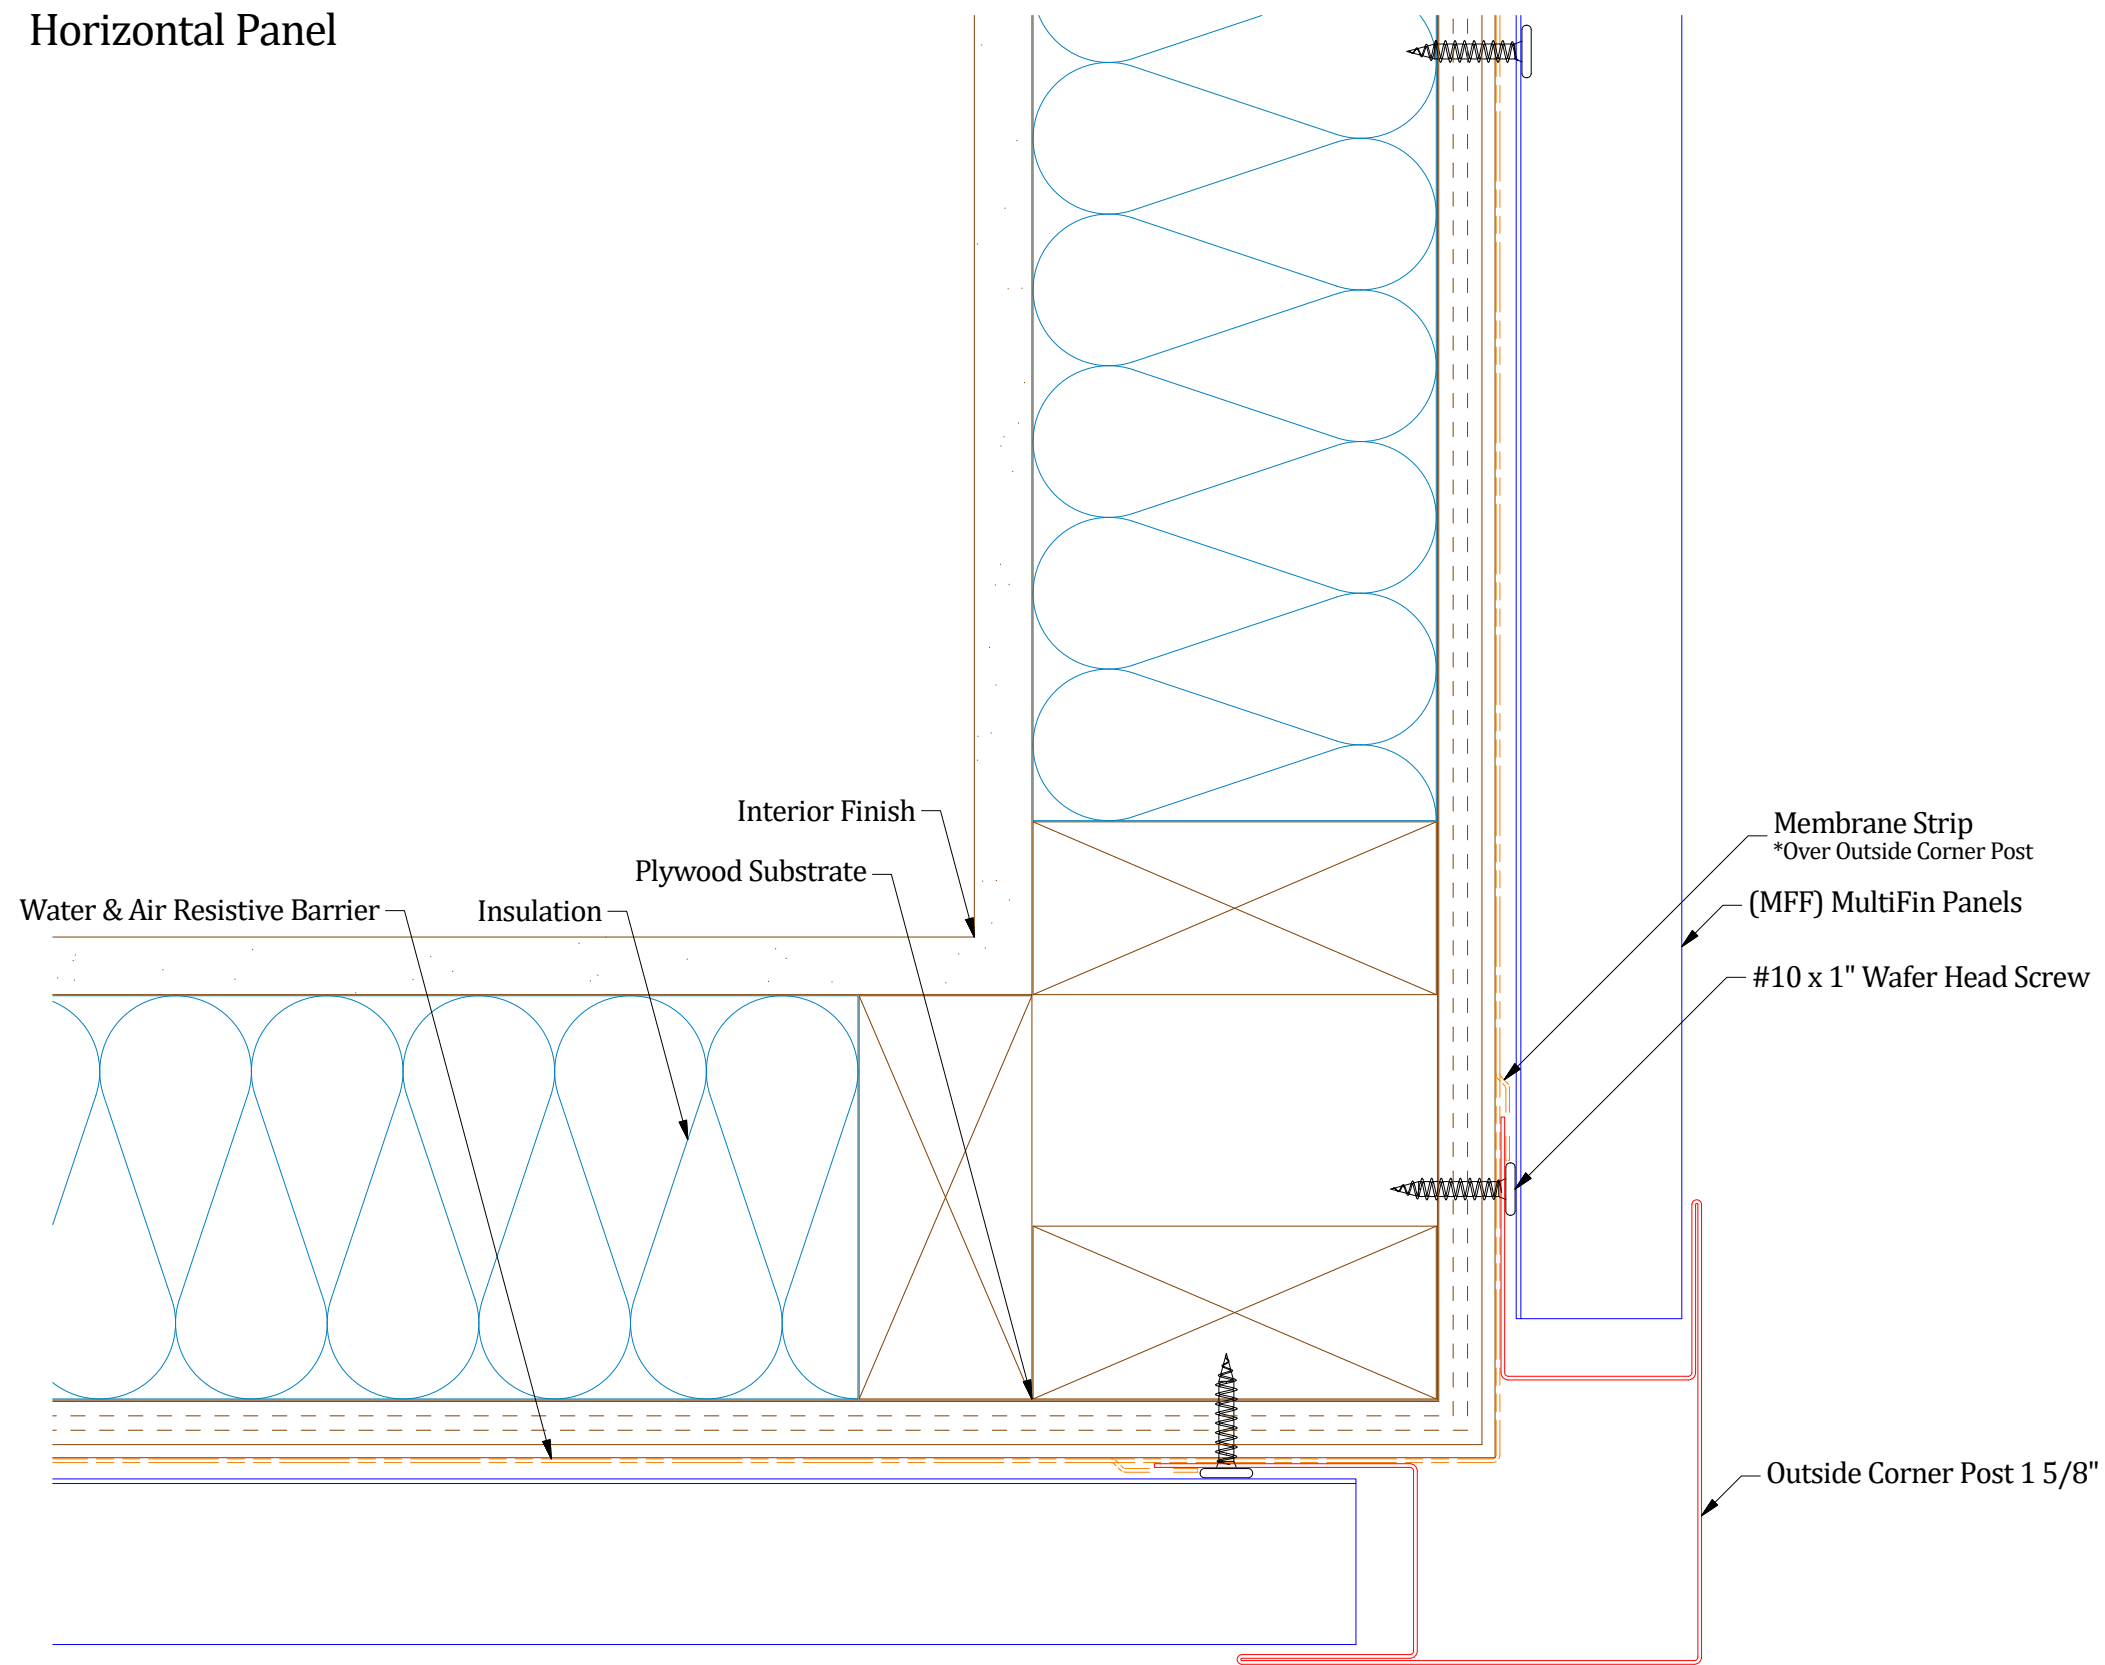

Horizontal Panel

Outside Corner Post

Notes:
1) * denotes color side.

ATAS International, Inc.
Sustainable Solutions For A Better Future
www.atas.com | info@atas.com
800.468.1441

REV. NO.		DATE	DESCRIPTION OF REVISION	BY	APP	DWG TITLE: Outside Corner Post Detail	
0	4/30/2026	Initial Release		M.L.P.	D.S.	DWG No.:	
						DWG DATE: 4/30/2026	
						APP BY: D.S.	
						APP DATE: 4/30/2026	
						PANELS/PRODUCT: (MFF) MultiFin	
						SHEET SIZE: B	
						SCALE: X : X	