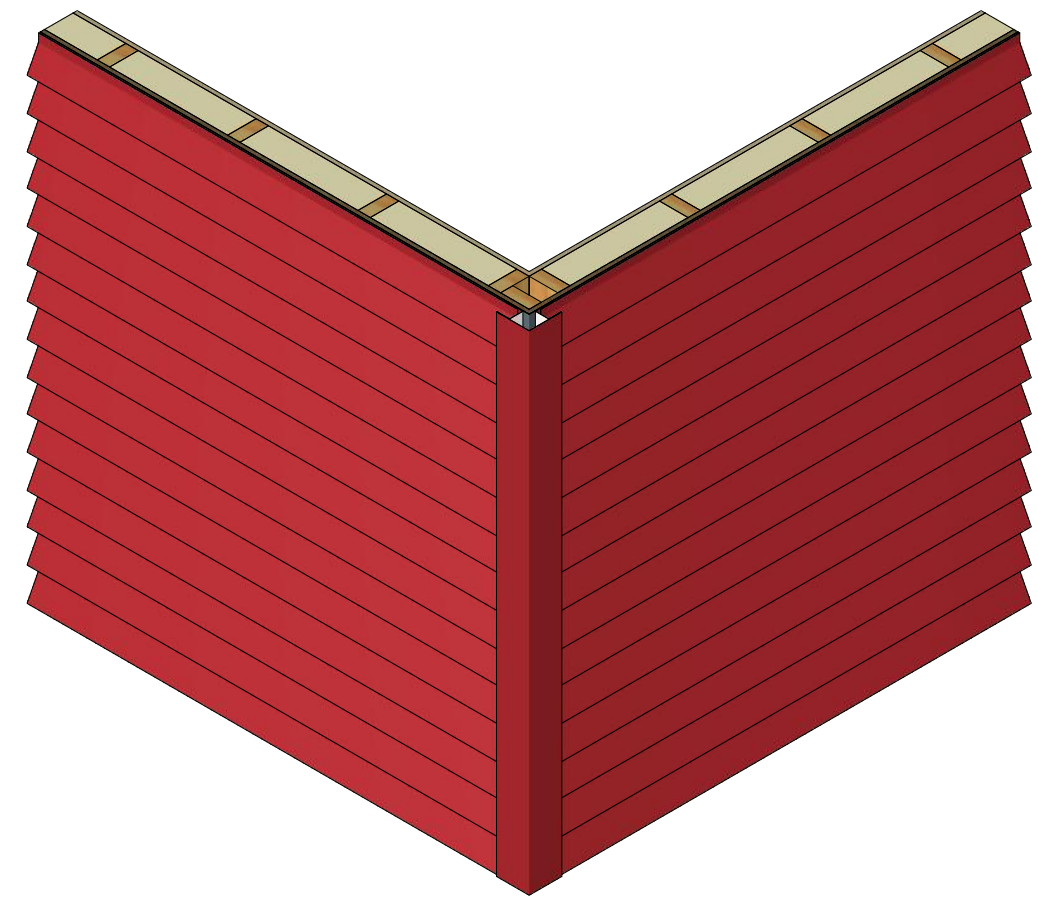

Horizontal Panel

Outside Corner Post

Notes:
1) * denotes color side.

ATAS International, Inc.
Sustainable Solutions For A Better Future
www.atas.com | info@atas.com
800.468.1441

REV. NO.		DATE	DESCRIPTION OF REVISION	BY	APP	DWG TITLE: Outside Corner Post Detail	
0	4/30/2026	Initial Release		M.L.P.	D.S.	DWG No.:	
						DWG DATE: 4/30/2026	
						APP BY: D.S.	
						APP DATE: 4/30/2026	
						PANELS/PRODUCT: (MFF) MultiFin	
						SHEET SIZE: B	
						SCALE: X : X	