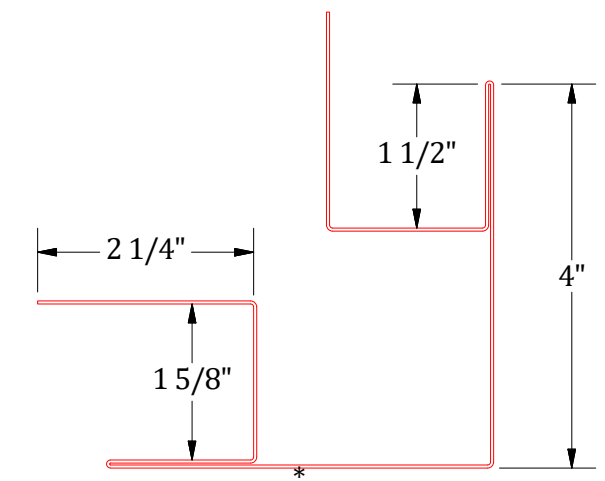

Horizontal Panel

Outside Corner Post

Notes:
1) * denotes color side.

ATAS International, Inc.
Sustainable Solutions For A Better Future
www.atas.com | info@atas.com
800.468.1441

REV. NO.		DATE	DESCRIPTION OF REVISION	BY	APP	DWG TITLE: Outside Corner Post Detail	
0	4/30/2026	Initial Release		M.L.P.	D.S.	DWG No.:	
						DWG DATE: 4/30/2026	
						APP BY: D.S.	
						APP DATE: 4/30/2026	
						PANELS/PRODUCT: (MFF) MultiFin	
						SHEET SIZE: B	
						SCALE: X : X	