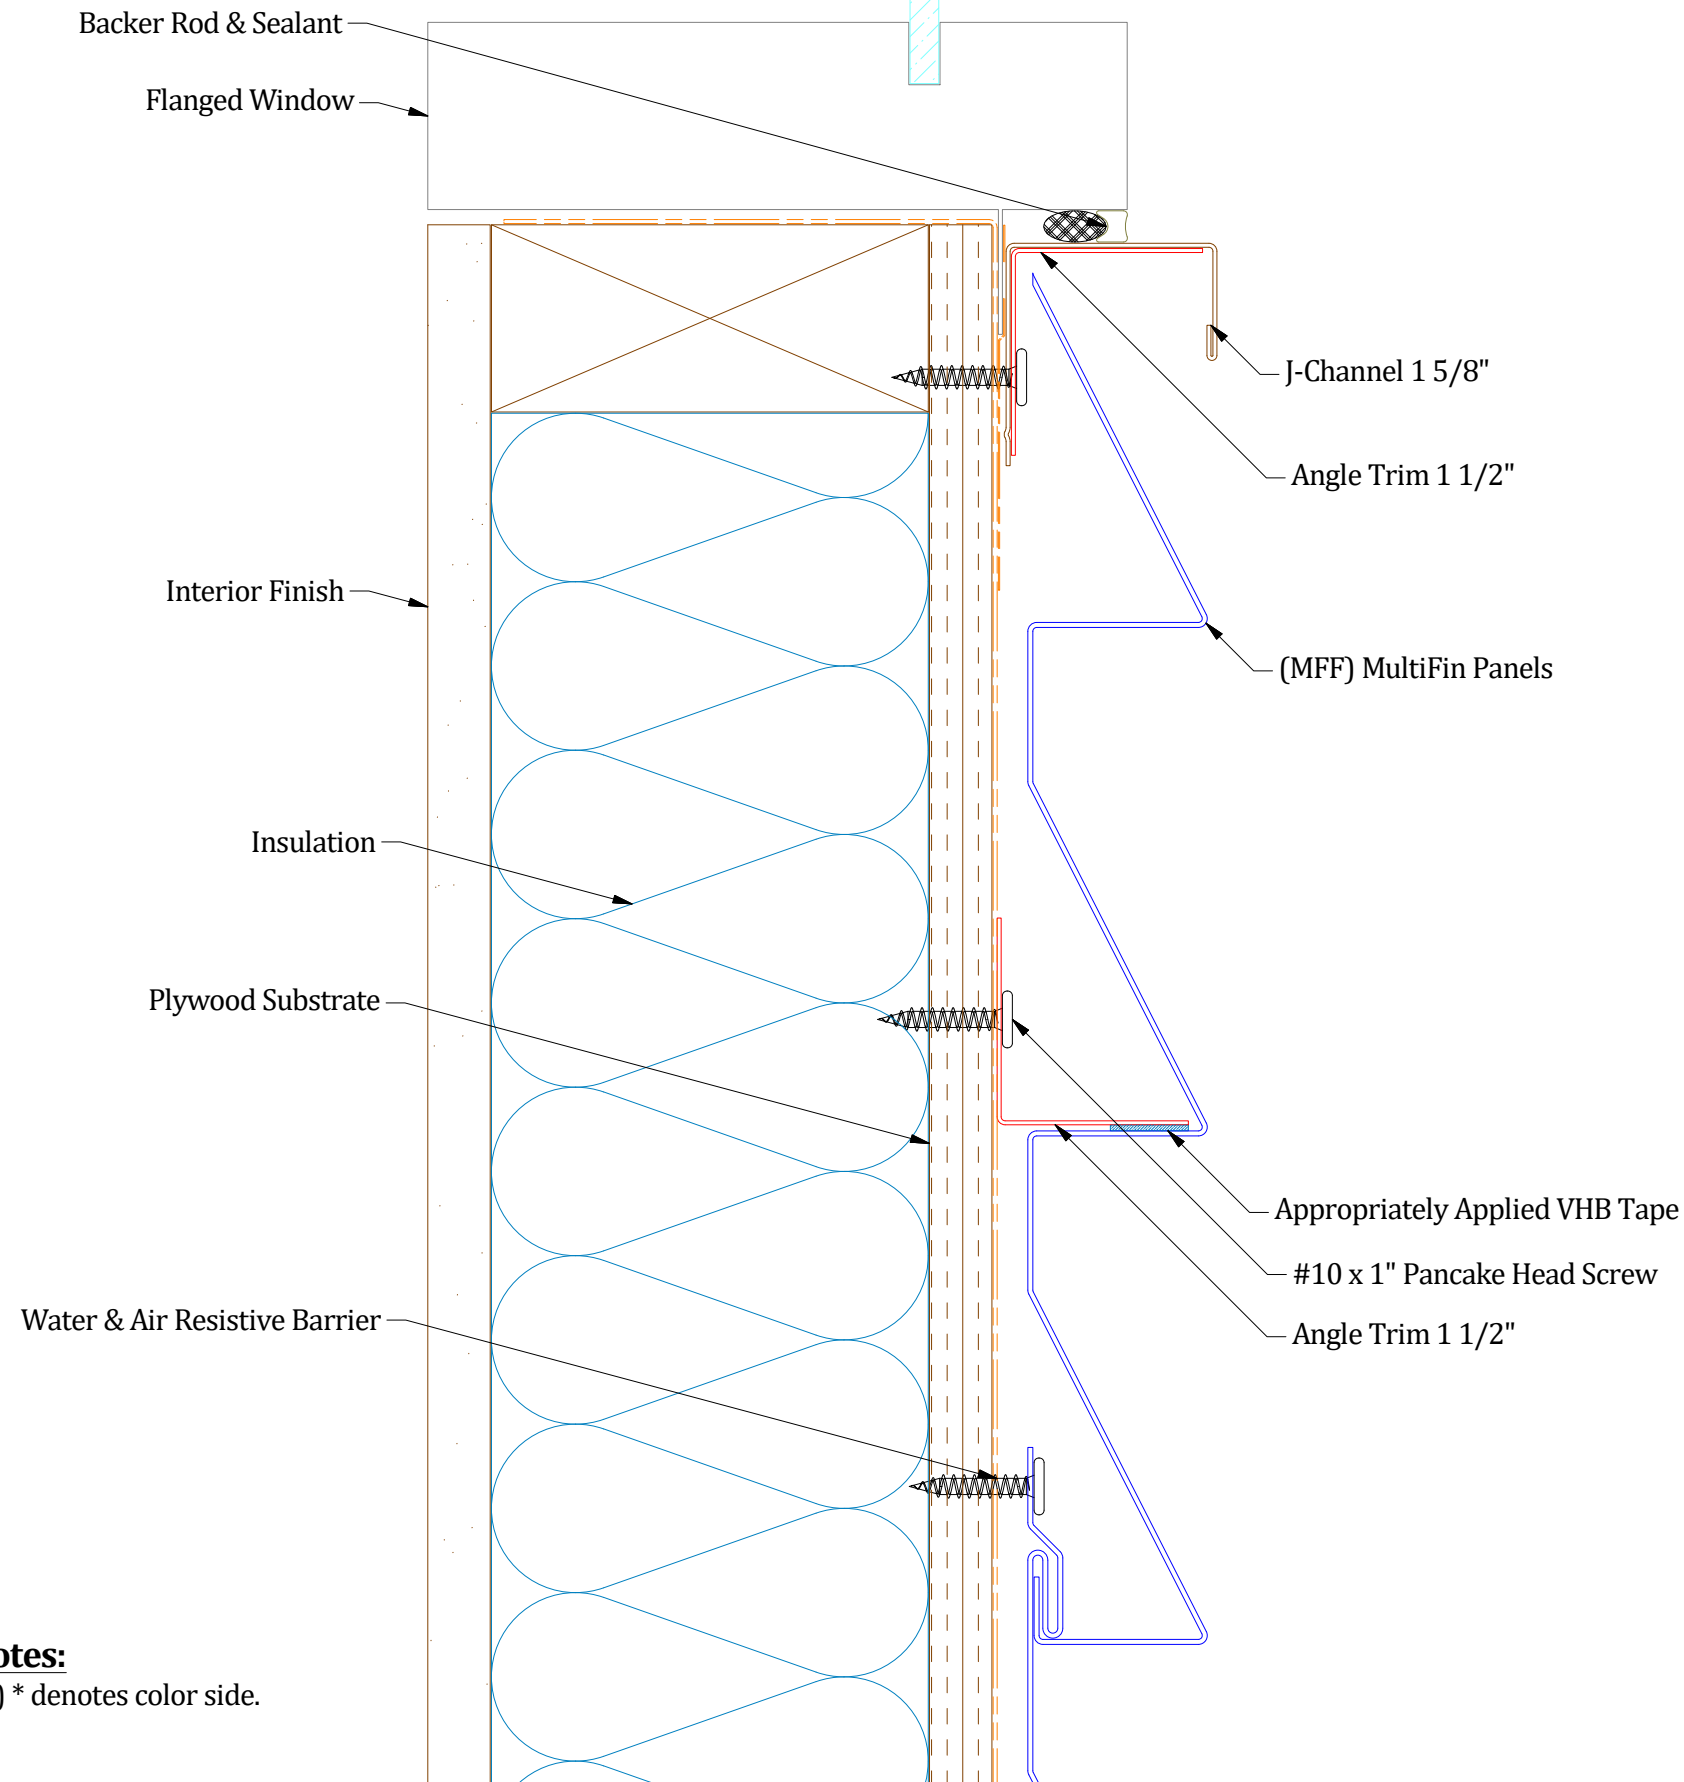

Horizontal Panel

Angle Trim

J-Channel

Notes:
1) * denotes color side.

ATAS International, Inc.
Sustainable Solutions For A Better Future
www.atas.com | info@atas.com
800.468.1441

REV. NO.		DATE	DESCRIPTION OF REVISION	BY	APP	DWG TITLE: Flanged Window Sill Detail	
0	4/30/2026	Initial Release		M.L.P.	D.S.	DWG No.:	
						DWG DATE: 4/30/2026	
						APP BY: D.S.	
						APP DATE: 4/30/2026	
						SHEET SIZE: B	
						SCALE: X : X	