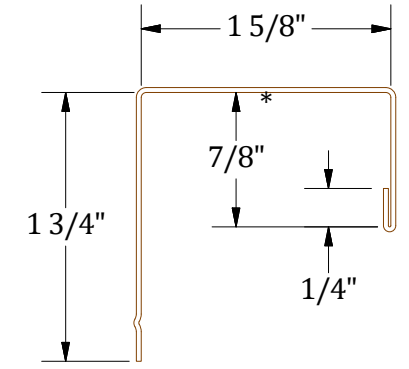

Horizontal Panel

Angle Trim

J-Channel

Notes:
1) * denotes color side.

ATAS International, Inc.
Sustainable Solutions For A Better Future
www.atas.com | info@atas.com
800.468.1441

REV. NO.		DATE	DESCRIPTION OF REVISION	BY	APP	DWG TITLE: Flanged Window Sill Detail	
0	4/30/2026	Initial Release		M.L.P.	D.S.	DWG No.:	
						DWG DATE: 4/30/2026	
						APP BY: D.S.	
						APP DATE: 4/30/2026	
						SHEET SIZE: B	
						SCALE: X : X	