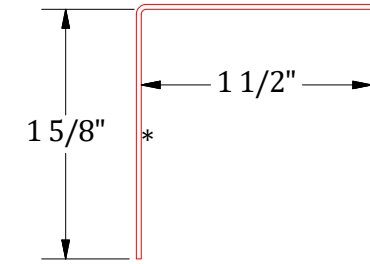

Horizontal Panel

Angle Trim

J-Channel

Notes:
1) * denotes color side.

ATAS International, Inc.
Sustainable Solutions For A Better Future
www.atas.com | info@atas.com
800.468.1441

REV. NO.		DATE	DESCRIPTION OF REVISION	BY	APP	DWG TITLE: Flanged Window Sill Detail	
0	4/30/2026	Initial Release		M.L.P.	D.S.	DWG No.:	
						DWG DATE: 4/30/2026	
						APP BY: D.S.	
						APP DATE: 4/30/2026	
						SHEET SIZE: B	
						SCALE: X : X	