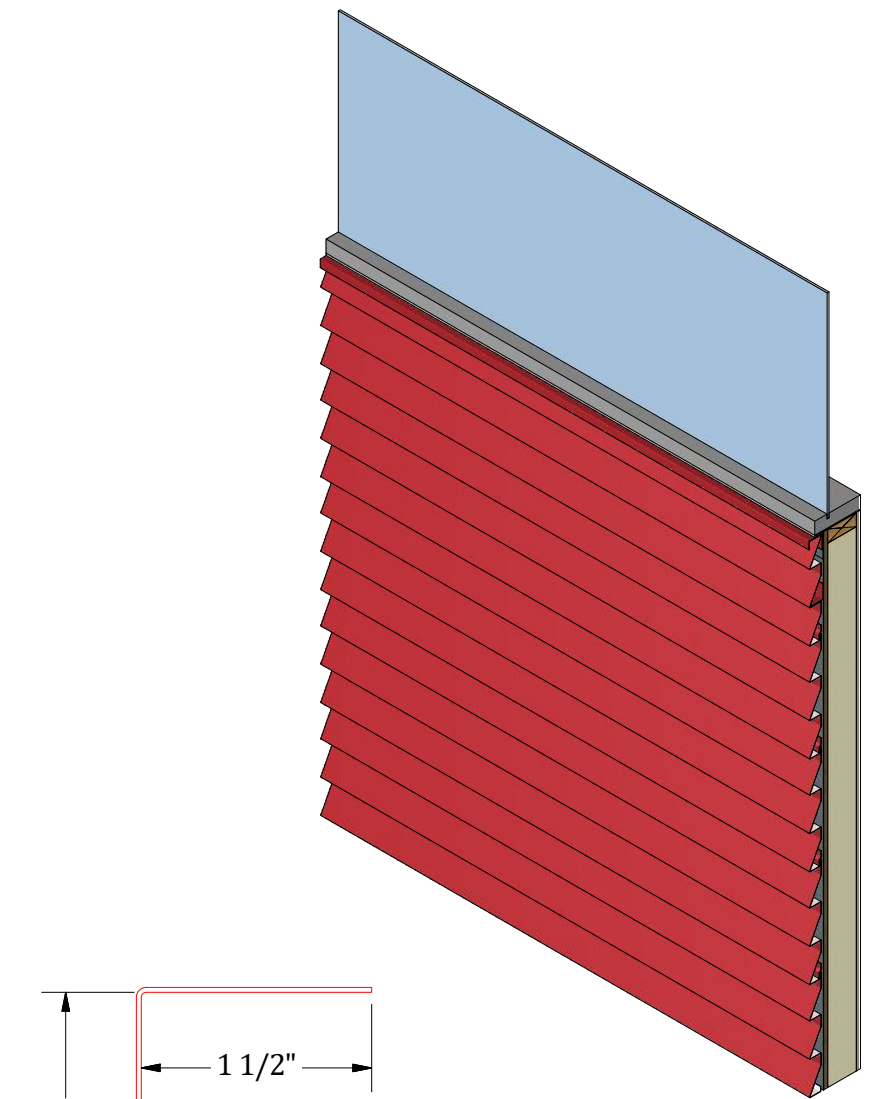

Horizontal Panel

Angle Trim

J-Channel

Notes:
1) * denotes color side.

ATAS International, Inc.
Sustainable Solutions For A Better Future
www.atas.com | info@atas.com
800.468.1441

REV. NO.		DATE	DESCRIPTION OF REVISION	BY	APP	DWG TITLE: Flanged Window Sill Detail	
0	4/30/2026	Initial Release		M.L.P.	D.S.	DWG No.:	
						DWG DATE: 4/30/2026	
						APP BY: D.S.	
						APP DATE: 4/30/2026	
						SHEET SIZE: B	
						SCALE: X : X	