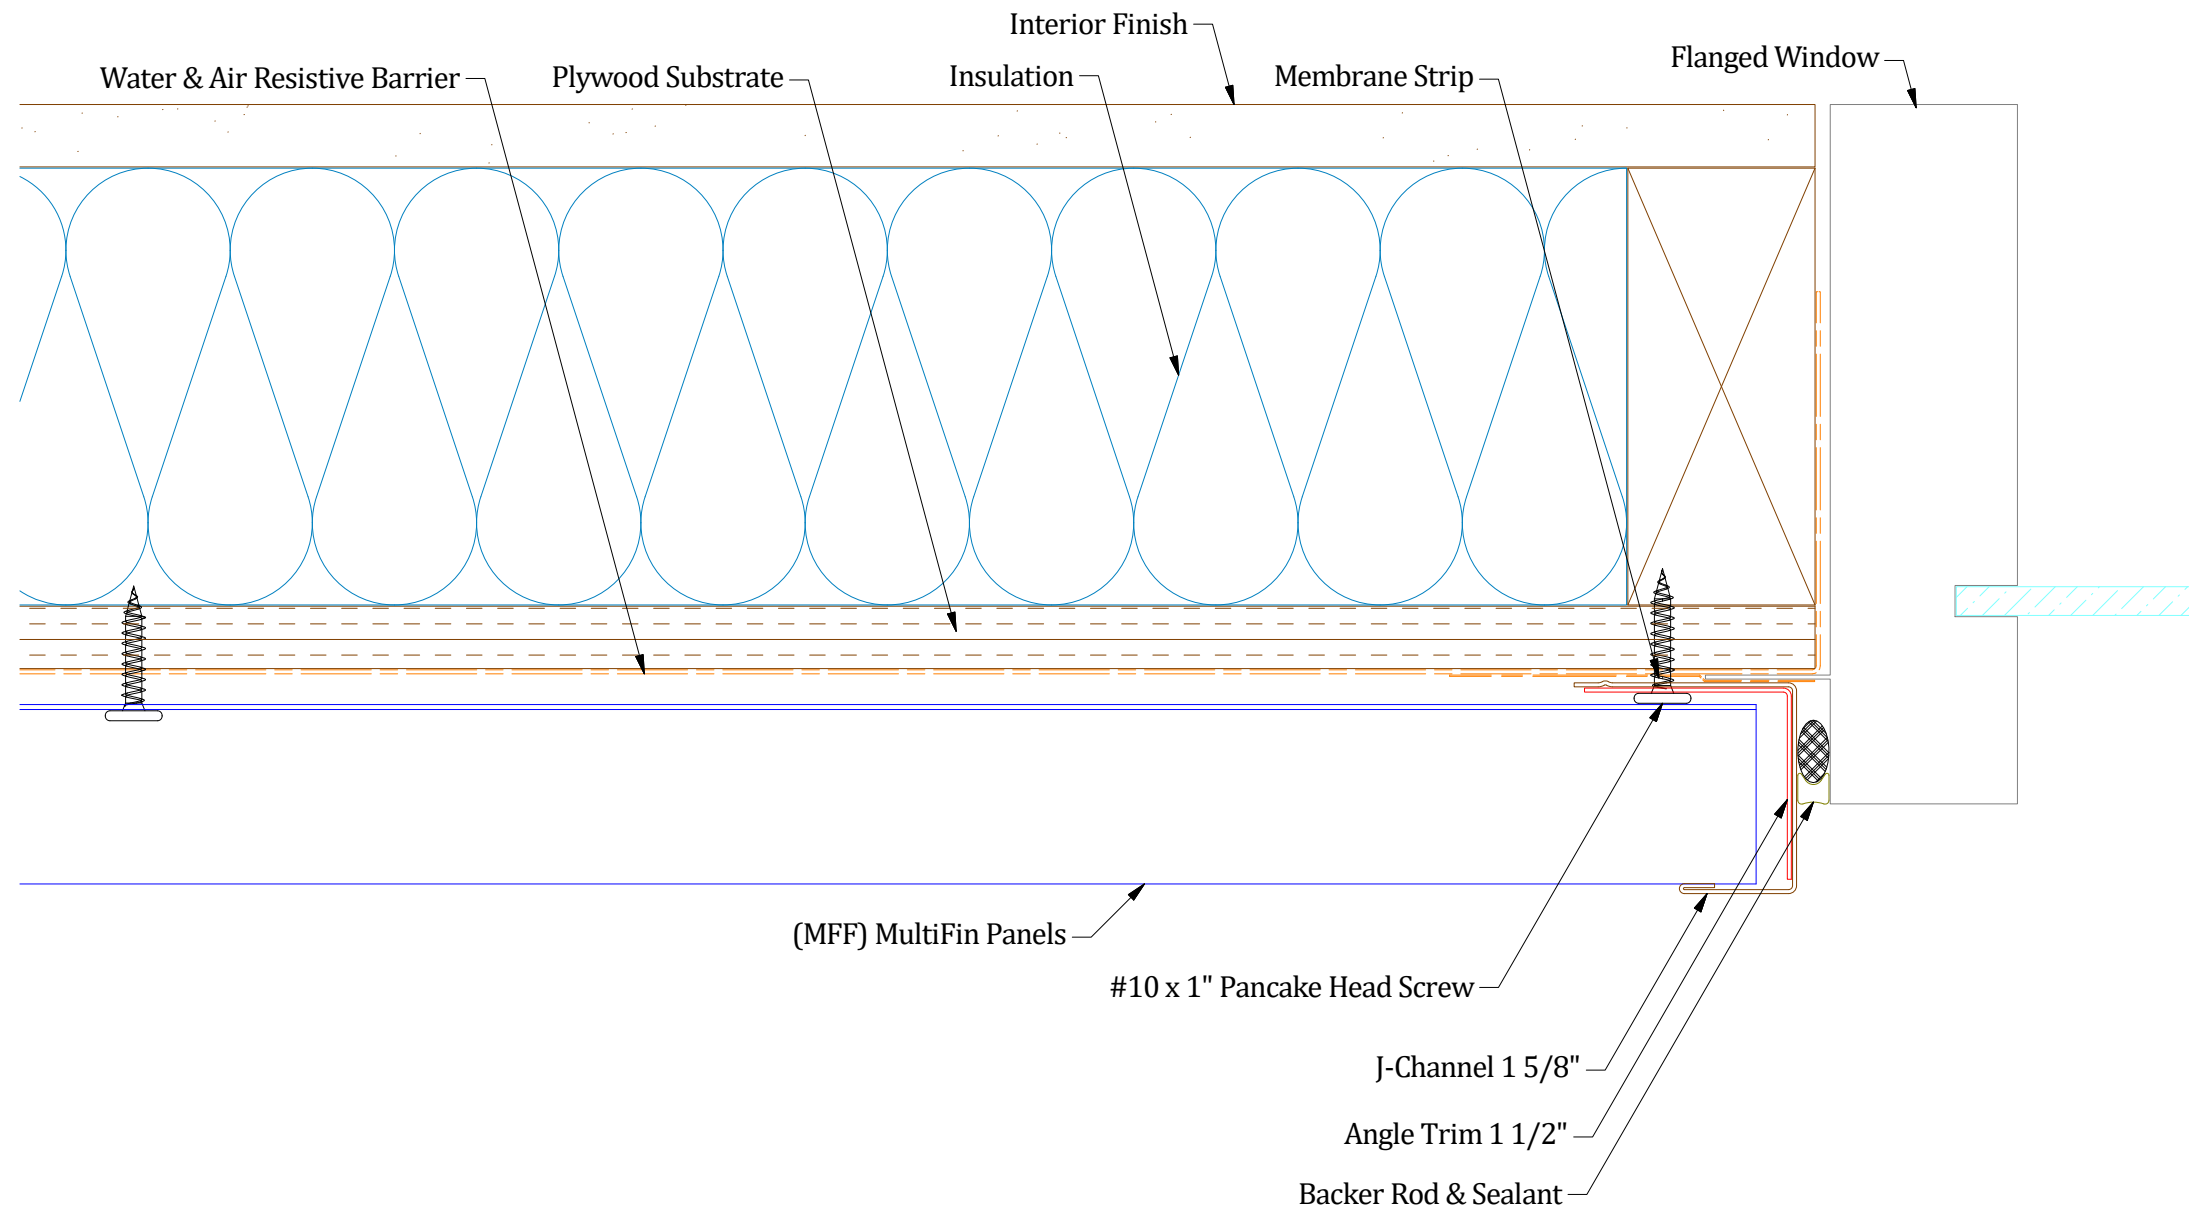

Horizontal Panel

Angle Trim

J-Channel

Notes:

1) * denotes color side.

ATAS International, Inc.
 Sustainable Solutions For A Better Future
 www.atas.com | info@atas.com
 800.468.1441

Flanged Window Jamb Detail

REV. NO.	DATE	DESCRIPTION OF REVISION	BY	APP	DWG No.	DWG DATE:
0	4/30/2026	Initial Release	M.L.P.	D.S.		4/30/2026
					PANELS/PRODUCT:	APP DATE:
					(MFF) MultiFin	4/30/2026
						SHEET SIZE:
						B
						SCALE:
						X : X