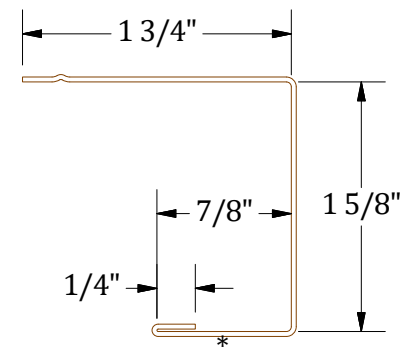

Horizontal Panel

Angle Trim

J-Channel

Notes:

1) * denotes color side.

ATAS International, Inc.
 Sustainable Solutions For A Better Future
 www.atas.com | info@atas.com
 800.468.1441

Flanged Window Jamb Detail

REV. NO.	DATE	DESCRIPTION OF REVISION	BY	APP	DWG No.	DWG DATE:
0	4/30/2026	Initial Release	M.L.P.	D.S.		4/30/2026
					PANELS/PRODUCT:	APP DATE:
					(MFF) MultiFin	4/30/2026
						SHEET SIZE:
						B
						SCALE:
						X : X