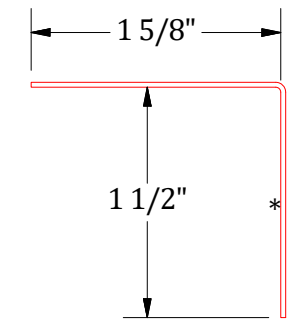

Horizontal Panel

Angle Trim

J-Channel

Notes:

1) * denotes color side.

ATAS International, Inc.
 Sustainable Solutions For A Better Future
 www.atas.com | info@atas.com
 800.468.1441

Flanged Window Jamb Detail

REV. NO.	DATE	DESCRIPTION OF REVISION	BY	APP	DWG No.	DWG DATE:
0	4/30/2026	Initial Release	M.L.P.	D.S.		4/30/2026
					PANELS/PRODUCT:	APP DATE:
					(MFF) MultiFin	4/30/2026
						SHEET SIZE:
						B
						SCALE:
						X : X