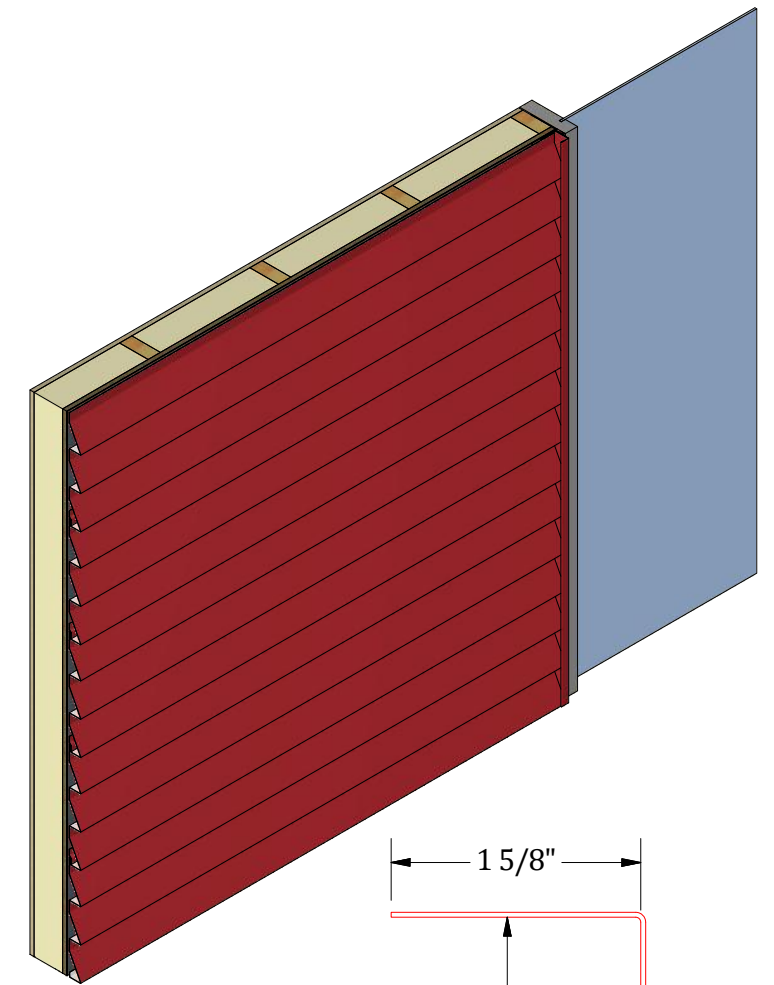

Horizontal Panel

Angle Trim

J-Channel

Notes:

1) * denotes color side.

ATAS International, Inc.
 Sustainable Solutions For A Better Future
 www.atas.com | info@atas.com
 800.468.1441

Flanged Window Jamb Detail

REV. NO.	DATE	DESCRIPTION OF REVISION	BY	APP	DWG No.	DWG DATE:
0	4/30/2026	Initial Release	M.L.P.	D.S.		4/30/2026
					PANELS/PRODUCT:	APP DATE:
					(MFF) MultiFin	4/30/2026
						SHEET SIZE:
						B
						SCALE:
						X : X